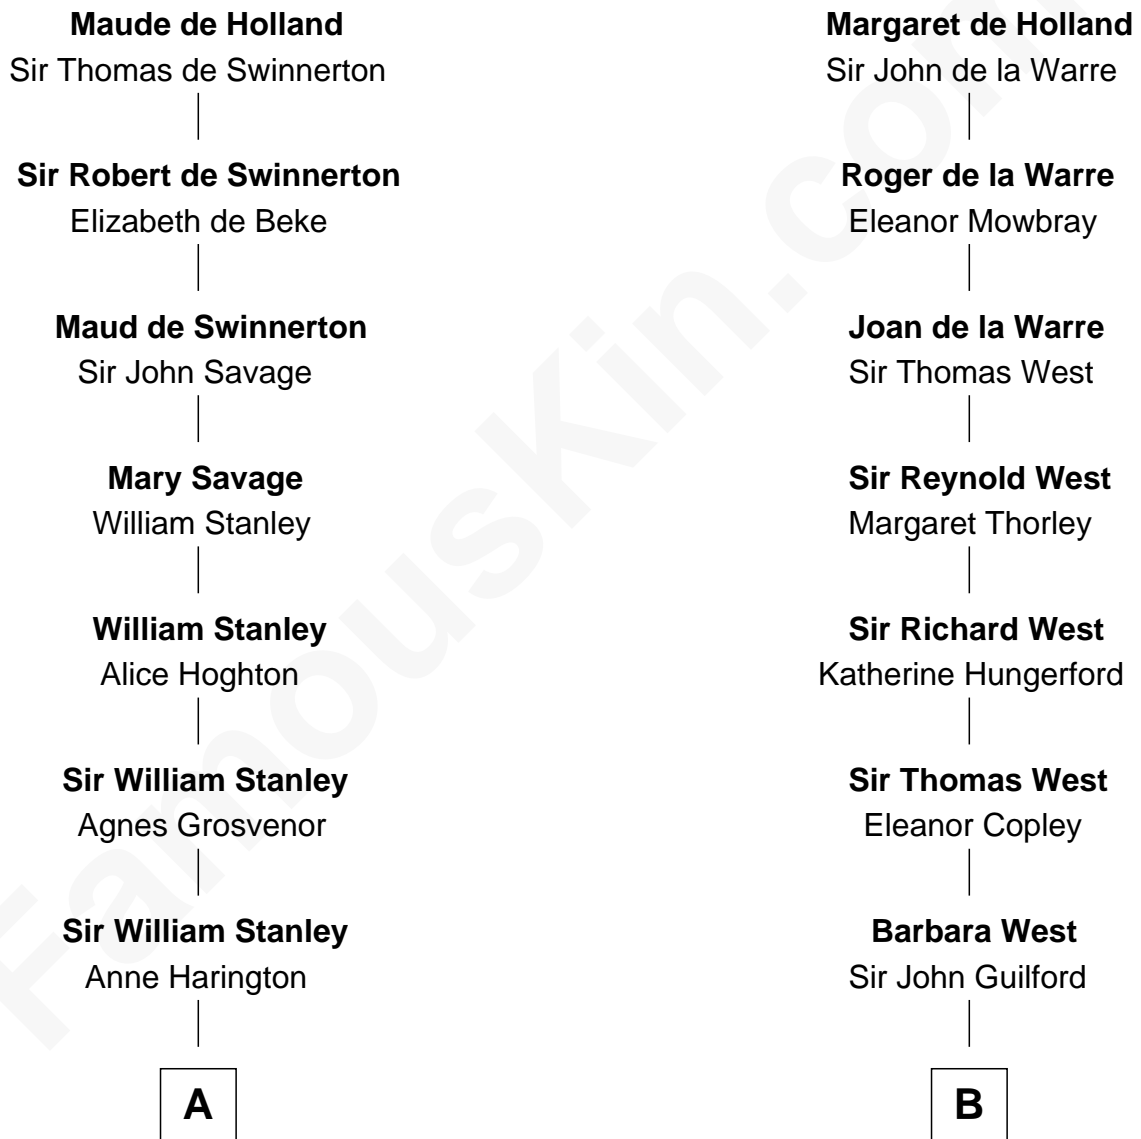

# FamousKin.com Relationship Chart of

**James Madison**

*4th U.S. President*

14th cousin 6 times removed of

**George H. W. Bush**

*41st U.S. President*

**Sir Robert de Holland**

Maude la Zouche

**C**

**Harriet Eleanor Fay**  
Rev. James Smith Bush

**Samuel Prescott Bush**  
Flora Sheldon

**Prescott Sheldon Bush**  
Dorothy Wear Walker

**George H. W. Bush**  
*41st U.S. President*

FamousKin.com