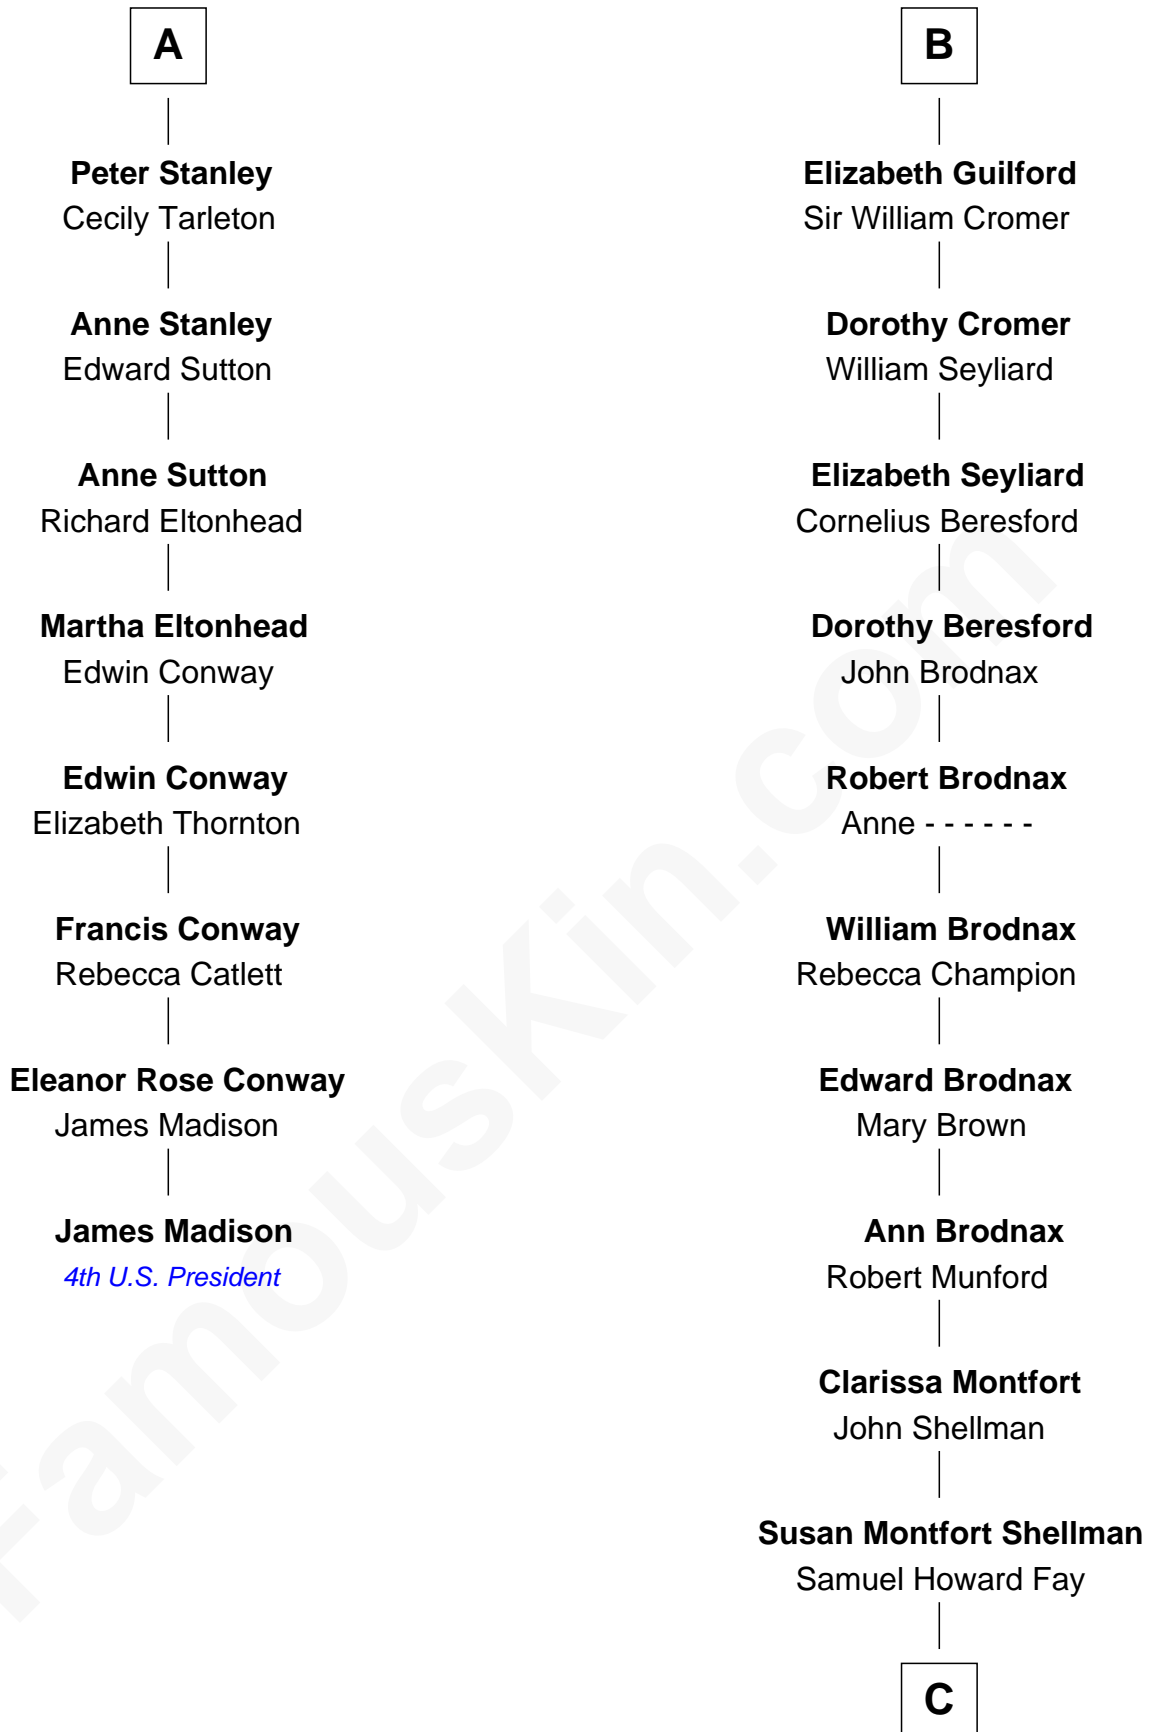

# FamousKin.com Relationship Chart of

**James Madison**

*4th U.S. President*

14th cousin 6 times removed of

**George H. W. Bush**

*41st U.S. President*

**Sir Robert de Holland**

Maude la Zouche

**C**

**Harriet Eleanor Fay**  
Rev. James Smith Bush

**Samuel Prescott Bush**  
Flora Sheldon

**Prescott Sheldon Bush**  
Dorothy Wear Walker

**George H. W. Bush**  
*41st U.S. President*

FamousKin.com