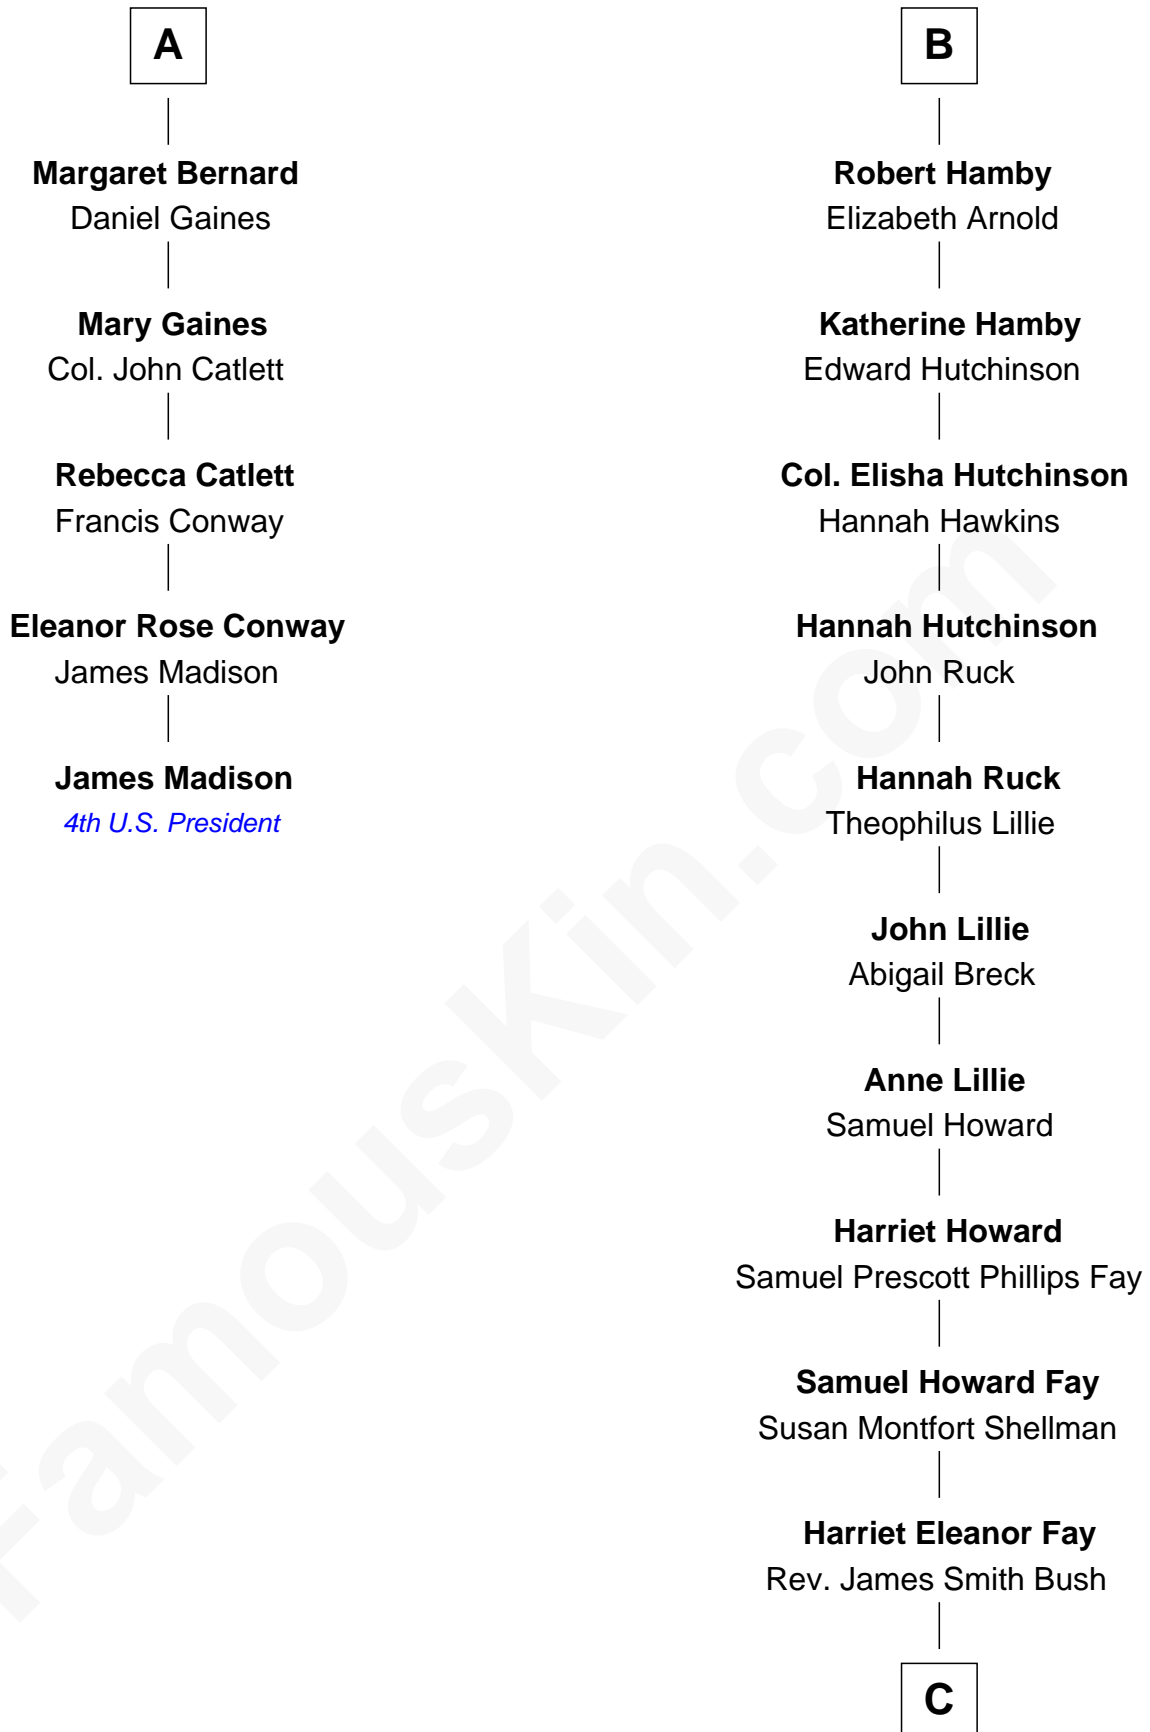

FamousKin.com Relationship Chart of

James Madison

4th U.S. President

11th cousin 8 times removed of

George H. W. Bush

41st U.S. President

Stephen le Scrope

Margery de Welles

John le Scrope
Elizabeth Chaworth

Elizabeth le Scrope
Sir Henry le Scrope

Margaret Scrope
John Bernard

John Bernard
Margaret Daundelyn

John Bernard
Cecily Muscote

Francis Bernard
Alice Hazlewood

Sir Francis Bernard
Mary Woolhouse

A

Maude le Scrope
Sir Baldwin Freville

Margaret Freville
Sir Hugh Willoughby

Margery Willoughby
Sir Godfrey Hilton

Elizabeth Hilton
Richard Thimbleby

Anne Thimbleby
John Booth

Eleanor Booth
Edward Hamby

William Hamby
Margaret Blewett

B

C

Samuel Prescott Bush

Flora Sheldon

Prescott Sheldon Bush

Dorothy Wear Walker

George H. W. Bush

41st U.S. President