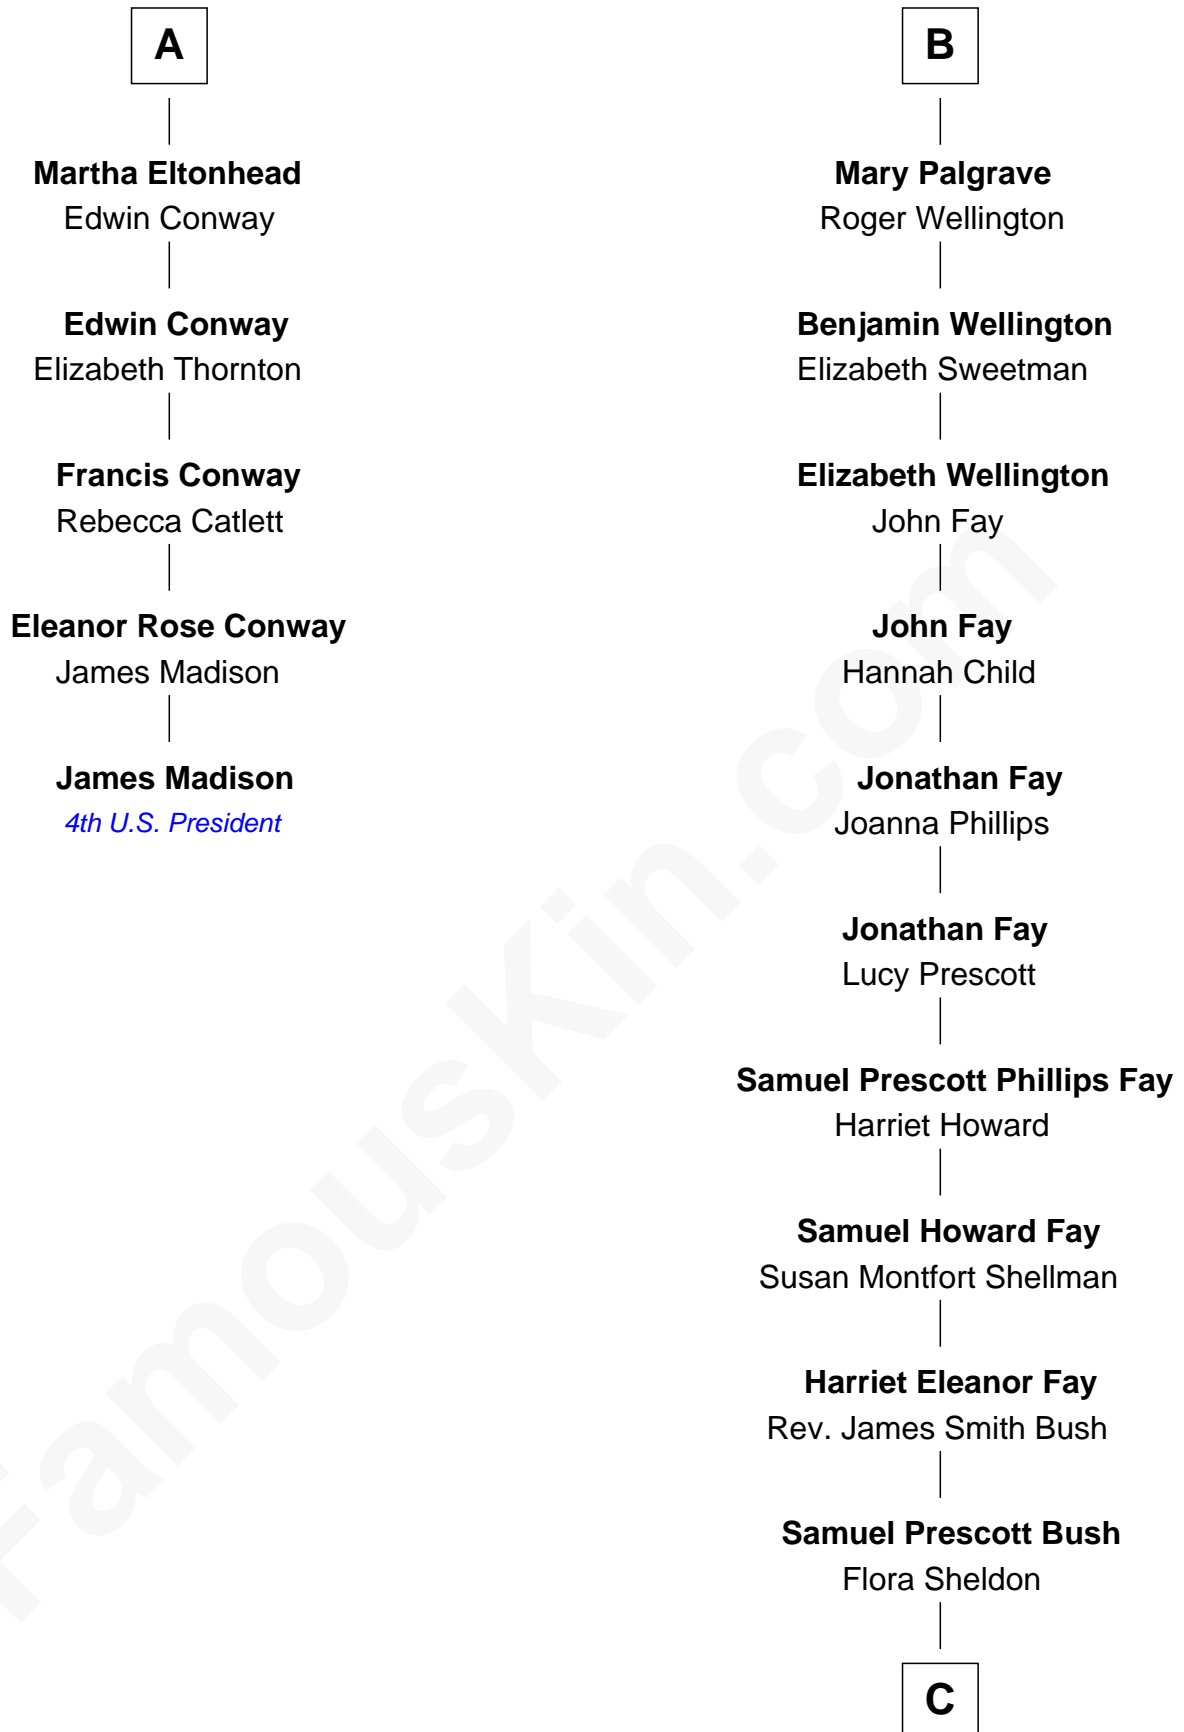

# FamousKin.com Relationship Chart of

**James Madison**

*4th U.S. President*

11th cousin 7 times removed of

**George H. W. Bush**

*41st U.S. President*

**Sir Robert Goushill**

Elizabeth Fitzalan

C

Prescott Sheldon Bush

Dorothy Wear Walker

George H. W. Bush

*41st U.S. President*

FamousKin.com