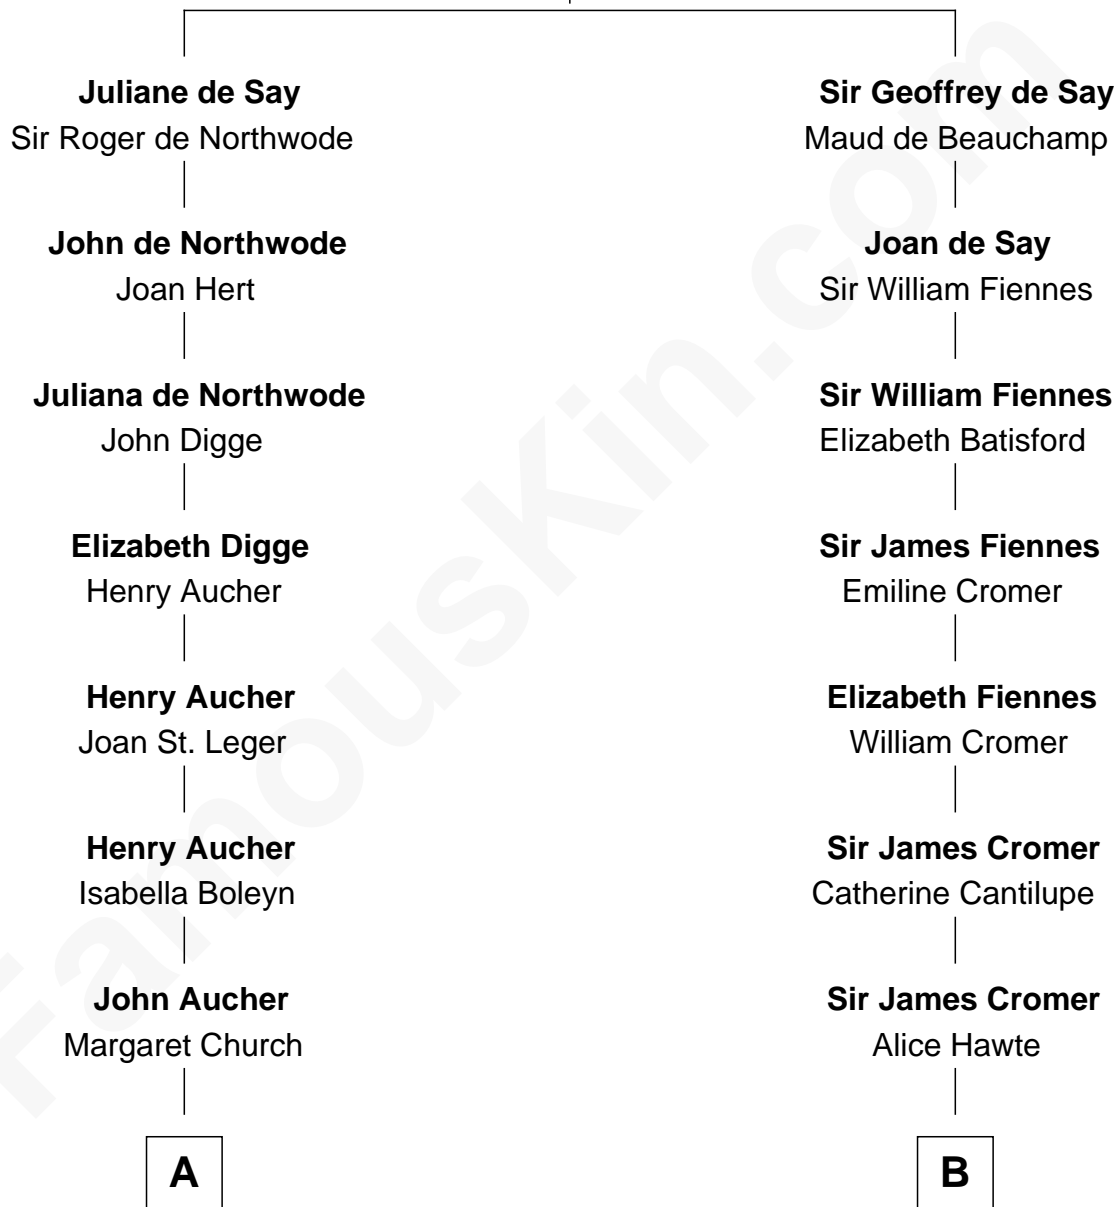

# FamousKin.com Relationship Chart of

**James Madison**  
4th U.S. President

17th cousin 4 times removed of

**George H. W. Bush**  
41st U.S. President

**Geoffrey de Say**  
Idonea de Leyburn

**C**

—  
**Susan Montfort Shellman**

Samuel Howard Fay

—  
**Harriet Eleanor Fay**

Rev. James Smith Bush

—  
**Samuel Prescott Bush**

Flora Sheldon

—  
**Prescott Sheldon Bush**

Dorothy Wear Walker

—  
**George H. W. Bush**

*41st U.S. President*

FamousKin.com