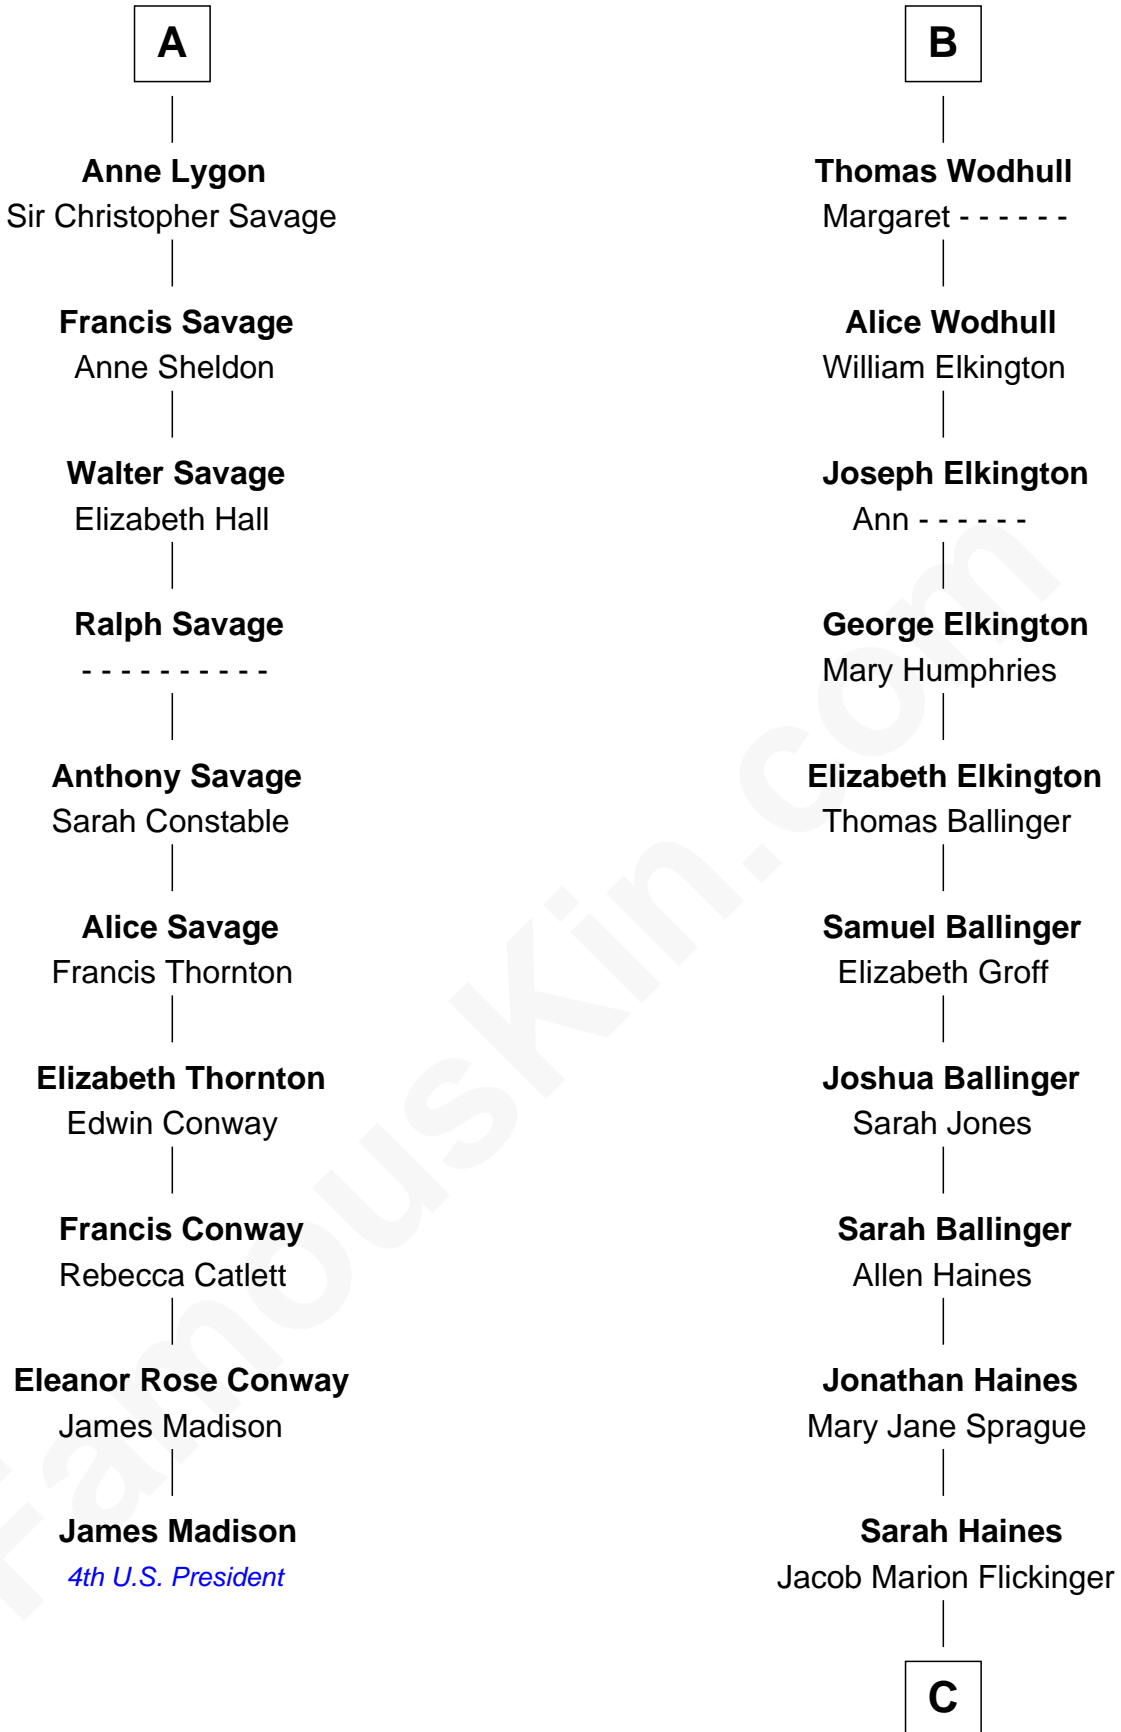

# FamousKin.com Relationship Chart of

**James Madison**

*4th U.S. President*

16th cousin 3 times removed of

**Barbara (Pierce) Bush**

*First Lady of President George H.W. Bush*

**Sir Warin Trussell**  
Maud de St. Philibert

**C**

**Lulu Dell Flickinger**  
James Edgar Robinson

**Pauline Robinson**  
Marvin Pierce

**Barbara (Pierce) Bush**  
*First Lady of George H.W. Bush*

FamousKin.com