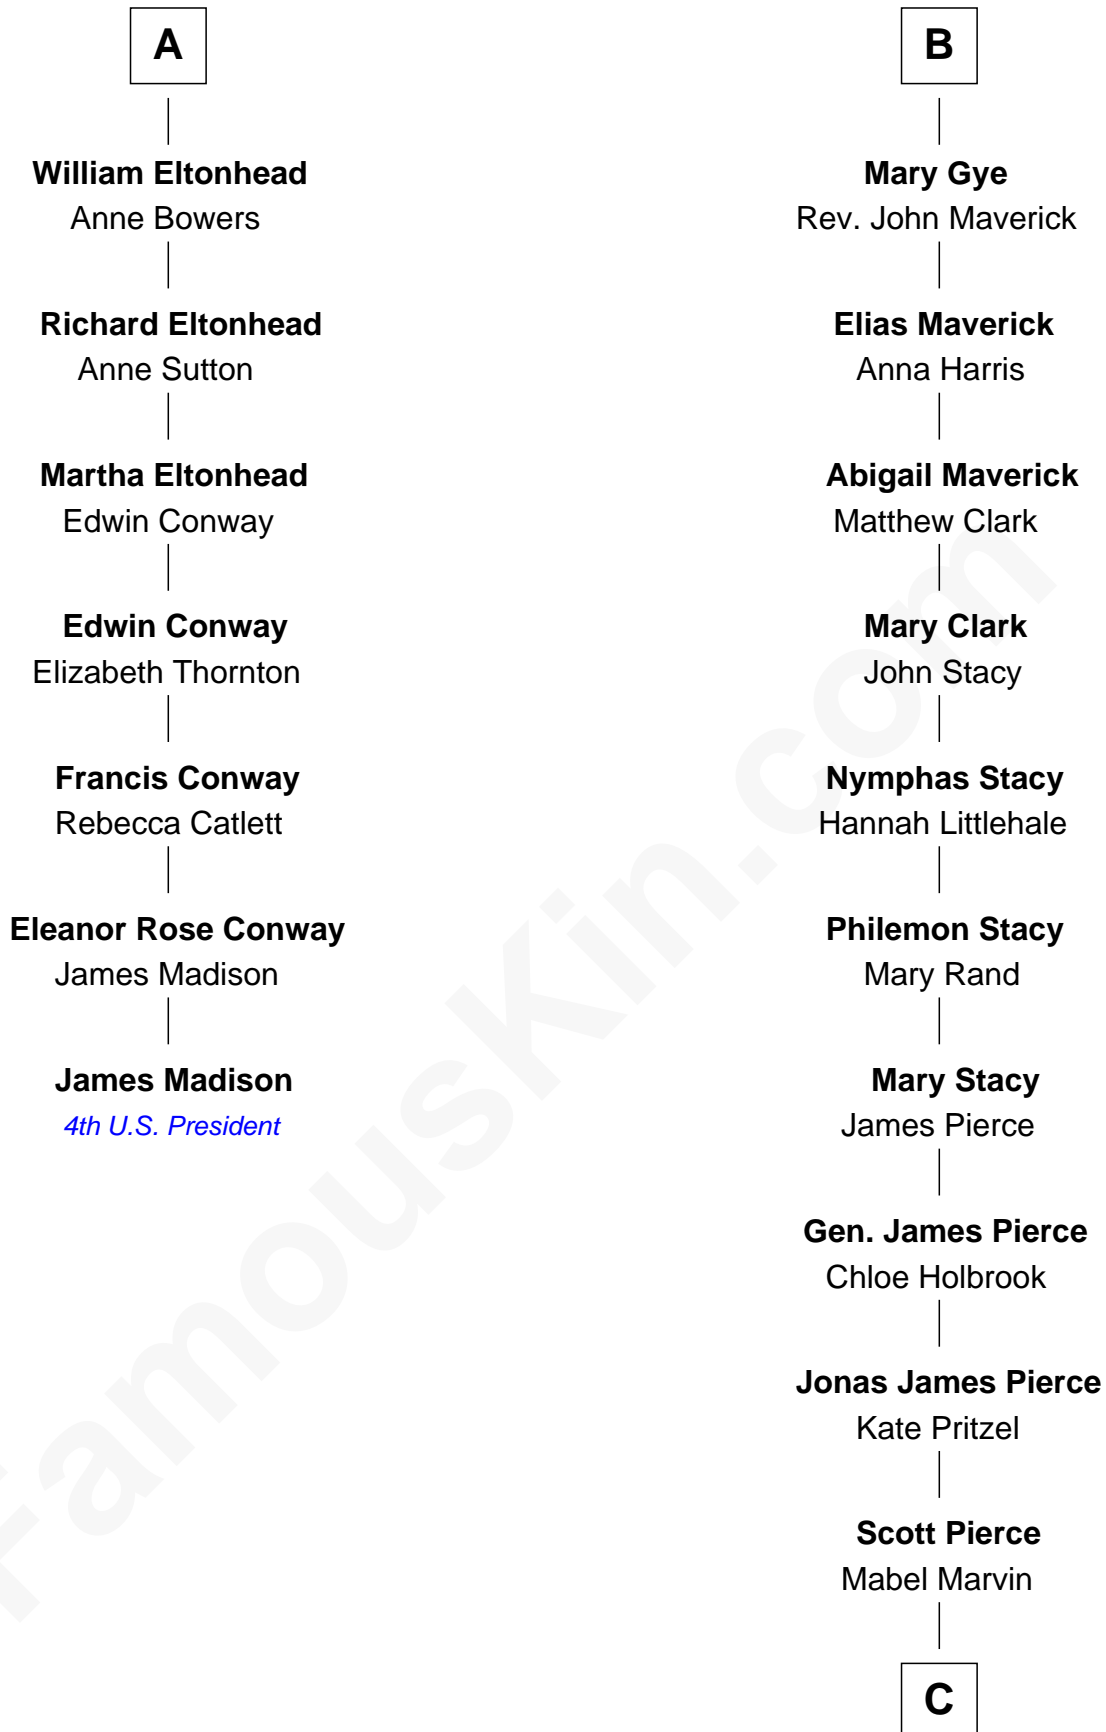

# FamousKin.com Relationship Chart of

**James Madison**  
4th U.S. President

13th cousin 5 times removed of

**Barbara (Pierce) Bush**  
First Lady of President George H.W. Bush

**Richard Fitzalan**  
Eleanor Plantagenet

**Sir Richard Fitzalan**  
Elizabeth de Bohun

**Elizabeth Fitzalan**  
Sir Robert Goushill

**Joan Goushill**  
Sir Thomas Stanley

**Katherine Stanley**  
Sir John Savage

**Dulcia Savage**  
Sir Henry Bold

**Maud Bold**  
Thomas Gerard

**Jennet Gerard**  
Richard Eltonhead

**A**

**John Fitzalan**  
Eleanor Maltravers

**Joan Fitzalan**  
Sir William Echyngham

**Joan Echyngham**  
Sir John Bayntun

**Henry Bayntun**  
-----

**Jane Bayntun**  
Thomas Prowse

**Mary Prowse**  
John Gye

**Robert Gye**  
Grace Dowrish

**B**

C

**Marvin Pierce**  
Pauline Robinson

**Barbara (Pierce) Bush**  
*First Lady of George H.W. Bush*

FamousKin.com