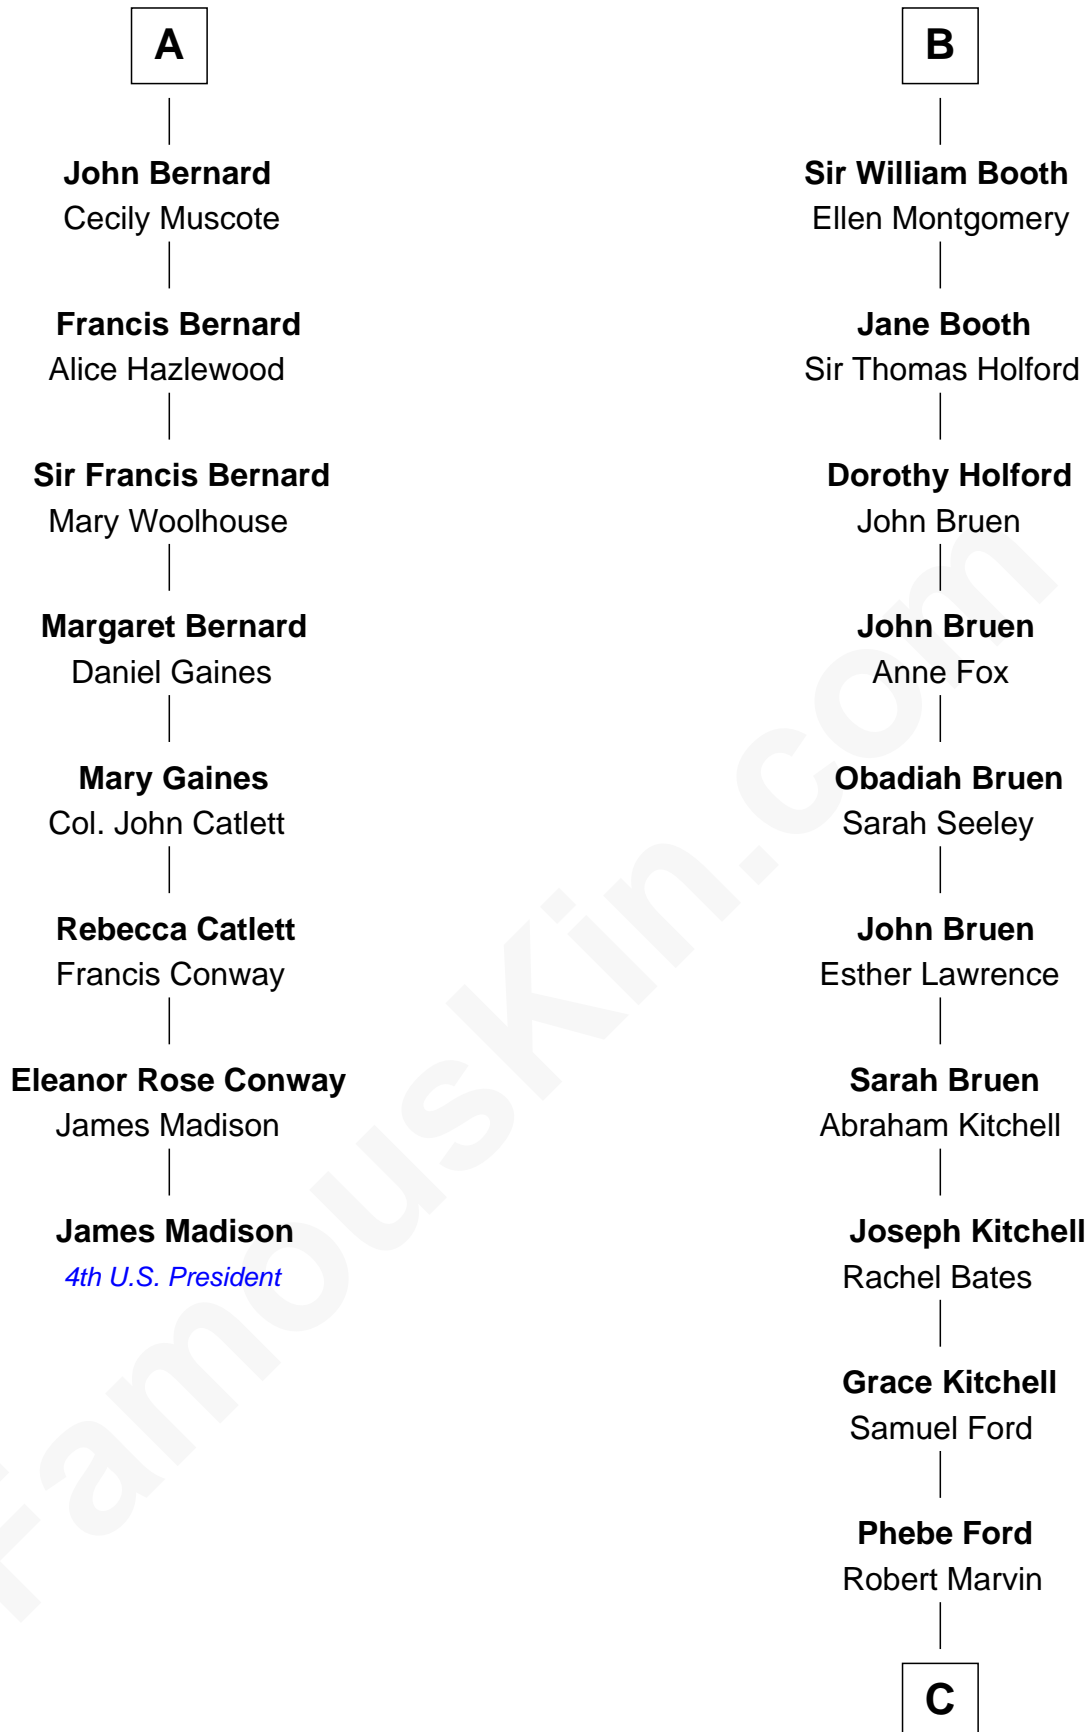

# FamousKin.com Relationship Chart of

**James Madison**

*4th U.S. President*

14th cousin 7 times removed of

**Barbara (Pierce) Bush**

*First Lady of President George H.W. Bush*

**Guy de Beauchamp**

Alice de Toeni

Sir Geoffrey de Say

**Idonea de Say**

Sir John de Clinton

**Margaret de Clinton**

Sir Baldwin de Montfort

**Sir William Montfort**

Margaret Pecche

**Sir Baldwin Montfort**

Joan Vernon

**Robert Montfort**

Mary Stapleton

**Katherine Montfort**

Sir George Booth

**B**

**C**

Samuel Ross Marvin

Julia Ann Place

Jerome Place Marvin

Martha Ann Stokes

Mabel Marvin

Scott Pierce

Marvin Pierce

Pauline Robinson

**Barbara (Pierce) Bush**