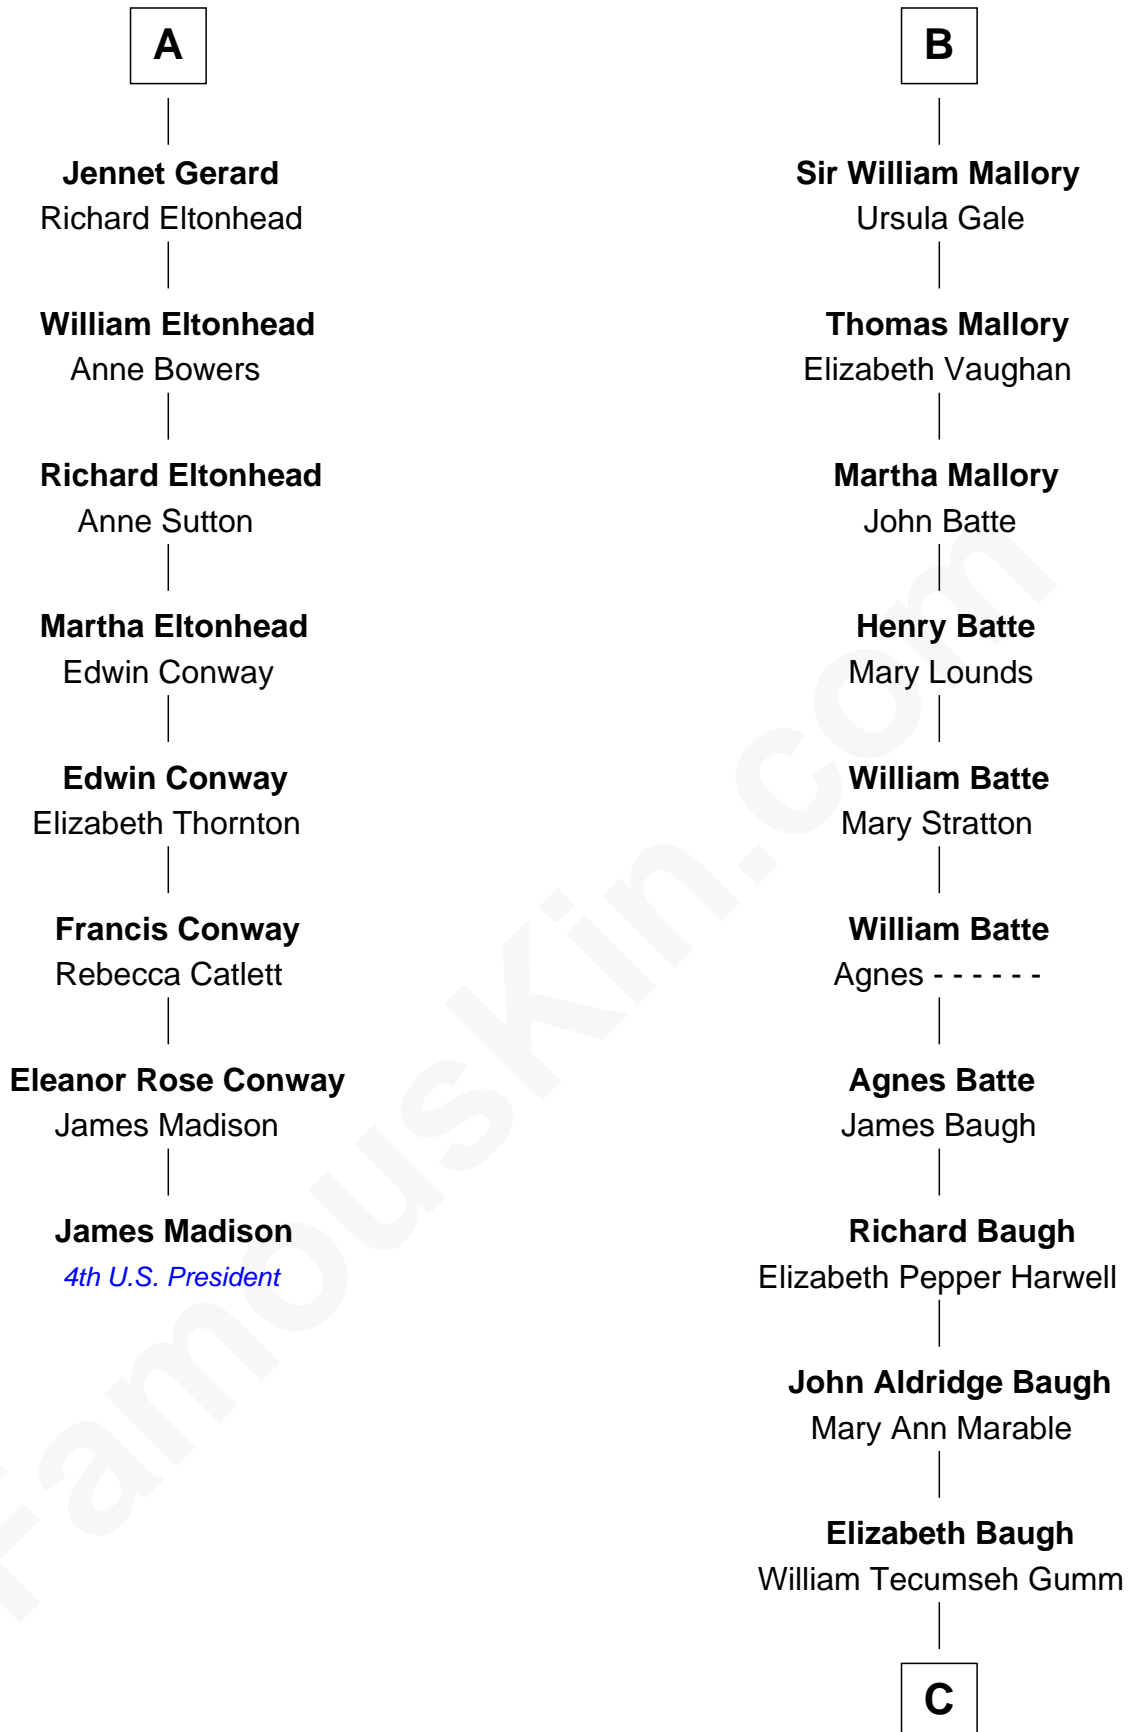

FamousKin.com Relationship Chart of

James Madison

4th U.S. President

14th cousin 5 times removed of

Liza Minnelli

Singer and Actress

Edmund Fitzalan

Alice de Warenne

Richard Fitzalan
Eleanor Plantagenet

Sir Richard Fitzalan
Elizabeth de Bohun

Elizabeth Fitzalan
Sir Robert Goushill

Joan Goushill
Sir Thomas Stanley

Katherine Stanley
Sir John Savage

Dulcia Savage
Sir Henry Bold

Maud Bold
Thomas Gerard

A

Aline Fitzalan

Sir Roger le Strange

Lucy le Strange
Sir William Willoughby

Margery Willoughby
Sir William FitzHugh

Lora FitzHugh
Sir John Constable

Joan Constable
Sir William Mallory

Sir John Mallory
Margaret Thwaites

Sir William Mallory
Jane Norton

B

C

Francis Avent Gumm

Ethel Marian Milne

Frances Ethel Gumm

Vincent Minnelli