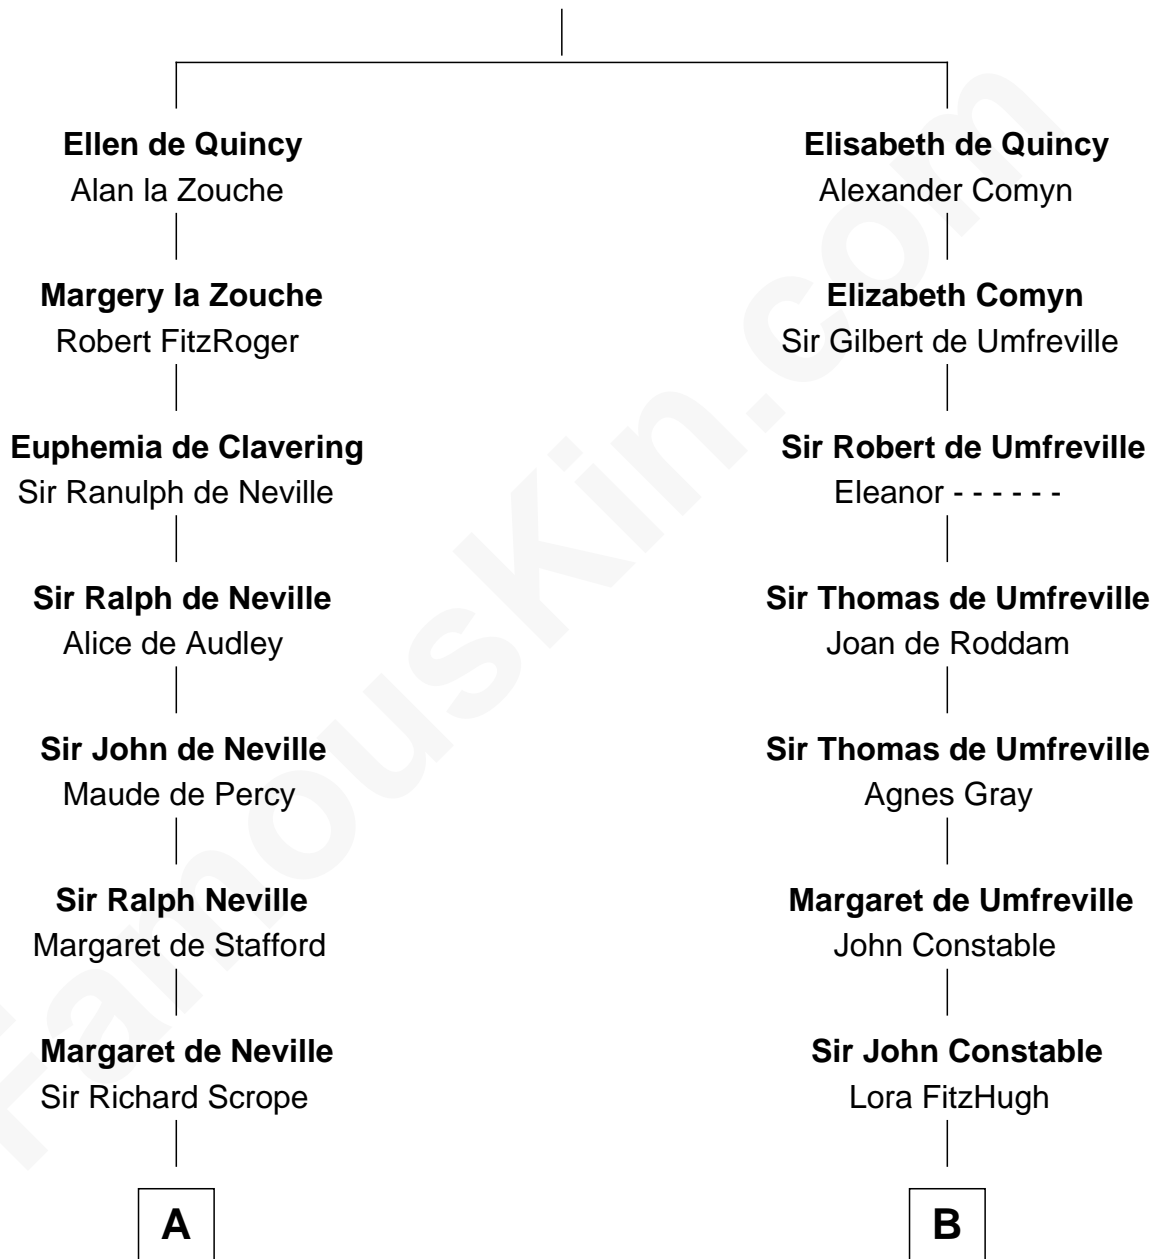

FamousKin.com Relationship Chart of

James Madison

4th U.S. President

17th cousin 4 times removed of

Judy Garland

Singer and Movie Actress

Sir Roger de Quincy

Helen of Galloway