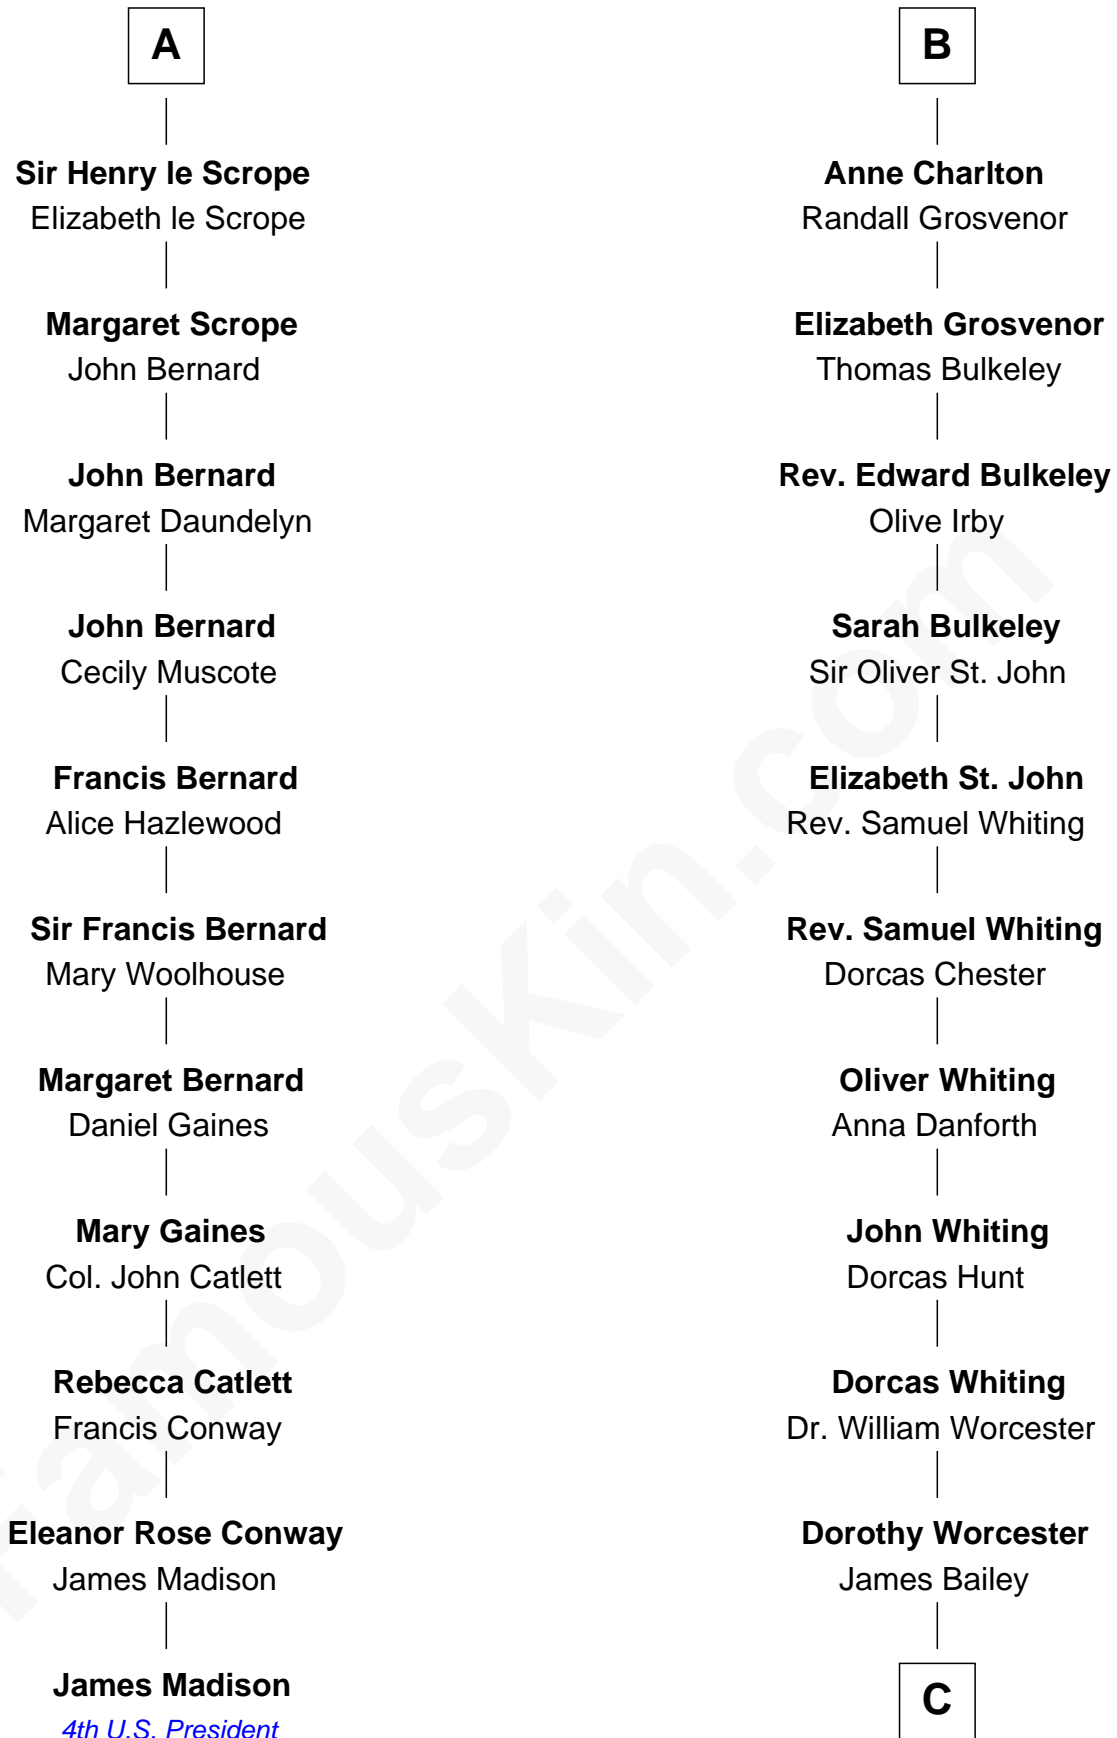

FamousKin.com Relationship Chart of

James Madison

4th U.S. President

17th cousin 4 times removed of

Bette Davis

Movie Actress

Sir Roger de Somery

Nichole d'Aubenev

Sir Henry de Erdington

Sir Henry de Erdington

Joan de Wolvey

Sir Giles de Erdington

Elizabeth de Tolthorpe

Margaret de Erdington

Sir Roger Corbet

Sir Robert Corbet

Margaret - - - - -

Mary Corbet

Robert Charlton

Richard Charlton

Elizabeth Mainwaring

B

C

Benjamin W. Bailey

Latta Hopkins

Harriet Jane Bailey

Charles Otis Thompson

Harriet Eugenia Thompson

William Aaron Favor

Ruth Augusta Favor

Harlow Morrell Davis

Bette Davis