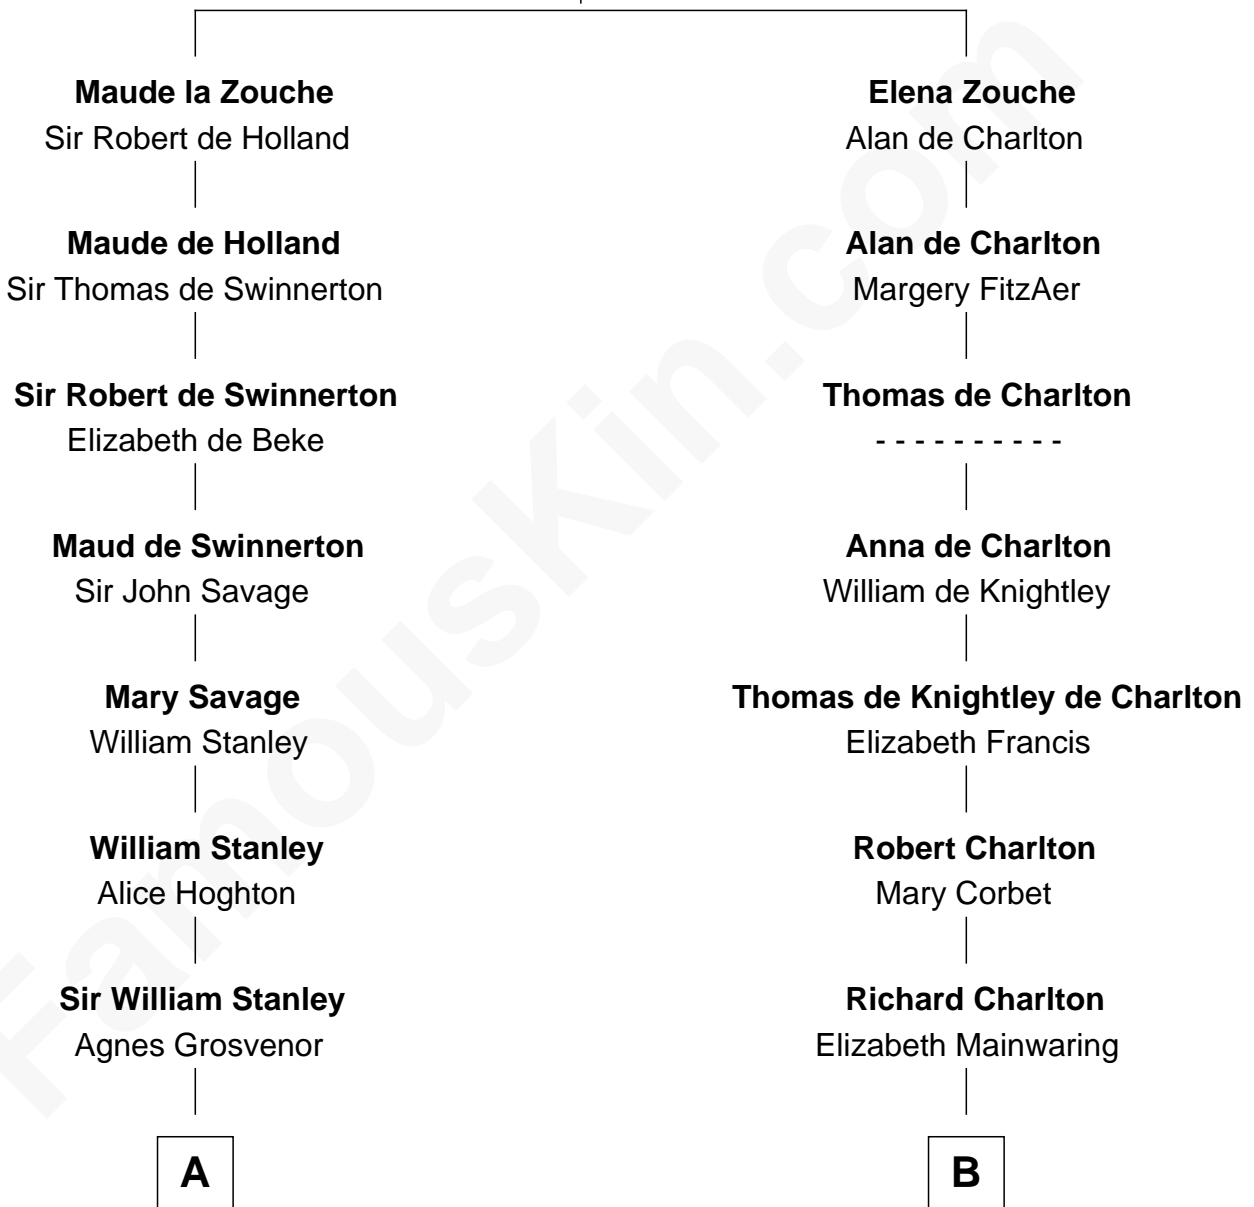

FamousKin.com Relationship Chart of

James Madison

4th U.S. President

15th cousin 6 times removed of

Bette Davis

Movie Actress

Sir Alan la Zouche

Eleanor de Segrave

C

Benjamin W. Bailey

Latta Hopkins

Harriet Jane Bailey

Charles Otis Thompson

Harriet Eugenia Thompson

William Aaron Favor

Ruth Augusta Favor