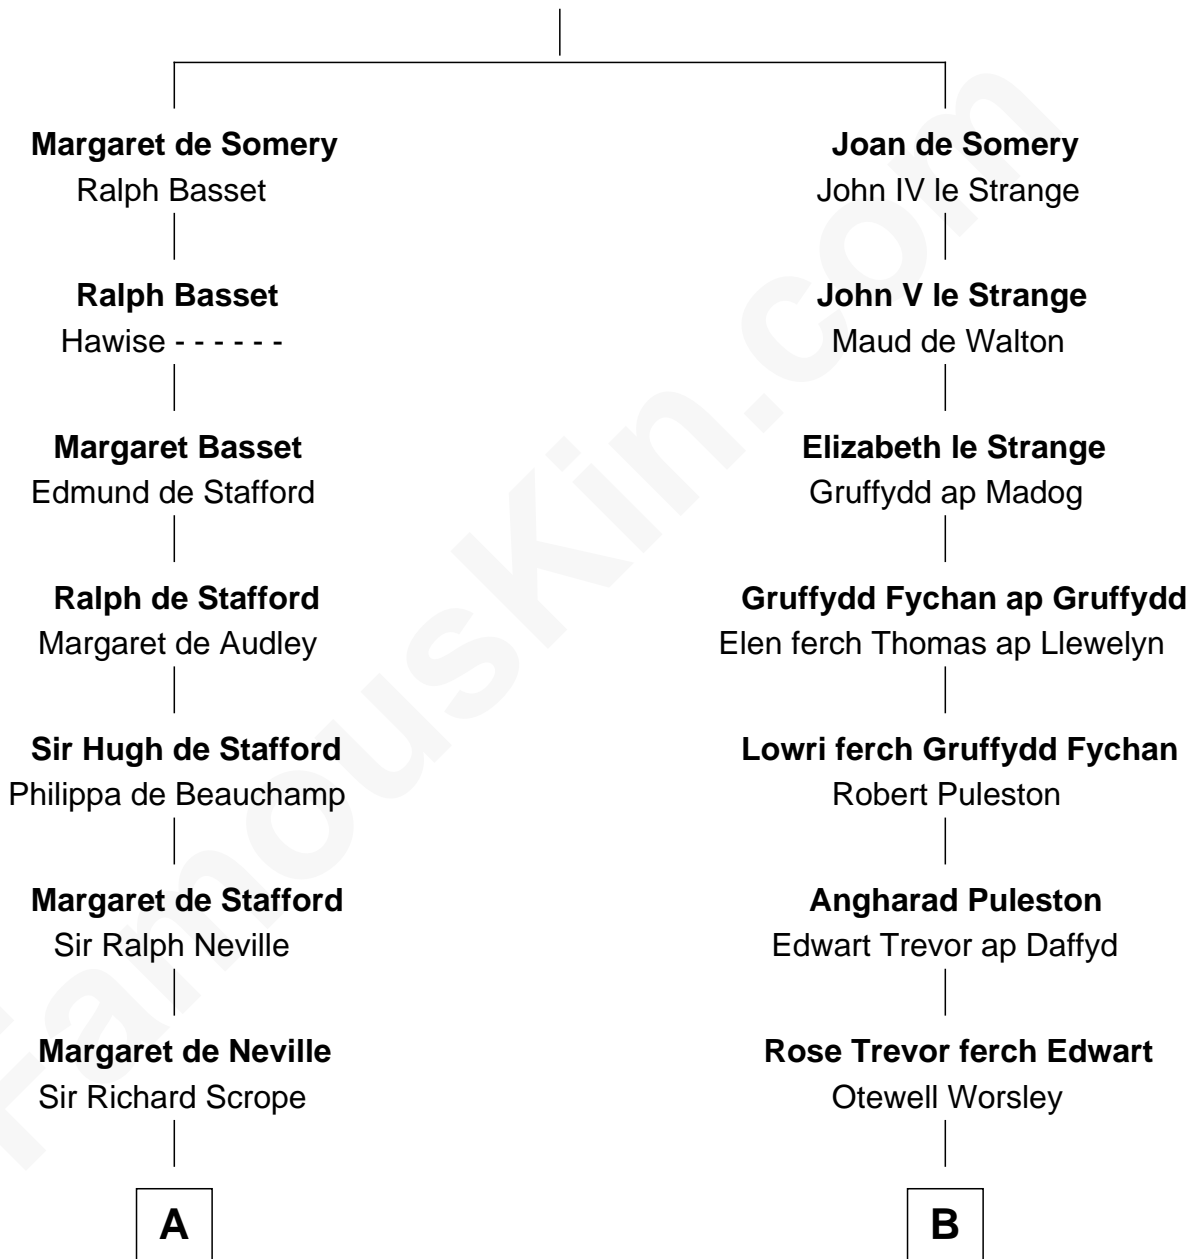

FamousKin.com Relationship Chart of

James Madison

4th U.S. President

17th cousin 1 time removed of

Eliphalet Remington

Founder of Remington Arms Company

Sir Roger de Somery

Nichole d'Aubenev

C

Elizabeth Kilbourn
Eliphalet Remington

Eliphalet Remington

Founder of Remington Arms Company

FamousKin.com