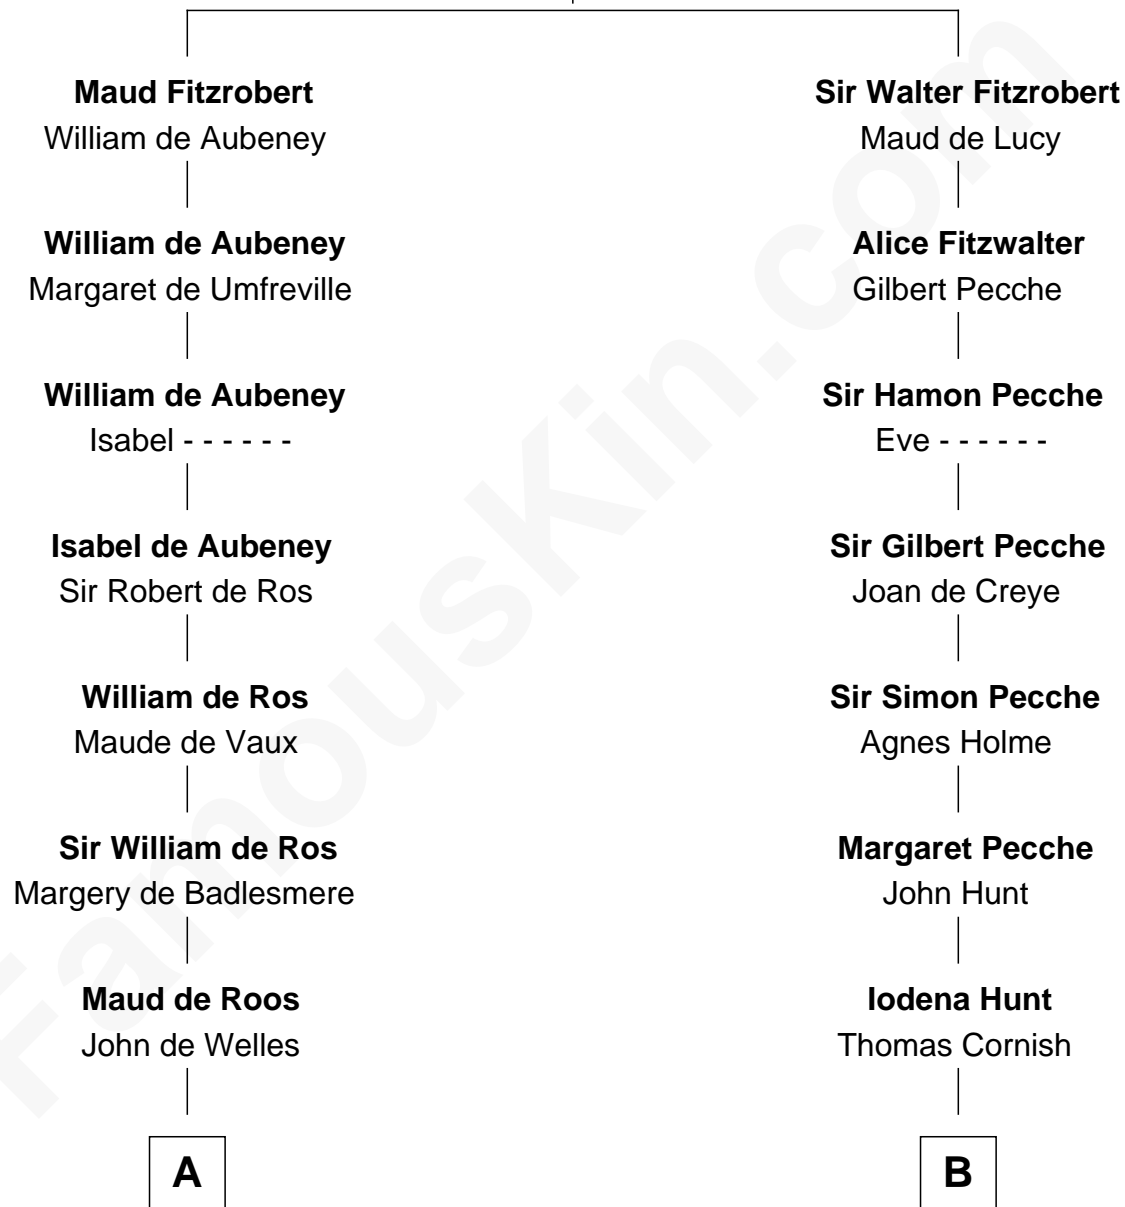

FamousKin.com Relationship Chart of

James Madison

4th U.S. President

19th cousin 1 time removed of

Elphalet Remington

Founder of Remington Arms Company

Robert Fitzrichard

Maud de St. Liz

C

Rebecca Catlett

Francis Conway

Eleanor Rose Conway

James Madison

James Madison

4th U.S. President

D