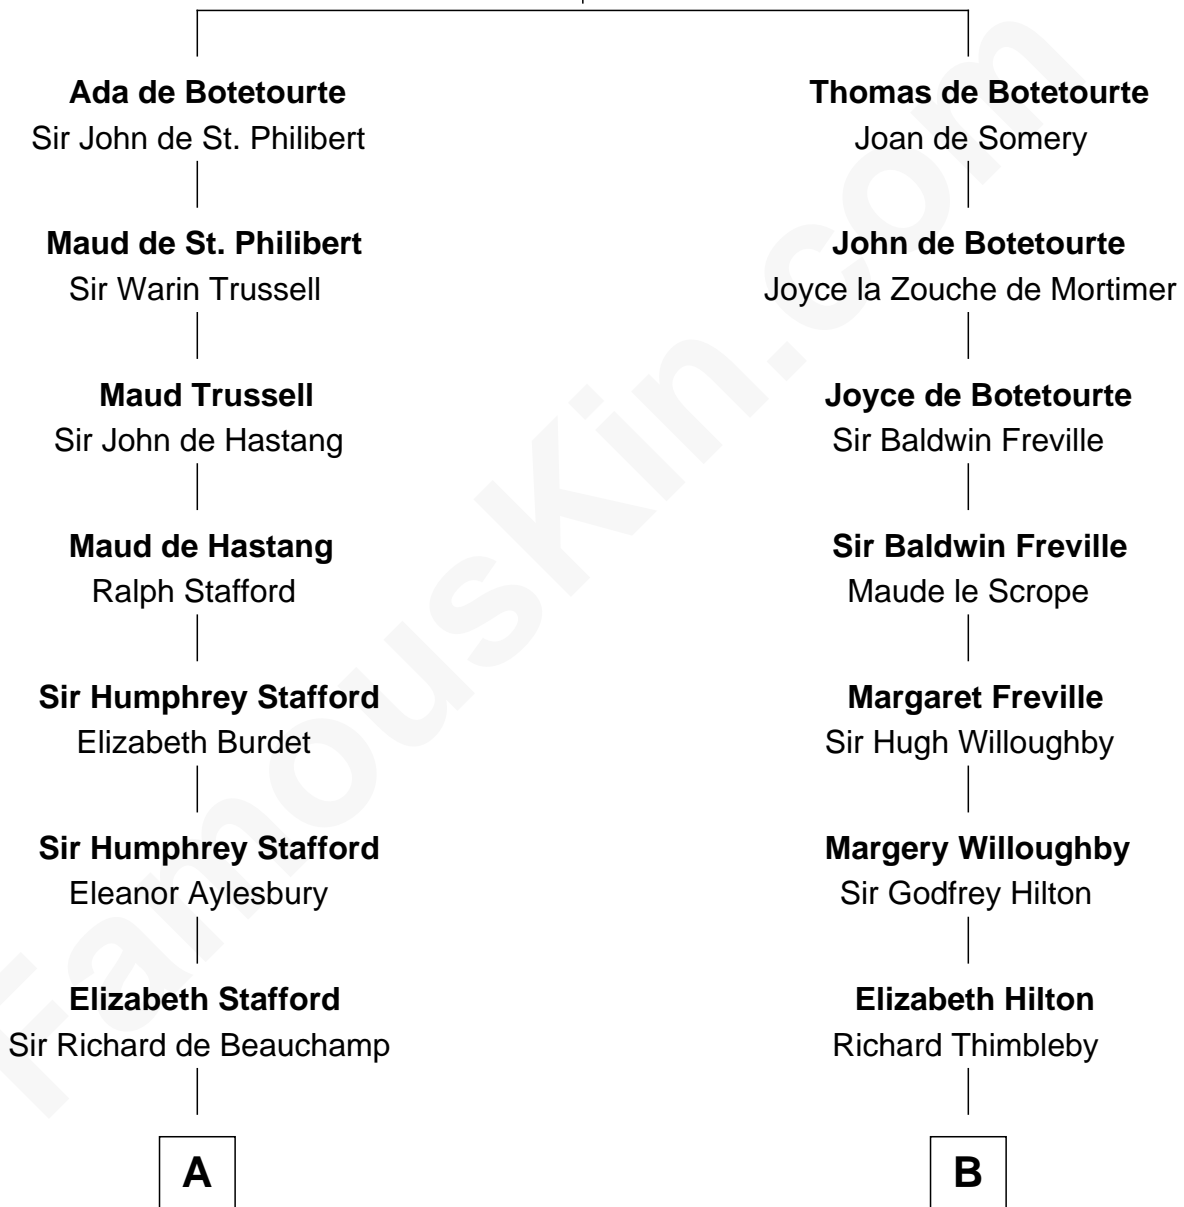

# FamousKin.com Relationship Chart of

**James Madison**

*4th U.S. President*

18th cousin of

**Lucretia (Rudolph) Garfield**

*First Lady of President James Garfield*

**John de Botetourte**

Maud FitzThomas

**C**

**Eleanor Rose Conway**

James Madison

**James Madison**

*4th U.S. President*

**D**

**Arabella Greene Mason**

Zebulon Rudolph

**Lucretia (Rudolph) Garfield**

*First Lady of James Garfield*

FamousKin.com