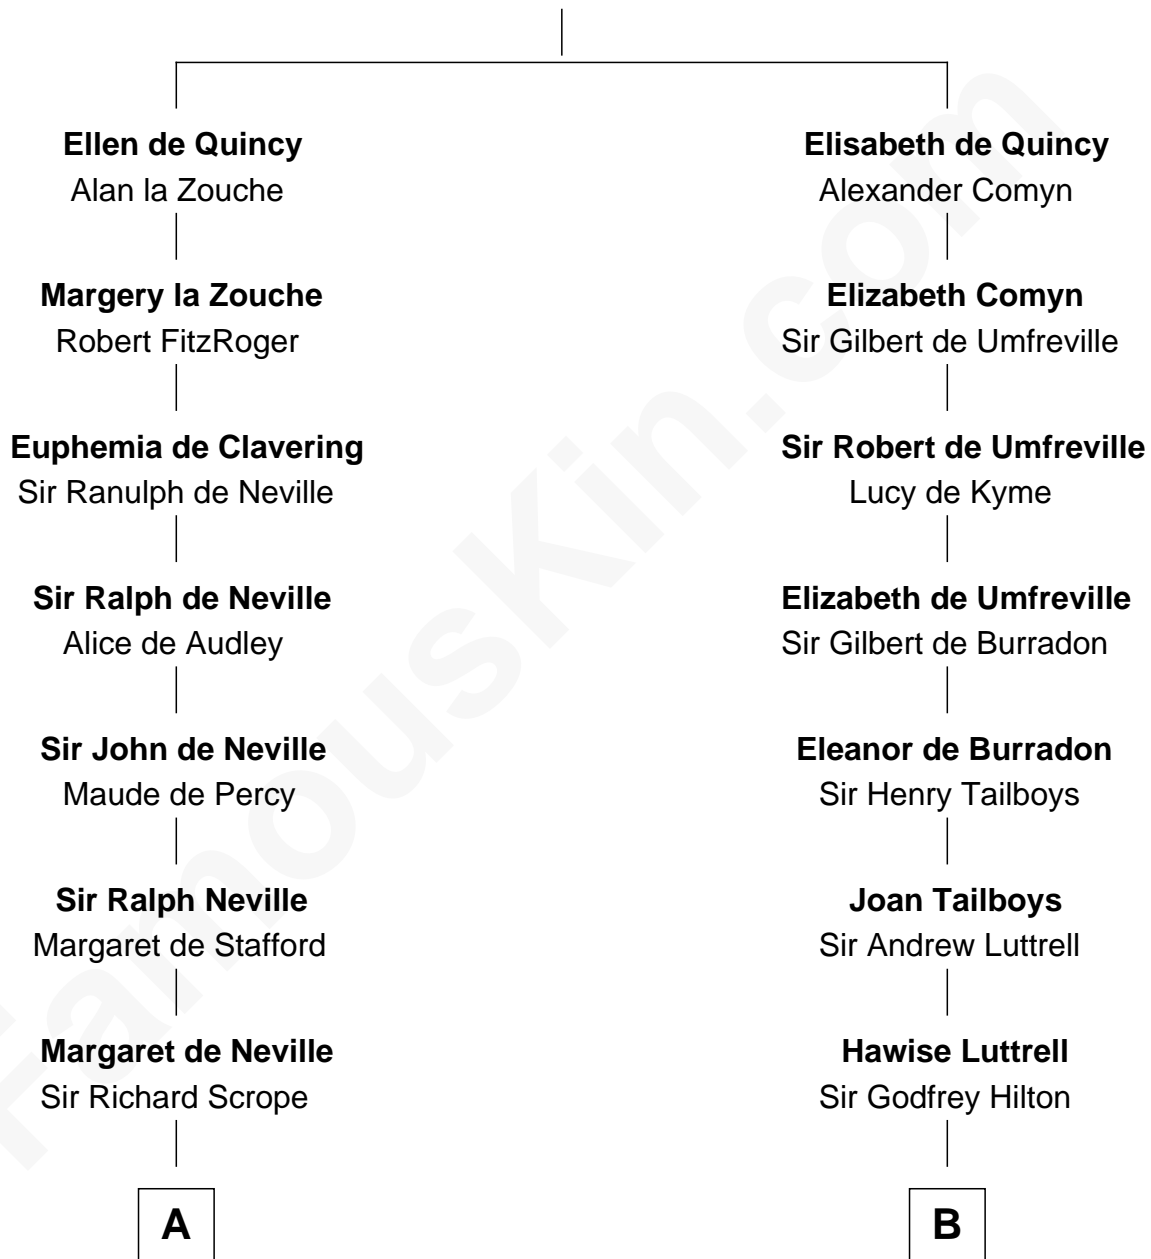

# FamousKin.com Relationship Chart of

**James Madison**

*4th U.S. President*

17th cousin 3 times removed of

**Lucretia (Rudolph) Garfield**

*First Lady of President James Garfield*

**Sir Roger de Quincy**

Helen of Galloway

**C**

**John Greene**

Azubah Ward

**Lucretia Greene**

Elijah Mason

**Arabella Greene Mason**

Zebulon Rudolph

**Lucretia (Rudolph) Garfield**