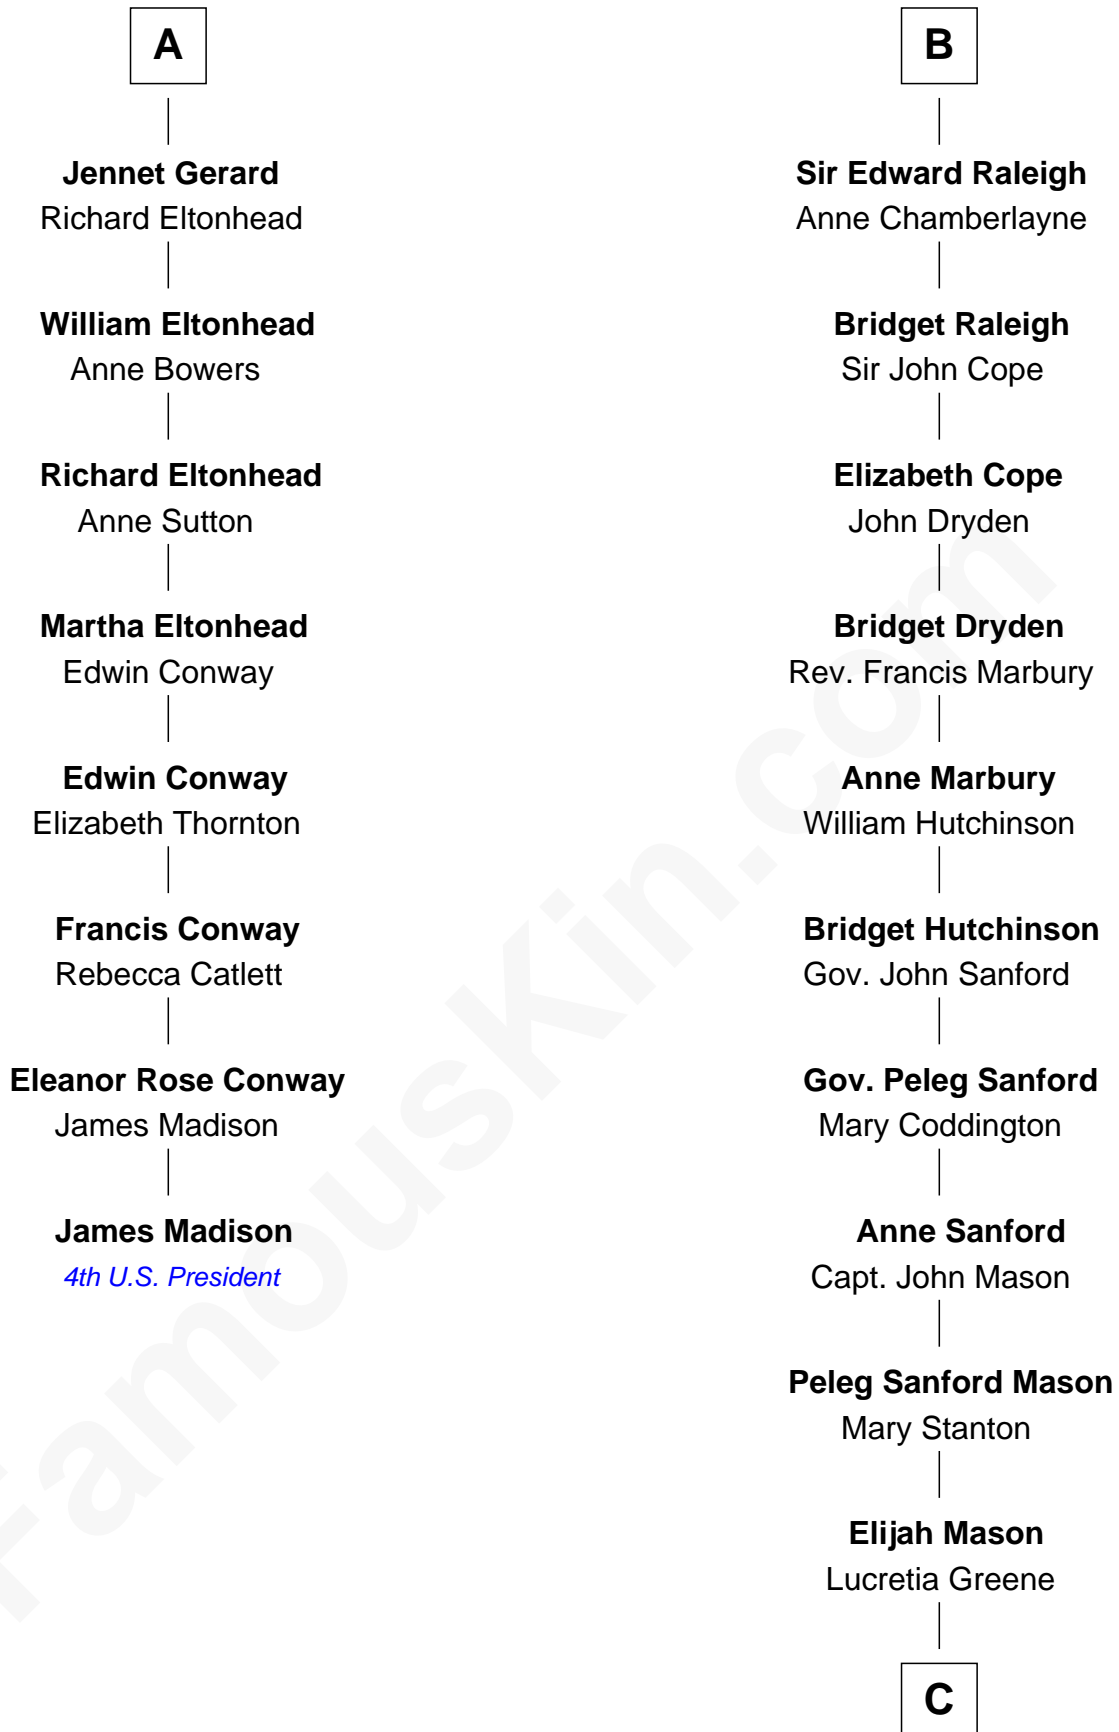

FamousKin.com Relationship Chart of

James Madison

4th U.S. President

14th cousin 4 times removed of

Lucretia (Rudolph) Garfield

First Lady of President James Garfield

Humphrey de Bohun

Elizabeth Plantagenet

Sir William de Bohun
Elizabeth de Badlesmere

Elizabeth de Bohun
Sir Richard Fitzalan

Elizabeth Fitzalan
Sir Robert Goushill

Joan Goushill
Sir Thomas Stanley

Katherine Stanley
Sir John Savage

Dulcia Savage
Sir Henry Bold

Maud Bold
Thomas Gerard

A

Eleanor de Bohun
Sir James le Boteler

Pernel le Boteler
Sir Gilbert Talbot

Sir Richard Talbot
Ankaret le Strange

Mary Talbot
Sir Thomas Greene

Sir Thomas Greene
Phillippa Ferrers

Elizabeth Greene
William Raleigh

Sir Edward Raleigh
Margaret Verney

B

C

Arabella Greene Mason

Zebulon Rudolph

Lucretia (Rudolph) Garfield

First Lady of James Garfield

FamousKin.com