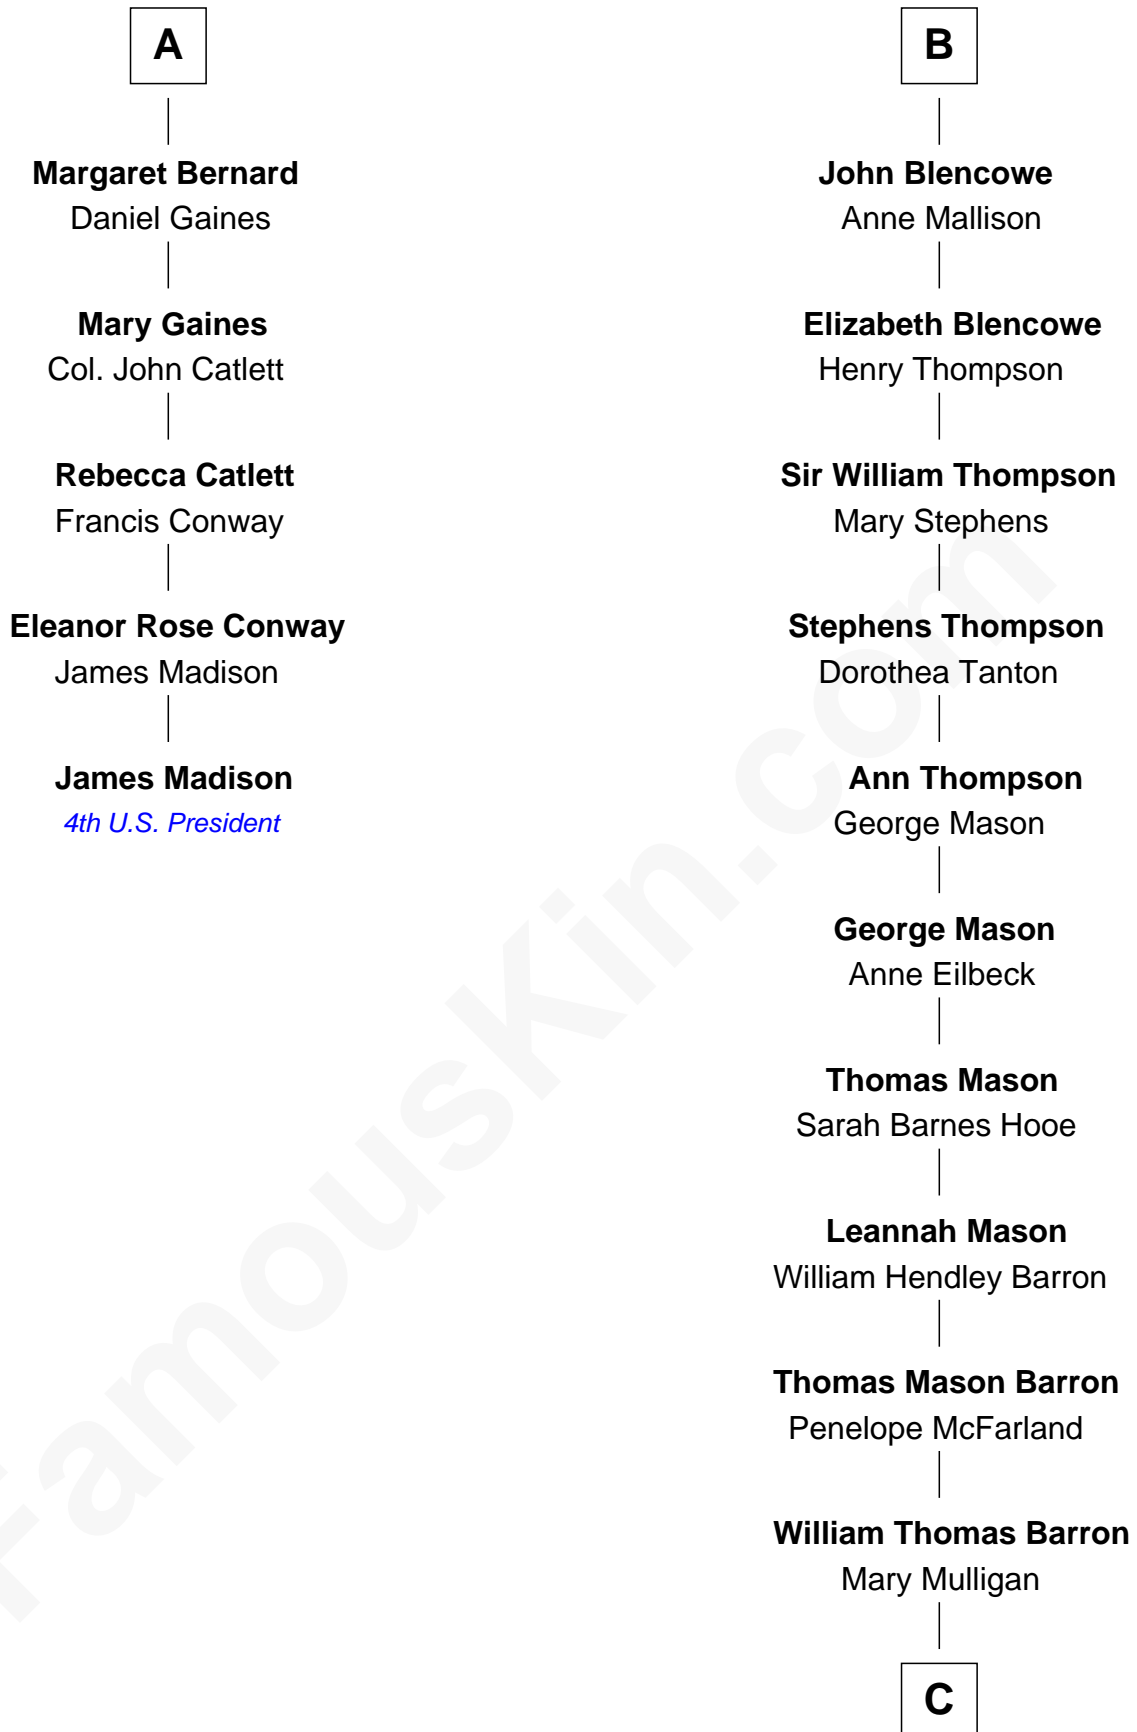

FamousKin.com Relationship Chart of

James Madison

4th U.S. President

11th cousin 9 times removed of

Paris Hilton

Socialite and TV Personality

C

Mary Adelaide Barron
Conrad Nicholson Hilton

Barron Hilton
Marilyn June Hawley

Richard Howard Hilton
Kathleen Elizabeth Avanzino

Paris Hilton
Socialite and TV Personality

FamousKin.com