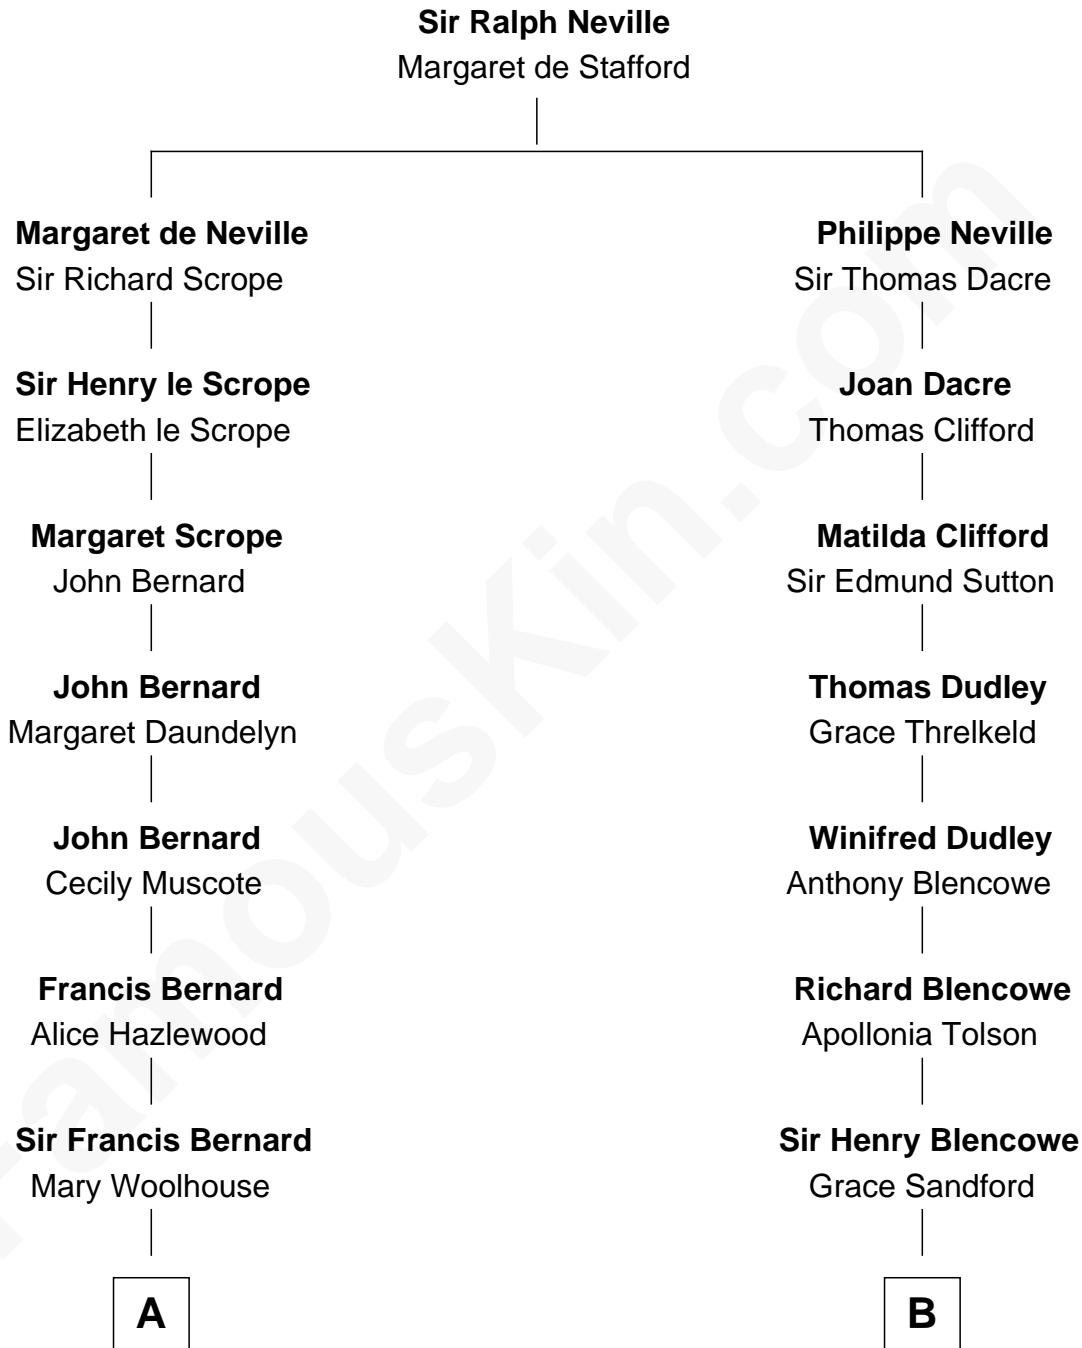

FamousKin.com Relationship Chart of

James Madison

4th U.S. President

11th cousin 9 times removed of

Paris Hilton

Socialite and TV Personality

C

Mary Adelaide Barron
Conrad Nicholson Hilton