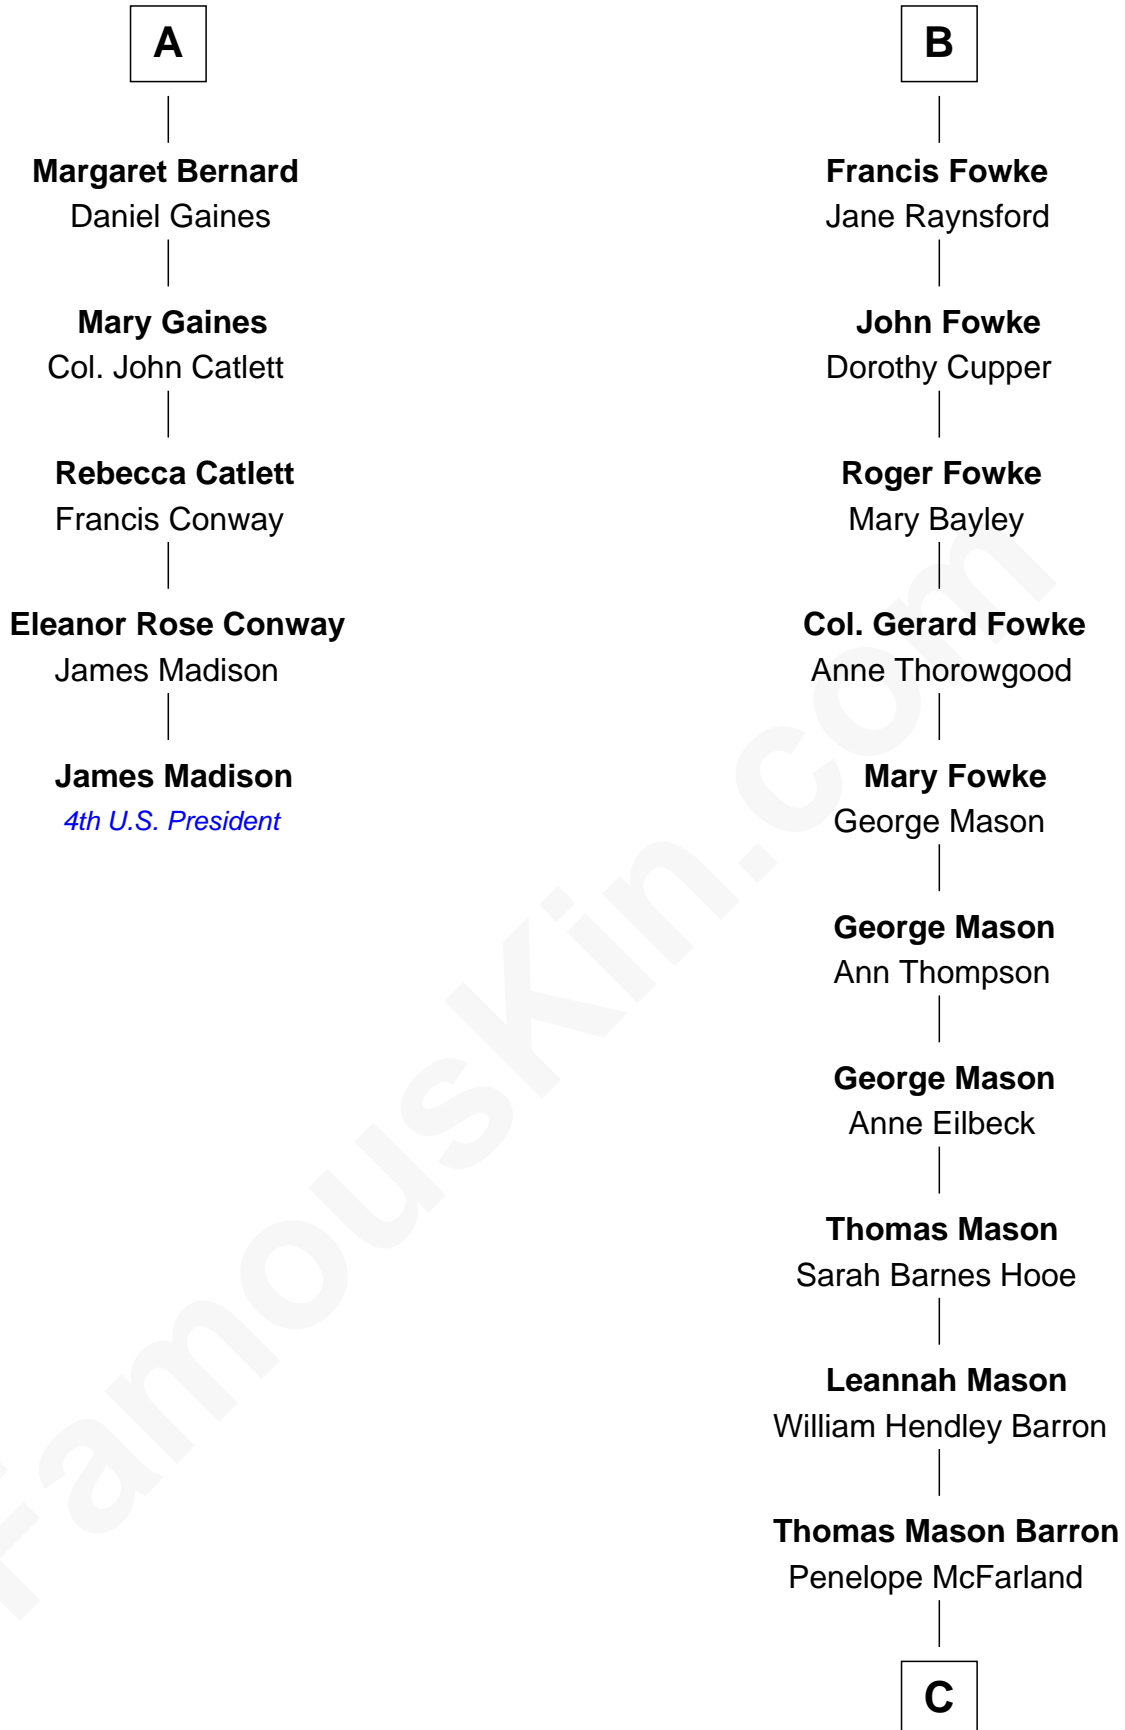

FamousKin.com Relationship Chart of

James Madison

4th U.S. President

11th cousin 10 times removed of

Paris Hilton

Socialite and TV Personality

Stephen le Scrope

Margery de Welles

John le Scrope
Elizabeth Chaworth

Elizabeth le Scrope
Sir Henry le Scrope

Margaret Scrope
John Bernard

John Bernard
Margaret Daundelyn

John Bernard
Cecily Muscote

Francis Bernard
Alice Hazlewood

Sir Francis Bernard
Mary Woolhouse

A

Maude le Scrope
Sir Baldwin Freville

Joyce Freville
Sir Roger Aston

Sir Robert Aston
Isabel Brereton

John Aston
Elizabeth Delves

Margaret Aston
John Kinnersley

Isabel Kinnersley
John Bradshaw

Anne Bradshaw
John Fowke

B

C

William Thomas Barron

Mary Mulligan

Mary Adelaide Barron

Conrad Nicholson Hilton

Barron Hilton

Marilyn June Hawley