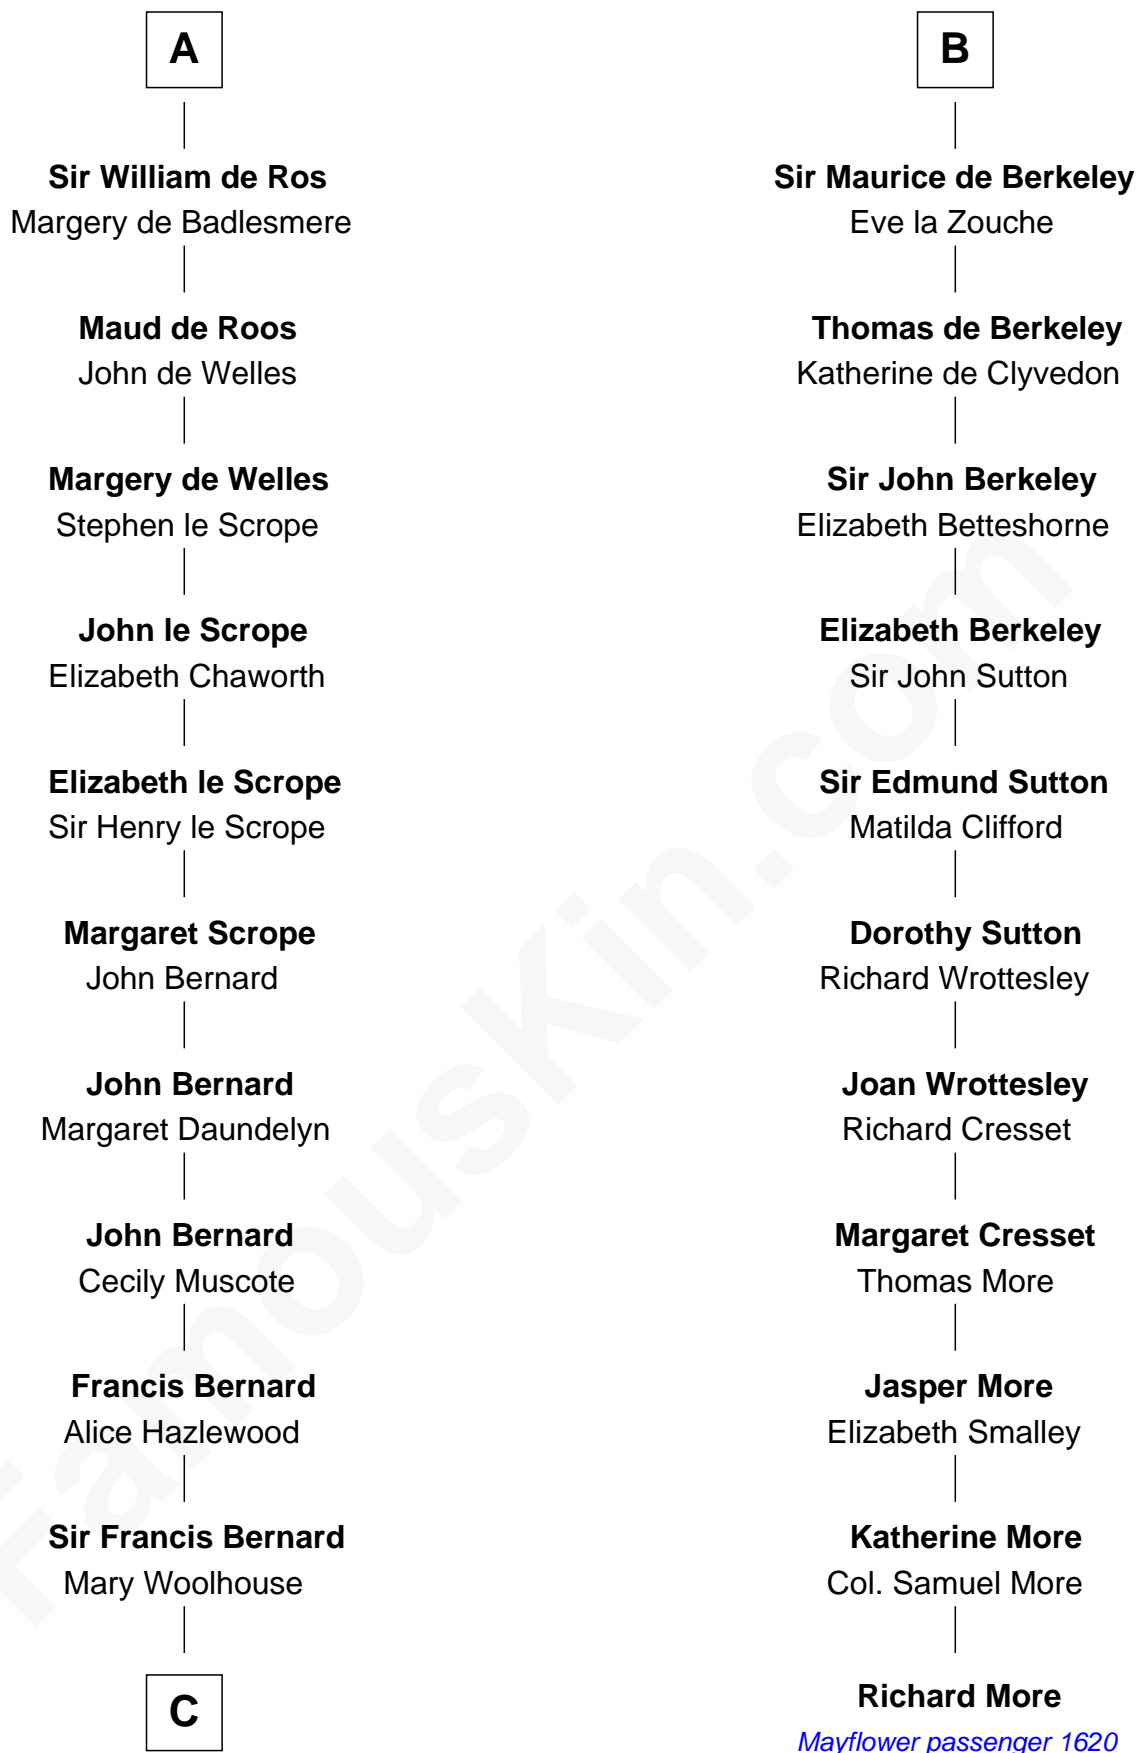

FamousKin.com Relationship Chart of

James Madison

4th U.S. President

17th cousin 4 times removed of

Richard More

(c1614 - c1696) Mayflower passenger 1620

MAYFLOWER

Waltheof II of Northumbria

Sir Roger de Quincy

Helen of Galloway

Margaret de Quincy

Sir William de Ferrers

Joan de Ferrers

Sir Thomas de Berkeley

B

C

—
James Madison

4th U.S. President

FamousKin.com