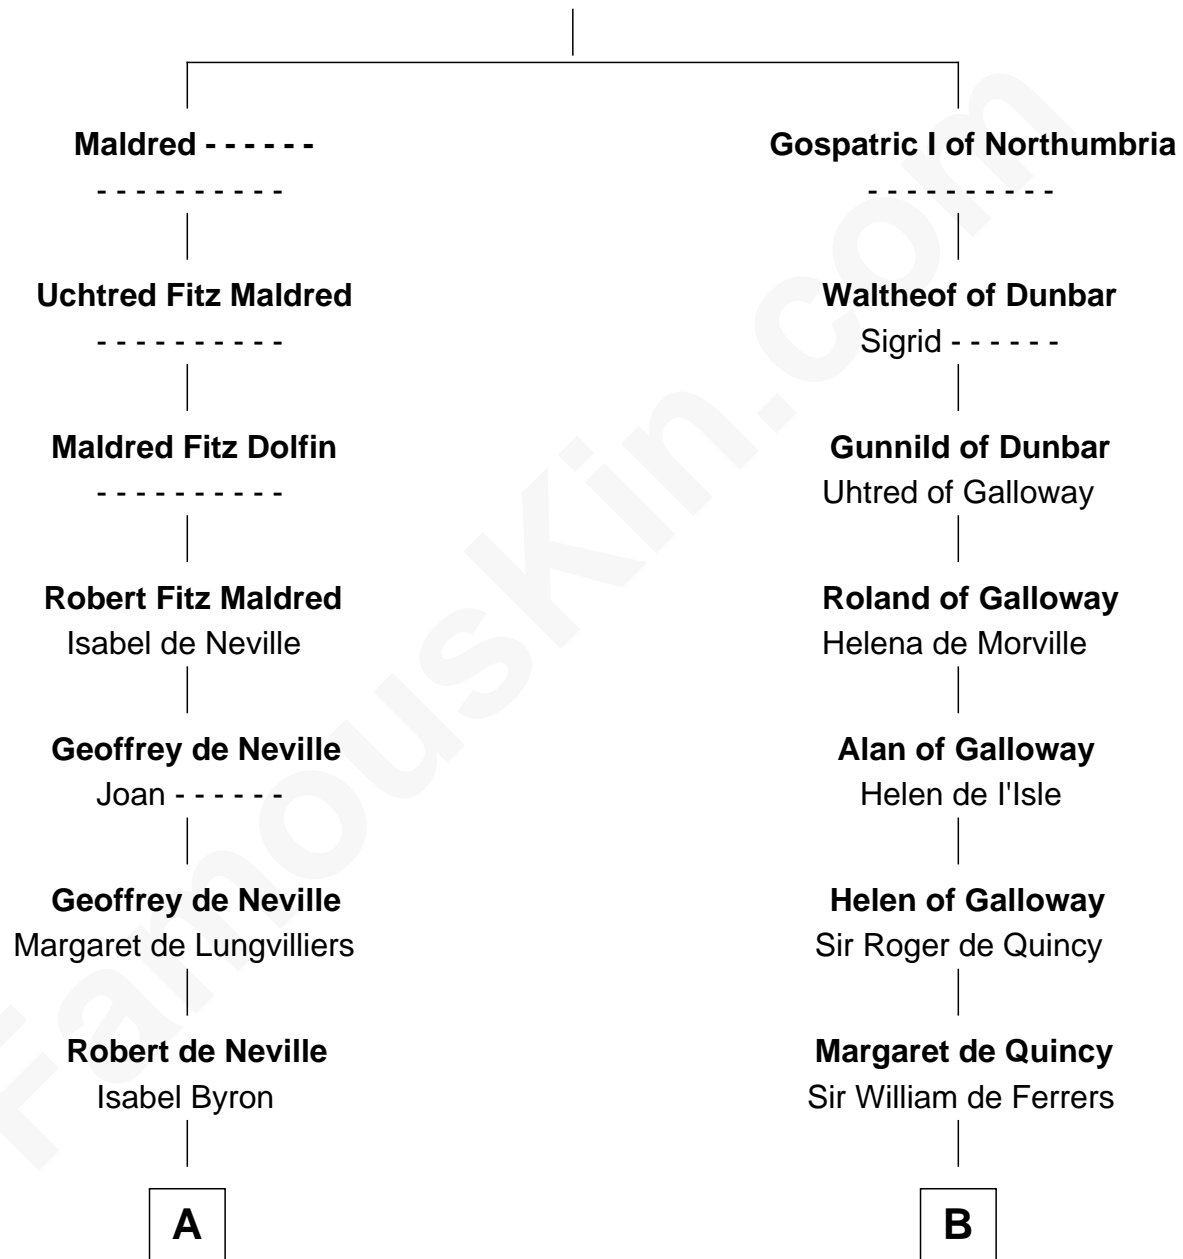

FamousKin.com Relationship Chart of

James Madison

4th U.S. President

18th cousin 2 times removed of

Richard More

(c1614 - c1696) Mayflower passenger 1620

MAYFLOWER

Maldred of Carlisle and Allendale

Edith of Northumbria

C

Edwin Conway
Elizabeth Thornton

Francis Conway
Rebecca Catlett

Eleanor Rose Conway
James Madison

James Madison
4th U.S. President

D

Katherine More
Col. Samuel More

Richard More
Mayflower passenger 1620

FamousKin.com