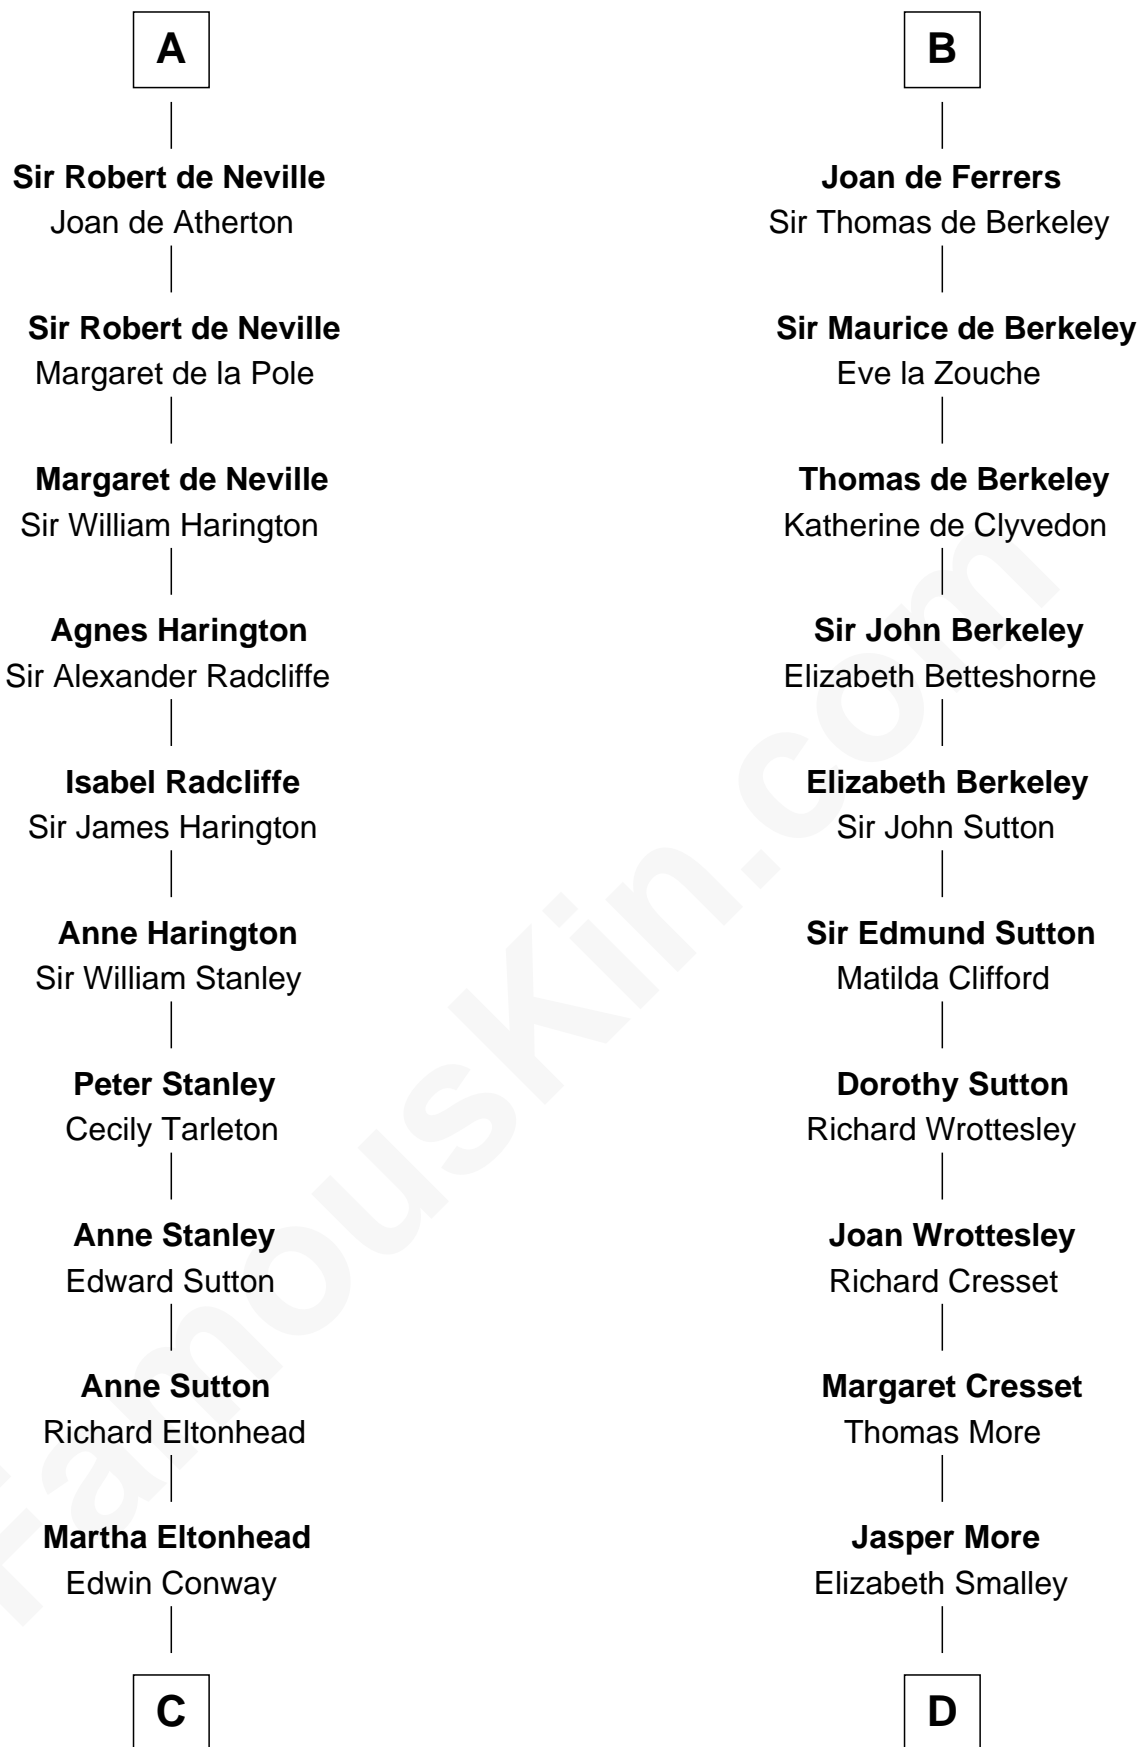

FamousKin.com Relationship Chart of

James Madison

4th U.S. President

18th cousin 2 times removed of

Richard More

(c1614 - c1696) Mayflower passenger 1620

MAYFLOWER

Maldred of Carlisle and Allendale

Edith of Northumbria

C

Edwin Conway
Elizabeth Thornton

Francis Conway
Rebecca Catlett

Eleanor Rose Conway
James Madison

James Madison
4th U.S. President

D

Katherine More
Col. Samuel More

Richard More
Mayflower passenger 1620

FamousKin.com