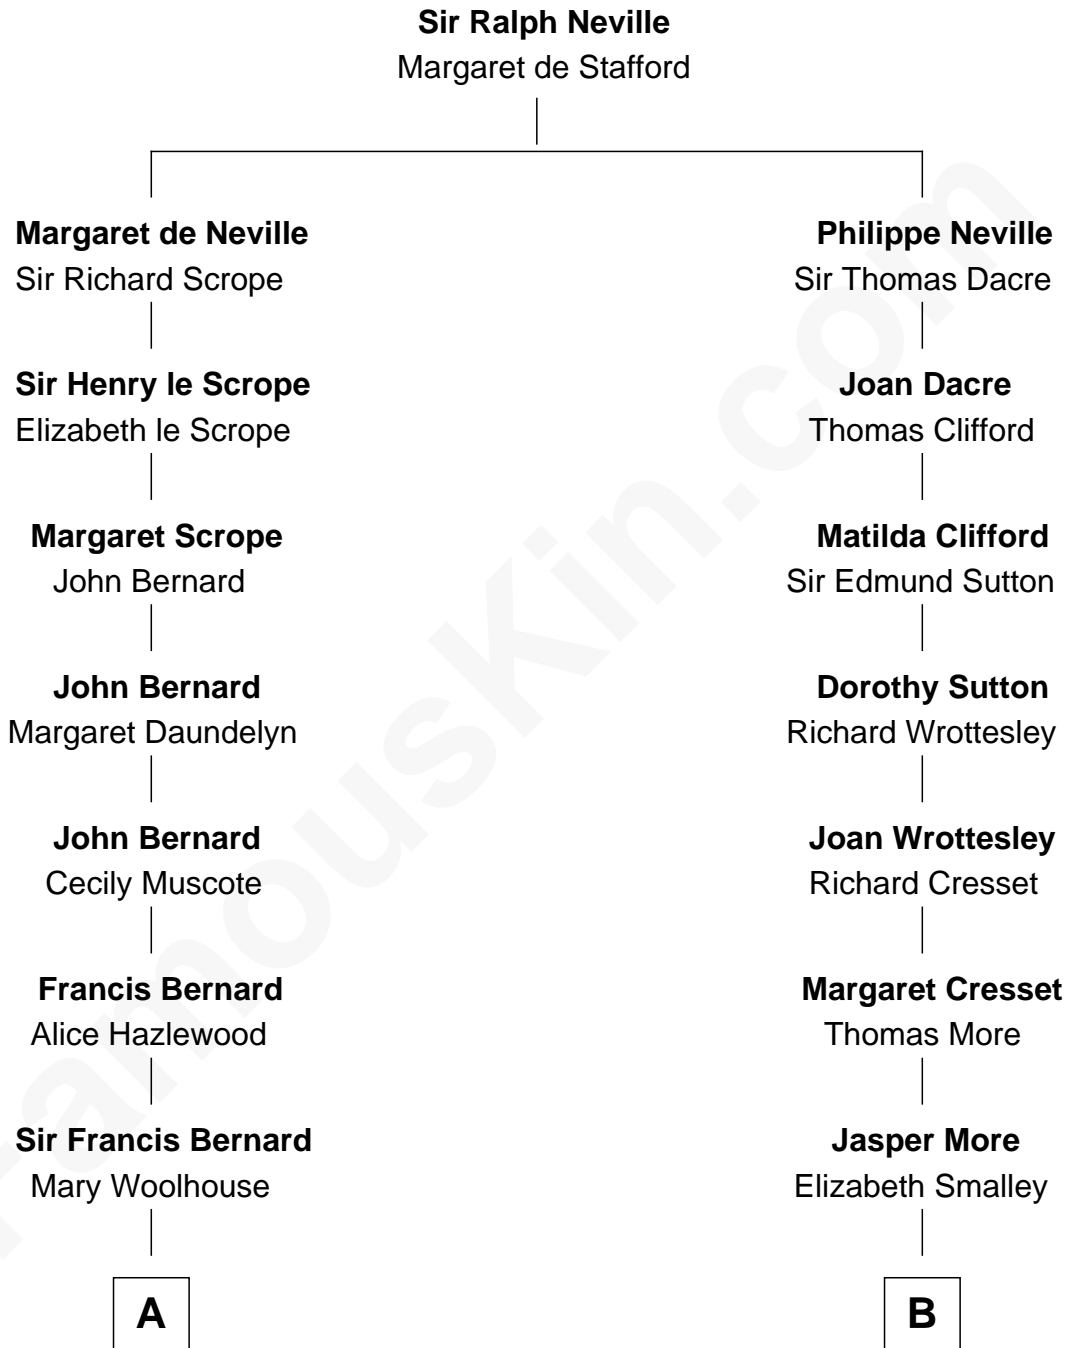

# FamousKin.com Relationship Chart of

**James Madison**

*4th U.S. President*

8th cousin 3 times removed of

**Richard More**

*(c1614 - c1696) Mayflower passenger 1620*

**MAYFLOWER**

**A**

**Margaret Bernard**

Daniel Gaines

**Mary Gaines**

Col. John Catlett

**Rebecca Catlett**

Francis Conway

**Eleanor Rose Conway**

James Madison