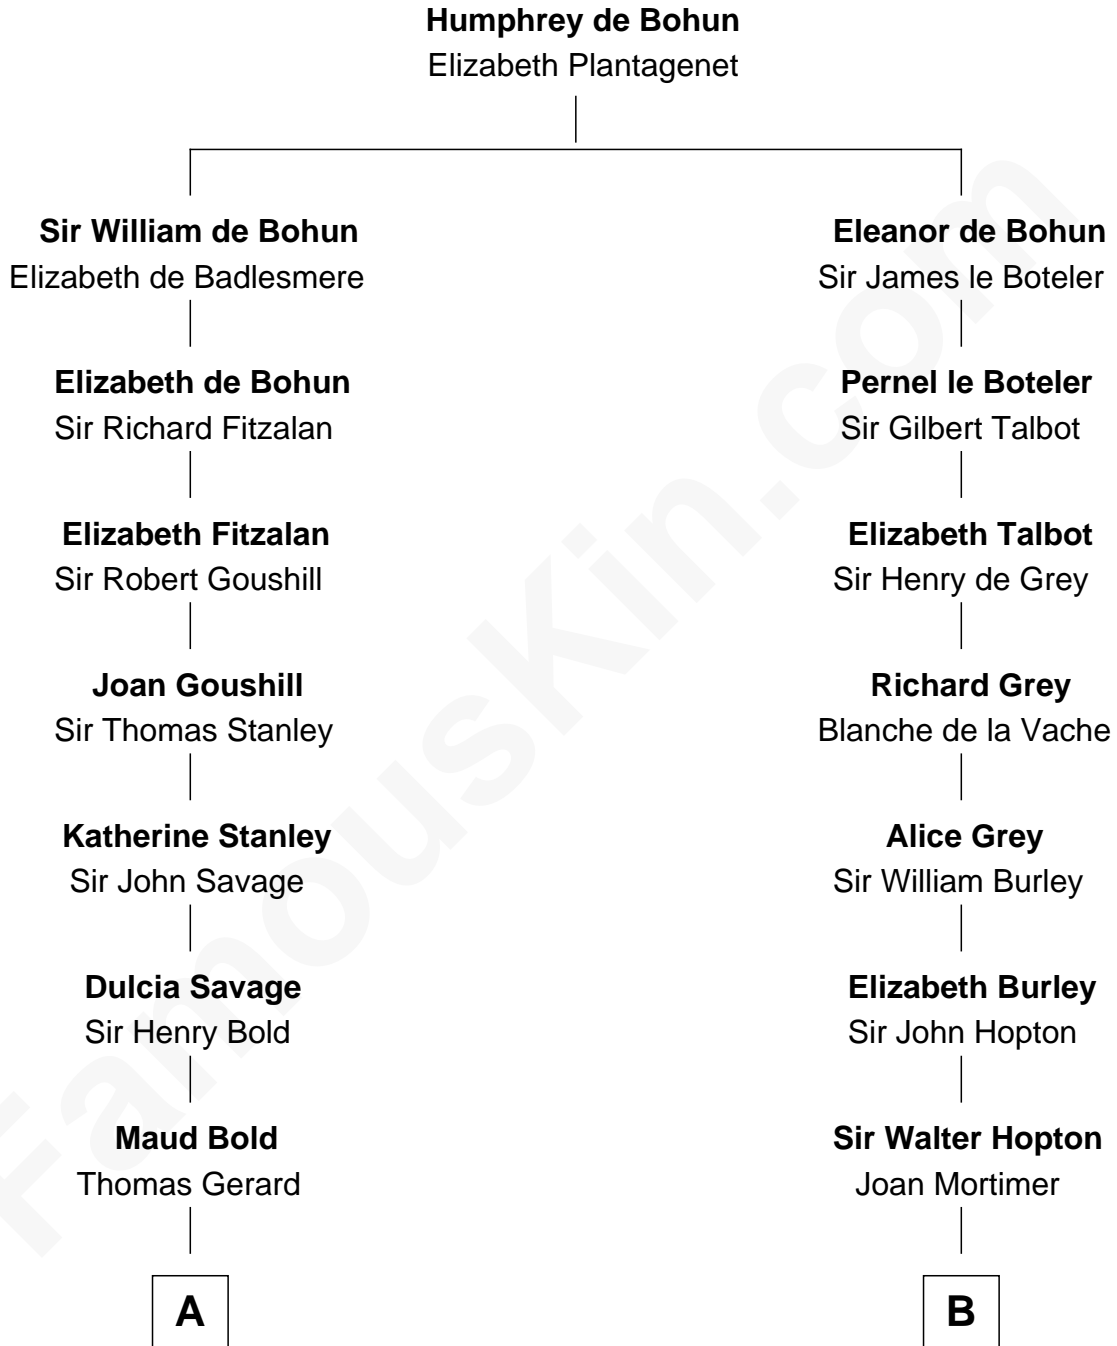

FamousKin.com Relationship Chart of

James Madison

4th U.S. President

14th cousin of

Richard More

(c1614 - c1696) Mayflower passenger 1620

MAYFLOWER

A