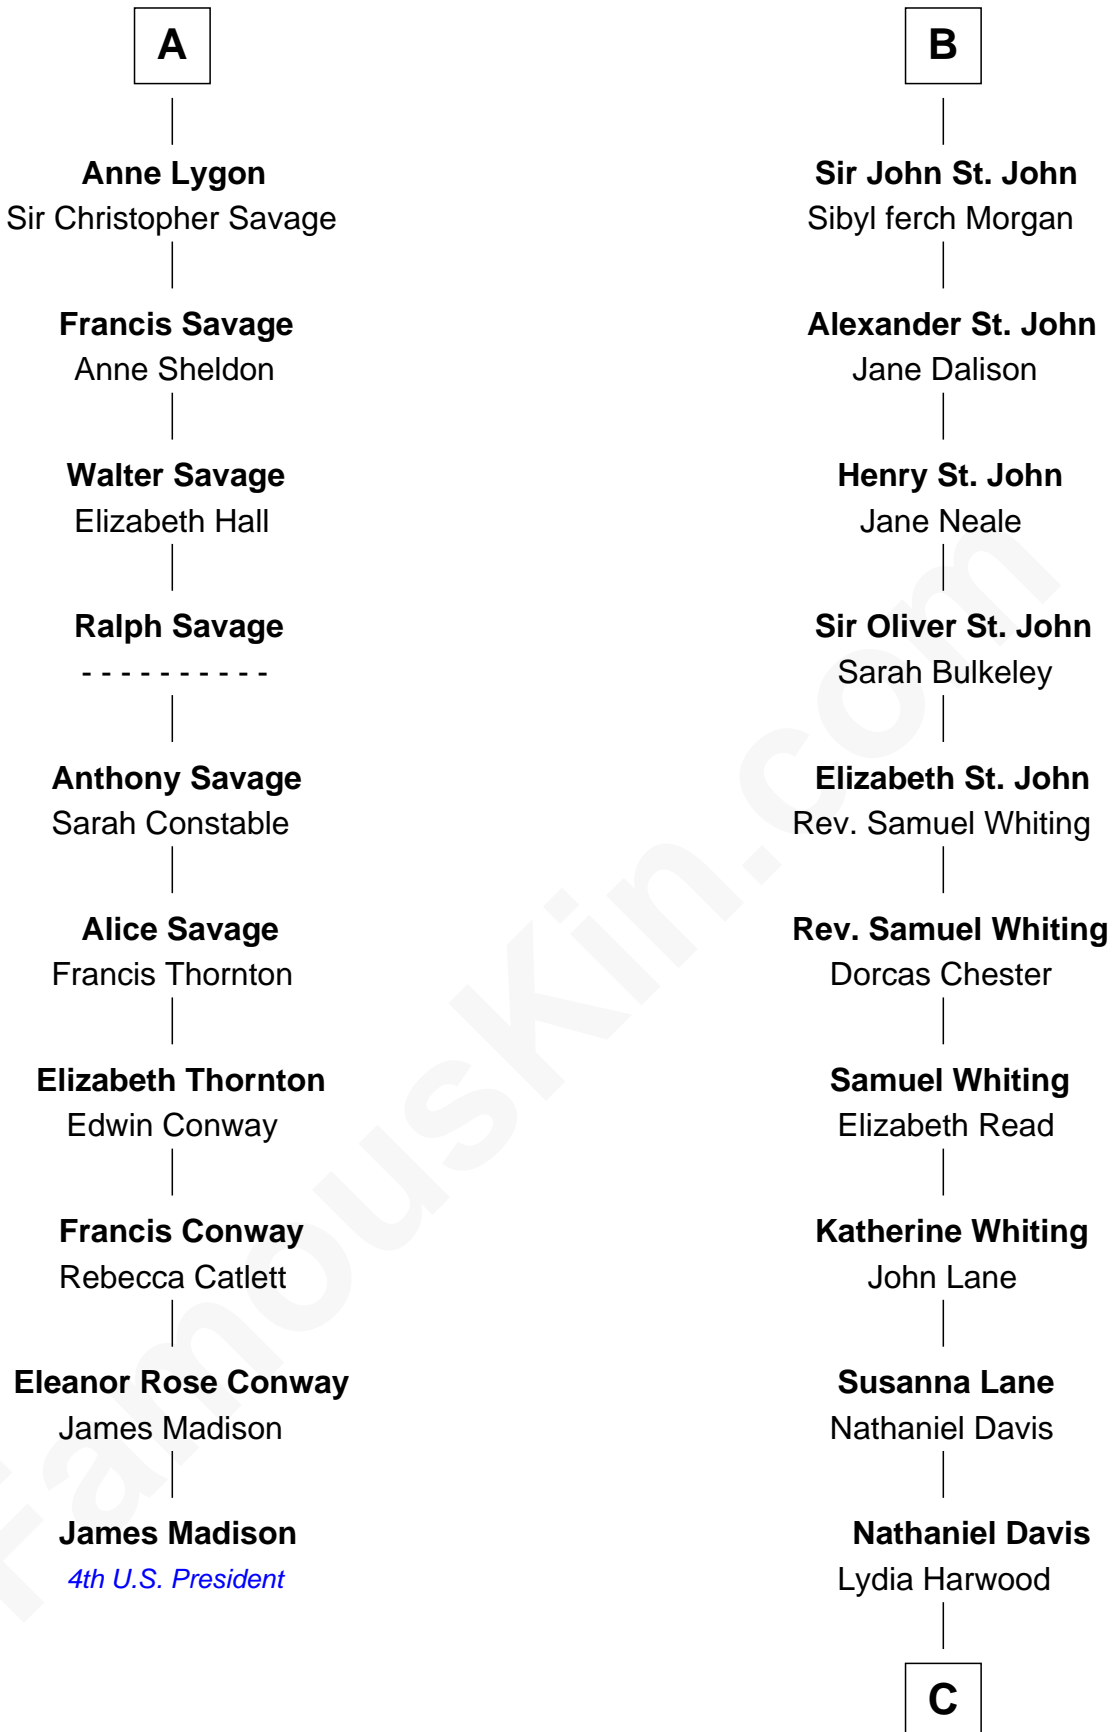

FamousKin.com Relationship Chart of

James Madison
4th U.S. President

16th cousin 4 times removed of

Calvin Coolidge
30th U.S. President

Sir Walter de Beauchamp
Alice de Tony

C

Mary Davis

John Dunlap Moor

Hiram Dunlap Moor

Abigail Pinney Franklin

Victoria Josephine Moor

Col. John Calvin Coolidge

Calvin Coolidge

30th U.S. President

FamousKin.com