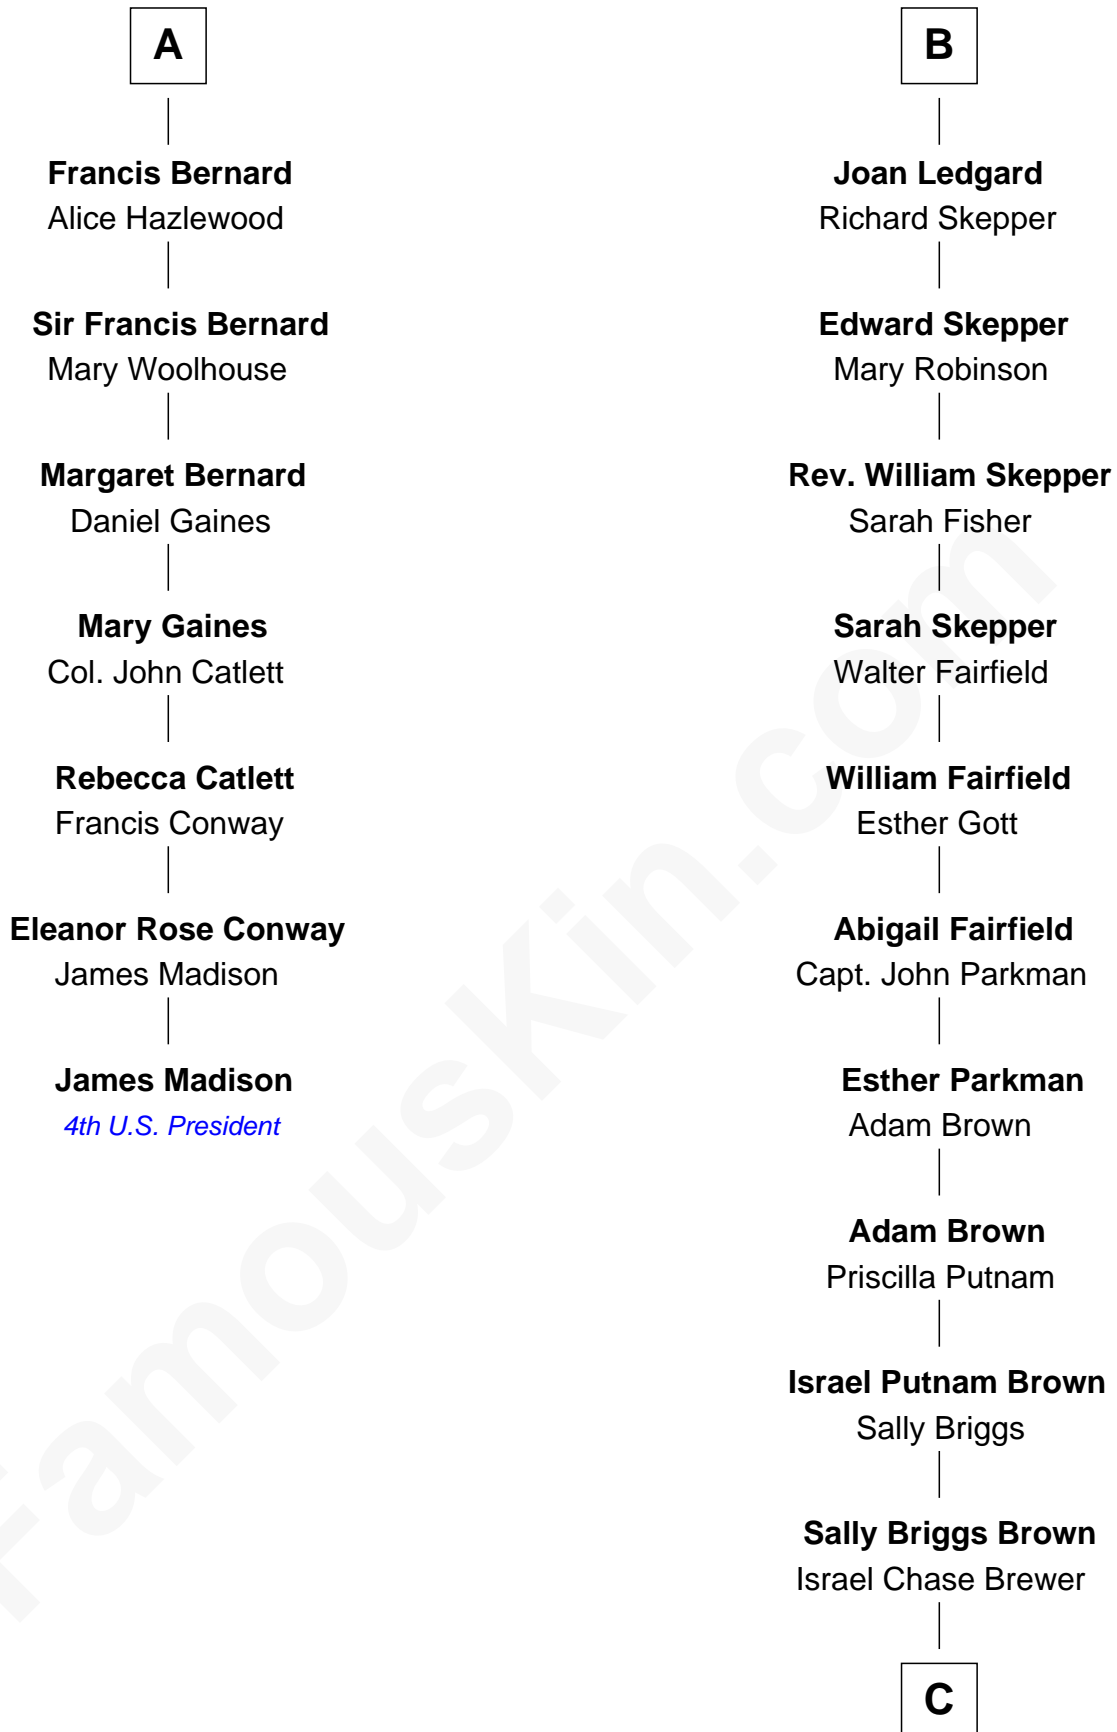

FamousKin.com Relationship Chart of

James Madison
4th U.S. President

13th cousin 6 times removed of

Calvin Coolidge
30th U.S. President

Sir Ralph de Neville
Alice de Audley

C

Sarah Almeda Brewer
Calvin Galusha Coolidge

Col. John Calvin Coolidge
Victoria Josephine Moor

Calvin Coolidge
30th U.S. President

FamousKin.com