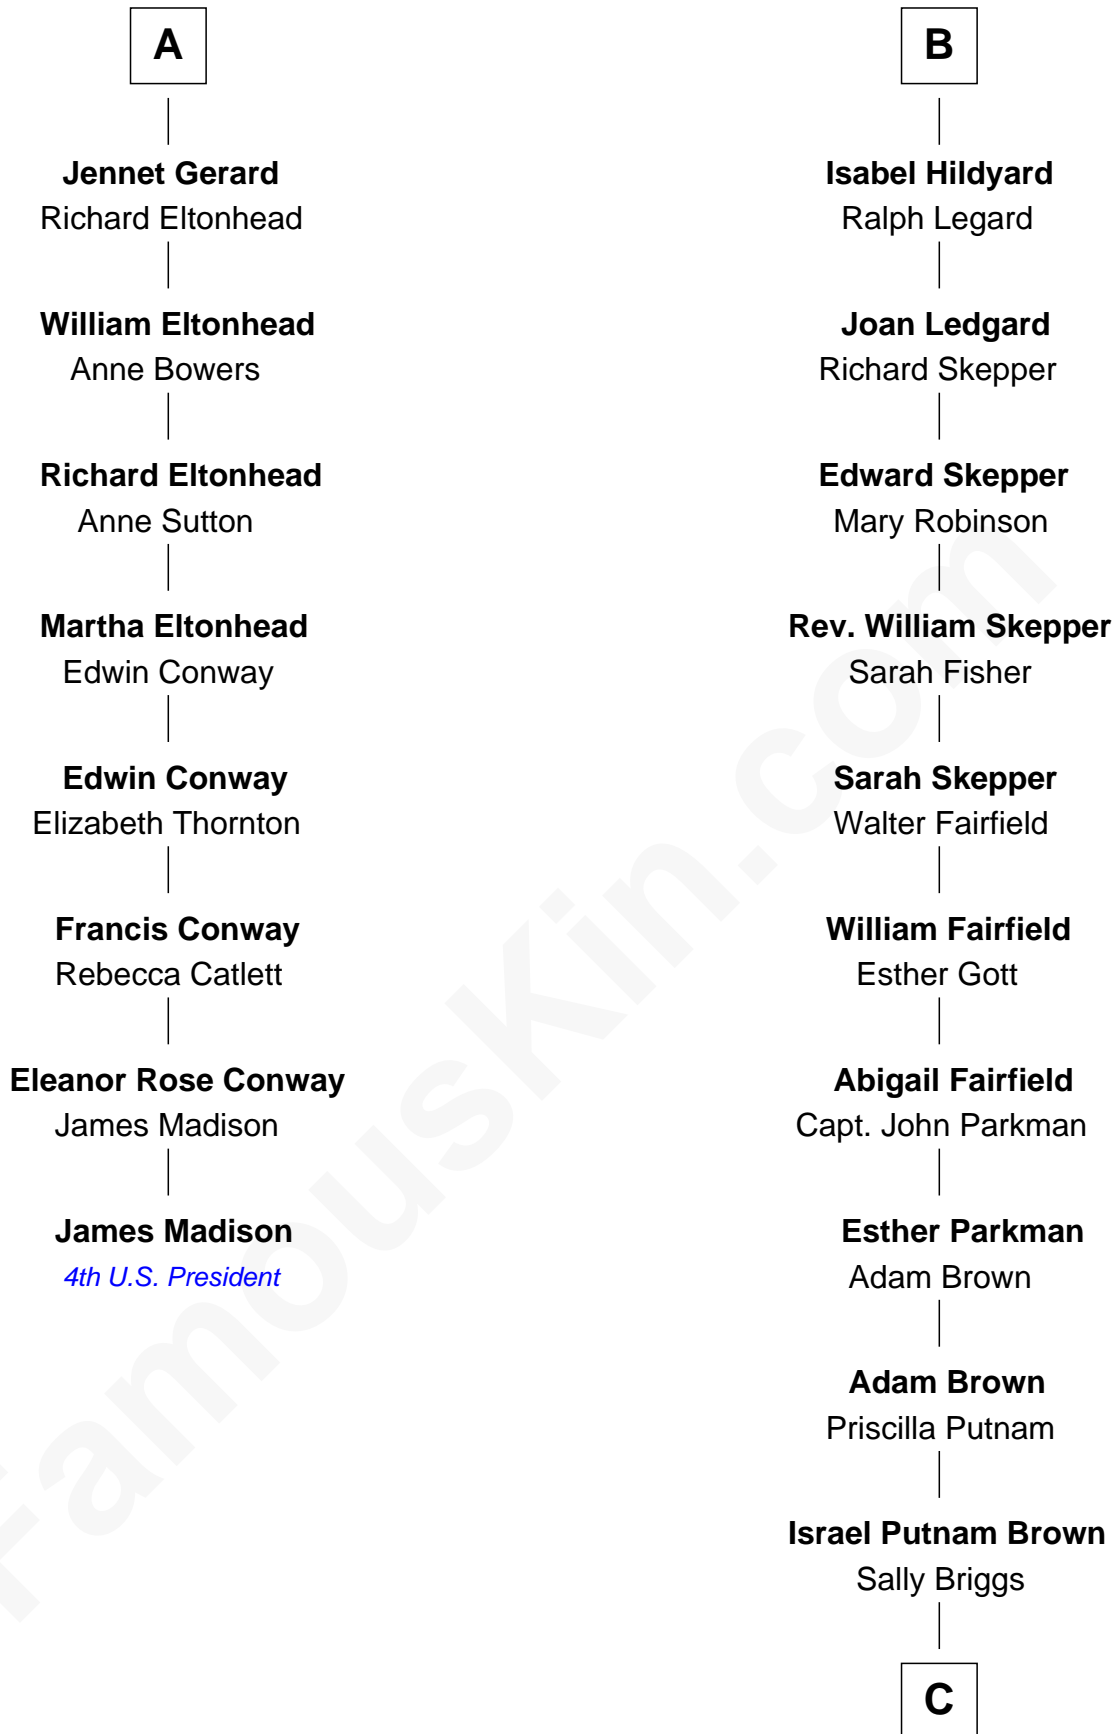

**Eleanor Plantagenet**

Richard Fitzalan

**Sir Richard Fitzalan**

Elizabeth de Bohun

**Elizabeth Fitzalan**

Sir Robert Goushill

**Joan Goushill**

Sir Thomas Stanley

Henry de Percy

**Sir Henry Percy**

Margaret de Neville

**Sir Henry Percy**

Elizabeth Mortimer

**Elizabeth Percy**

Sir John Clifford

**Mary Clifford**

Sir Philip Wentworth

**Elizabeth Wentworth**

Sir Martin de la See

**Joan de la See**

Sir Piers Hildyard

**B**

**C**

—  
**Sally Briggs Brown**

Israel Chase Brewer

—  
**Sarah Almeda Brewer**

Calvin Galusha Coolidge

—  
**Col. John Calvin Coolidge**

Victoria Josephine Moor

—  
**Calvin Coolidge**

*30th U.S. President*

FamousKin.com