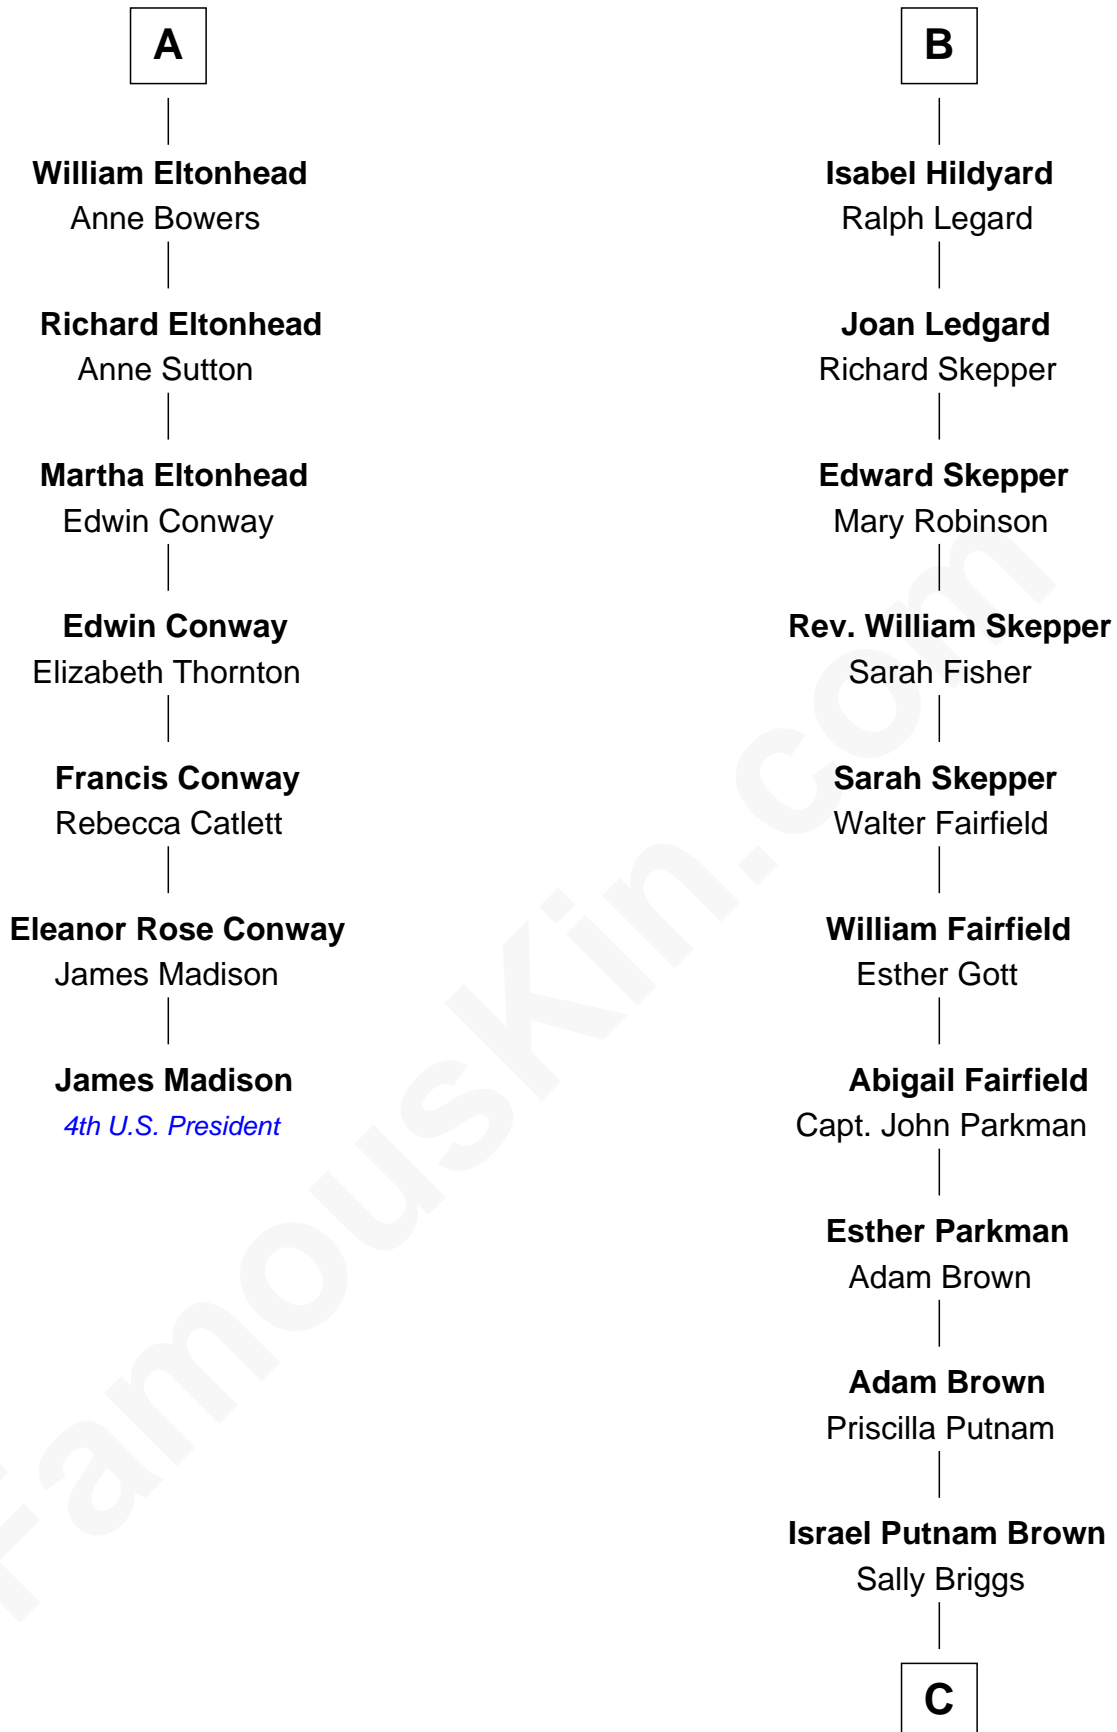

FamousKin.com Relationship Chart of

James Madison

4th U.S. President

13th cousin 7 times removed of

Calvin Coolidge

30th U.S. President

C

Sally Briggs Brown

Israel Chase Brewer

Sarah Almeda Brewer

Calvin Galusha Coolidge

Col. John Calvin Coolidge

Victoria Josephine Moor

Calvin Coolidge

30th U.S. President

FamousKin.com