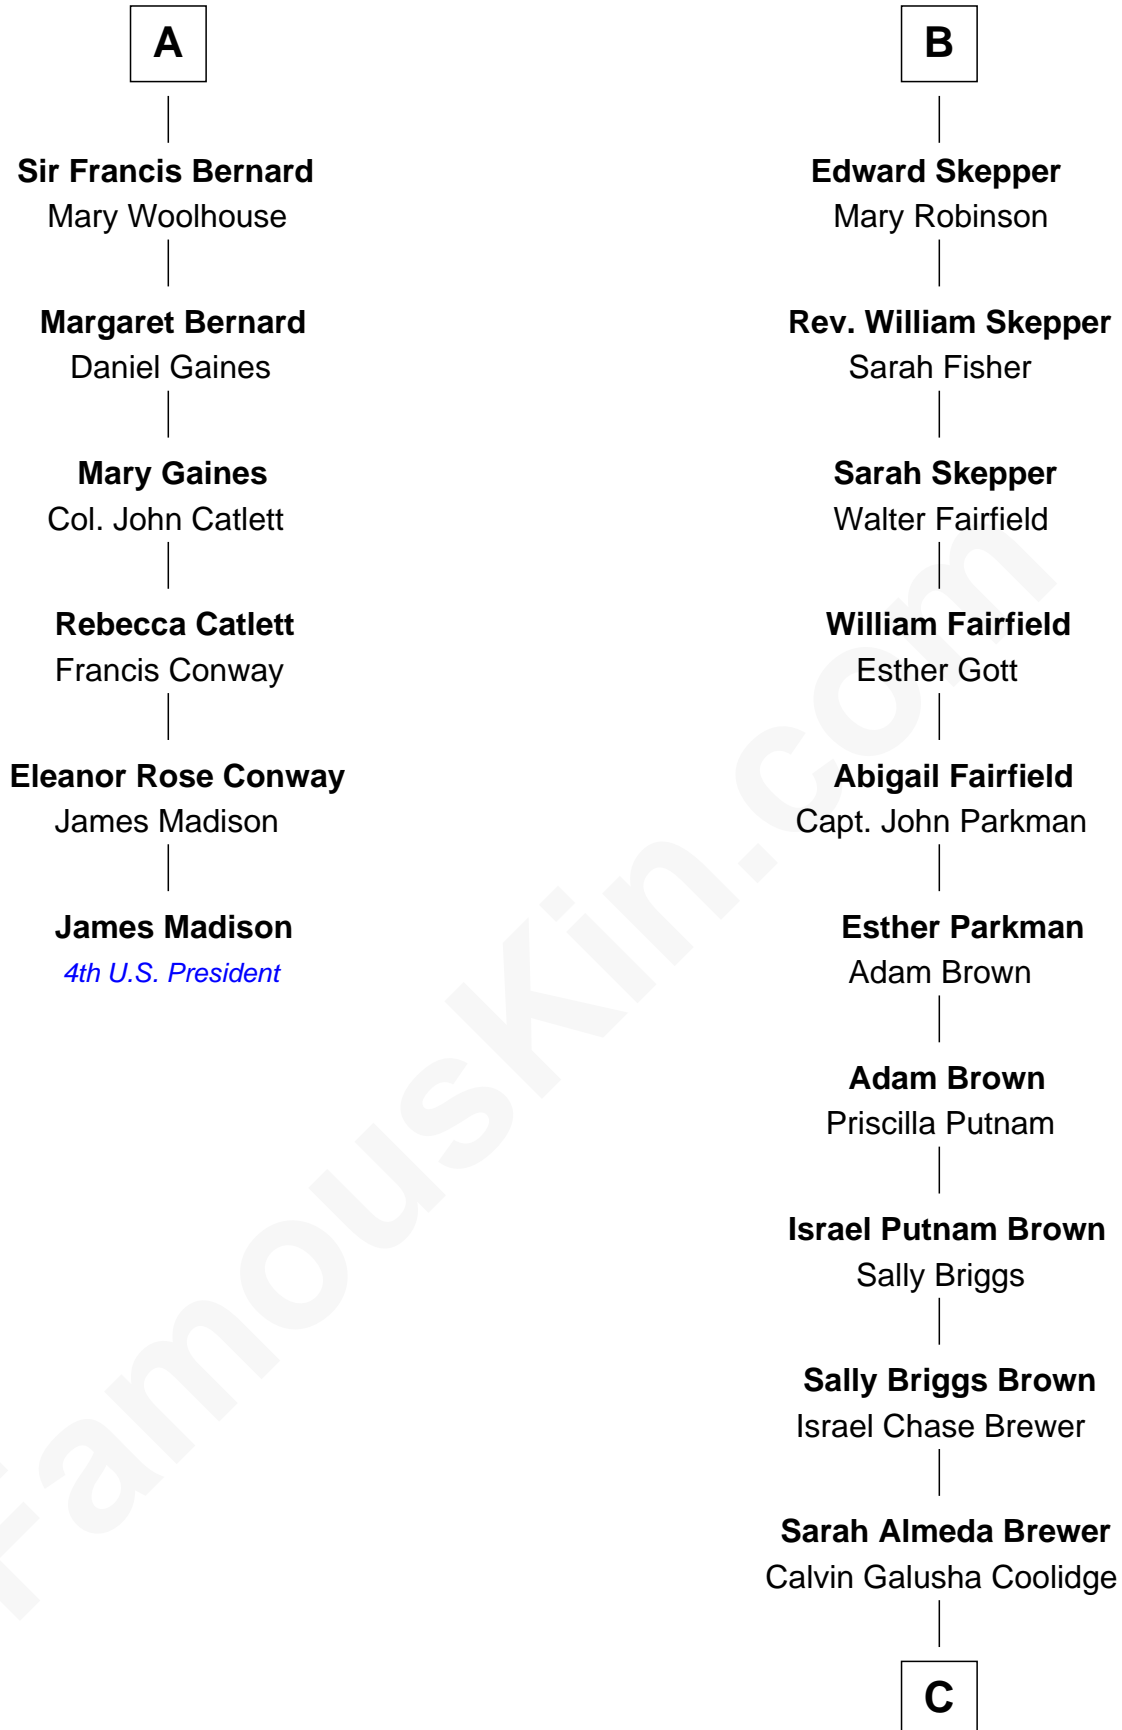

FamousKin.com Relationship Chart of

James Madison

4th U.S. President

12th cousin 6 times removed of

Calvin Coolidge

30th U.S. President

Sir Hugh de Stafford
Philippa de Beauchamp

Margaret de Stafford

Margaret Daundelyn

John Bernard

Cecily Muscote

Francis Bernard

Alice Hazlewood

A

Katherine de Stafford

Michael de la Pole

Isabel de la Pole

Thomas Morley

Anne Morley

Sir John Hastings

Elizabeth Hastings

Sir Robert Hildyard

Sir Piers Hildyard

Joan de la See

Isabel Hildyard

Ralph Legard

Joan Ledgard

Richard Skepper

B

C

Col. John Calvin Coolidge

Victoria Josephine Moor