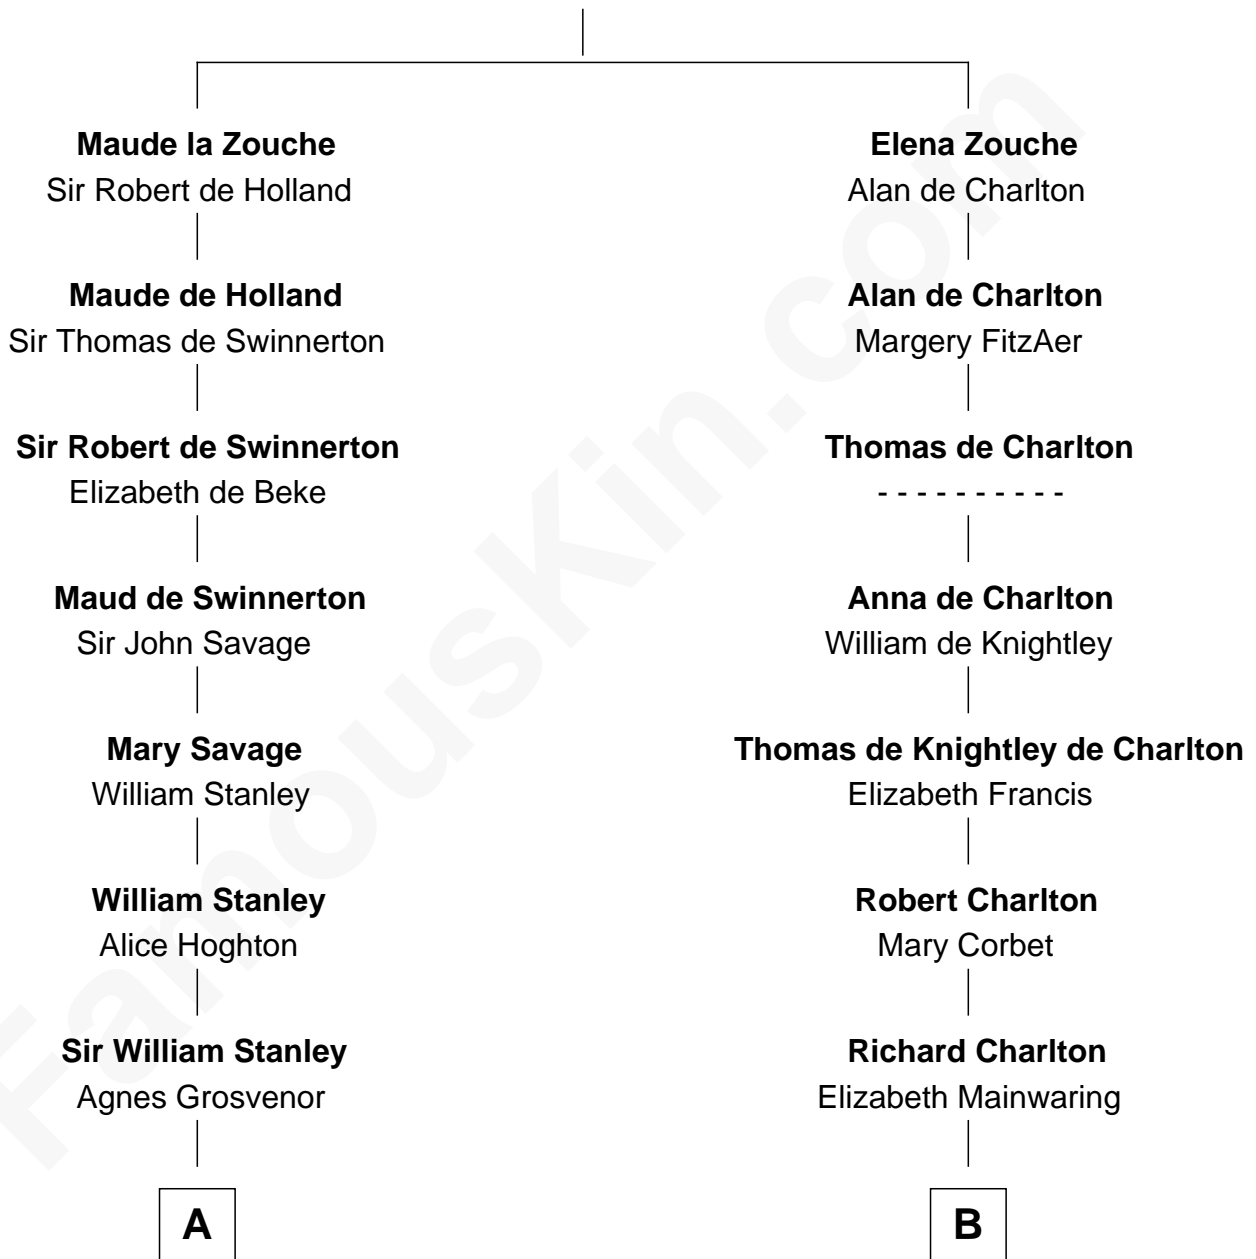

FamousKin.com Relationship Chart of

James Madison

4th U.S. President

15th cousin 5 times removed of

Calvin Coolidge

30th U.S. President

Sir Alan la Zouche

Eleanor de Segrave

C

—
Mary Davis

John Dunlap Moor

—
Hiram Dunlap Moor

Abigail Pinney Franklin

—
Victoria Josephine Moor

Col. John Calvin Coolidge

—
Calvin Coolidge

30th U.S. President

FamousKin.com