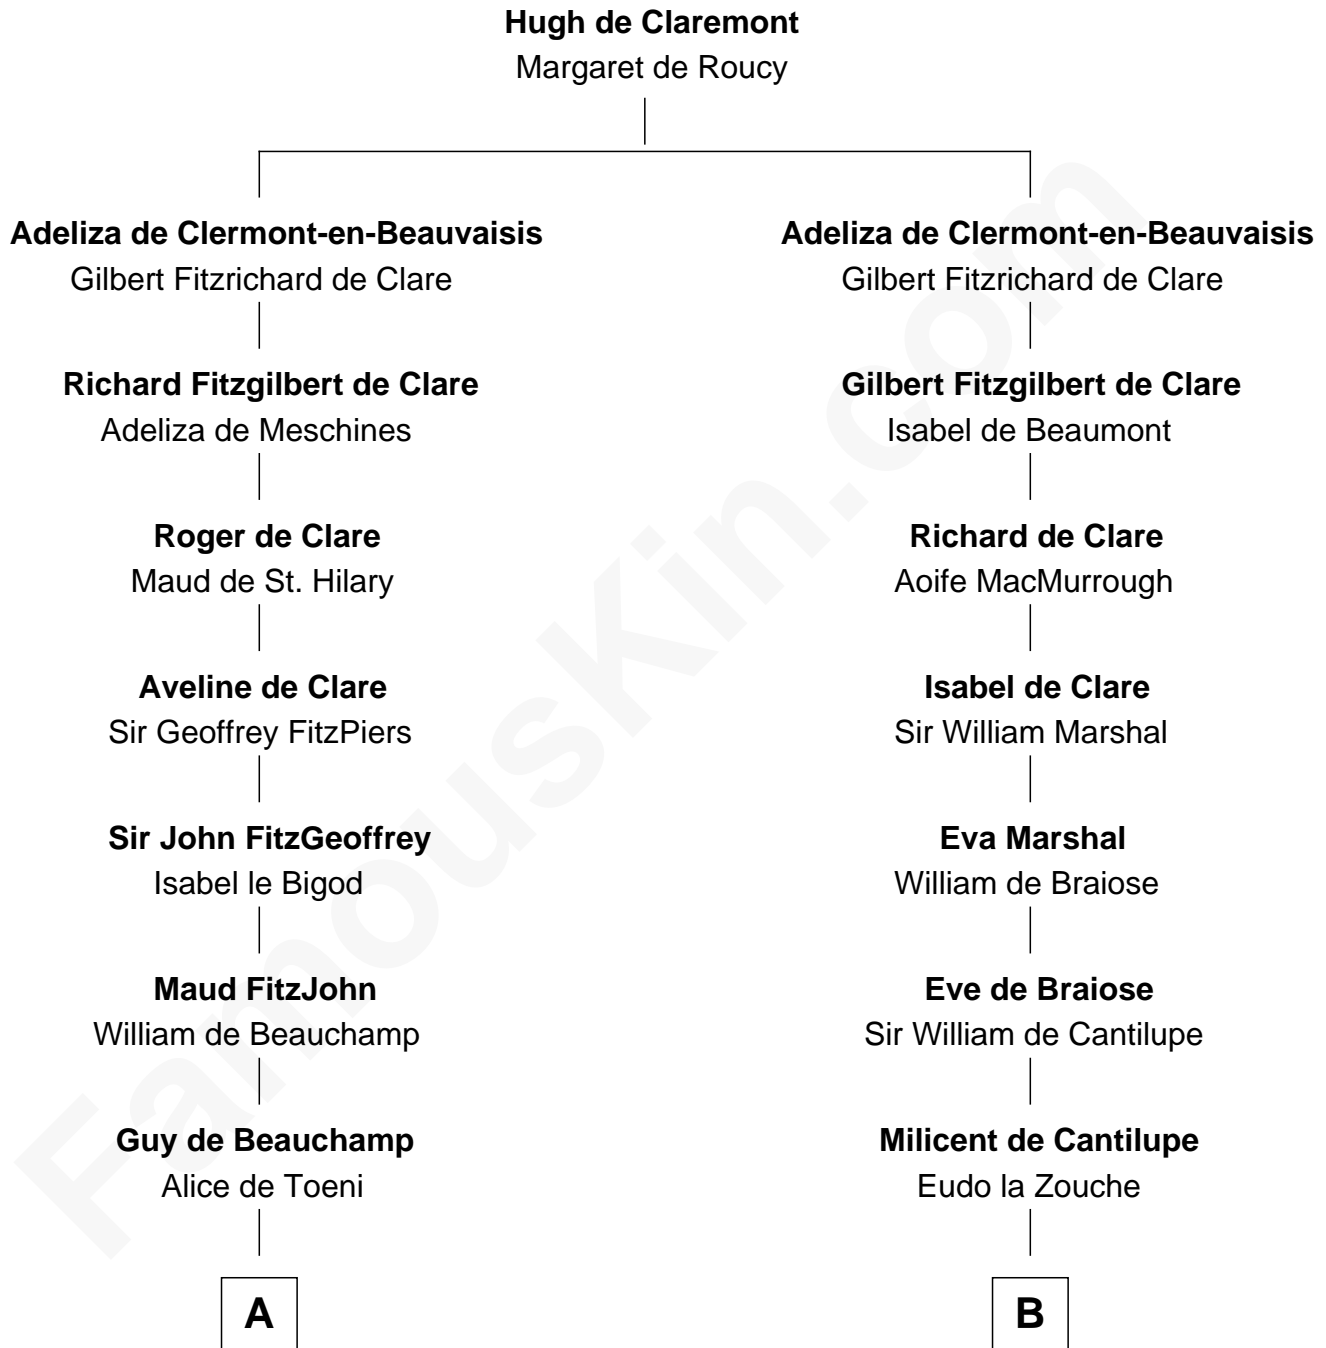

FamousKin.com Relationship Chart of

James Madison

4th U.S. President

21st cousin of

Bathsheba (Ruggles) Spooner

First woman executed for murder in U.S. by non-British government

C

Margaret Bernard

Daniel Gaines

Mary Gaines

Col. John Catlett

Rebecca Catlett

Francis Conway

Eleanor Rose Conway

James Madison

James Madison

Timothy Dwight Ruggles

Bathsheba Bourne

Bathsheba (Ruggles) Spooner

First Woman Executed in U.S.