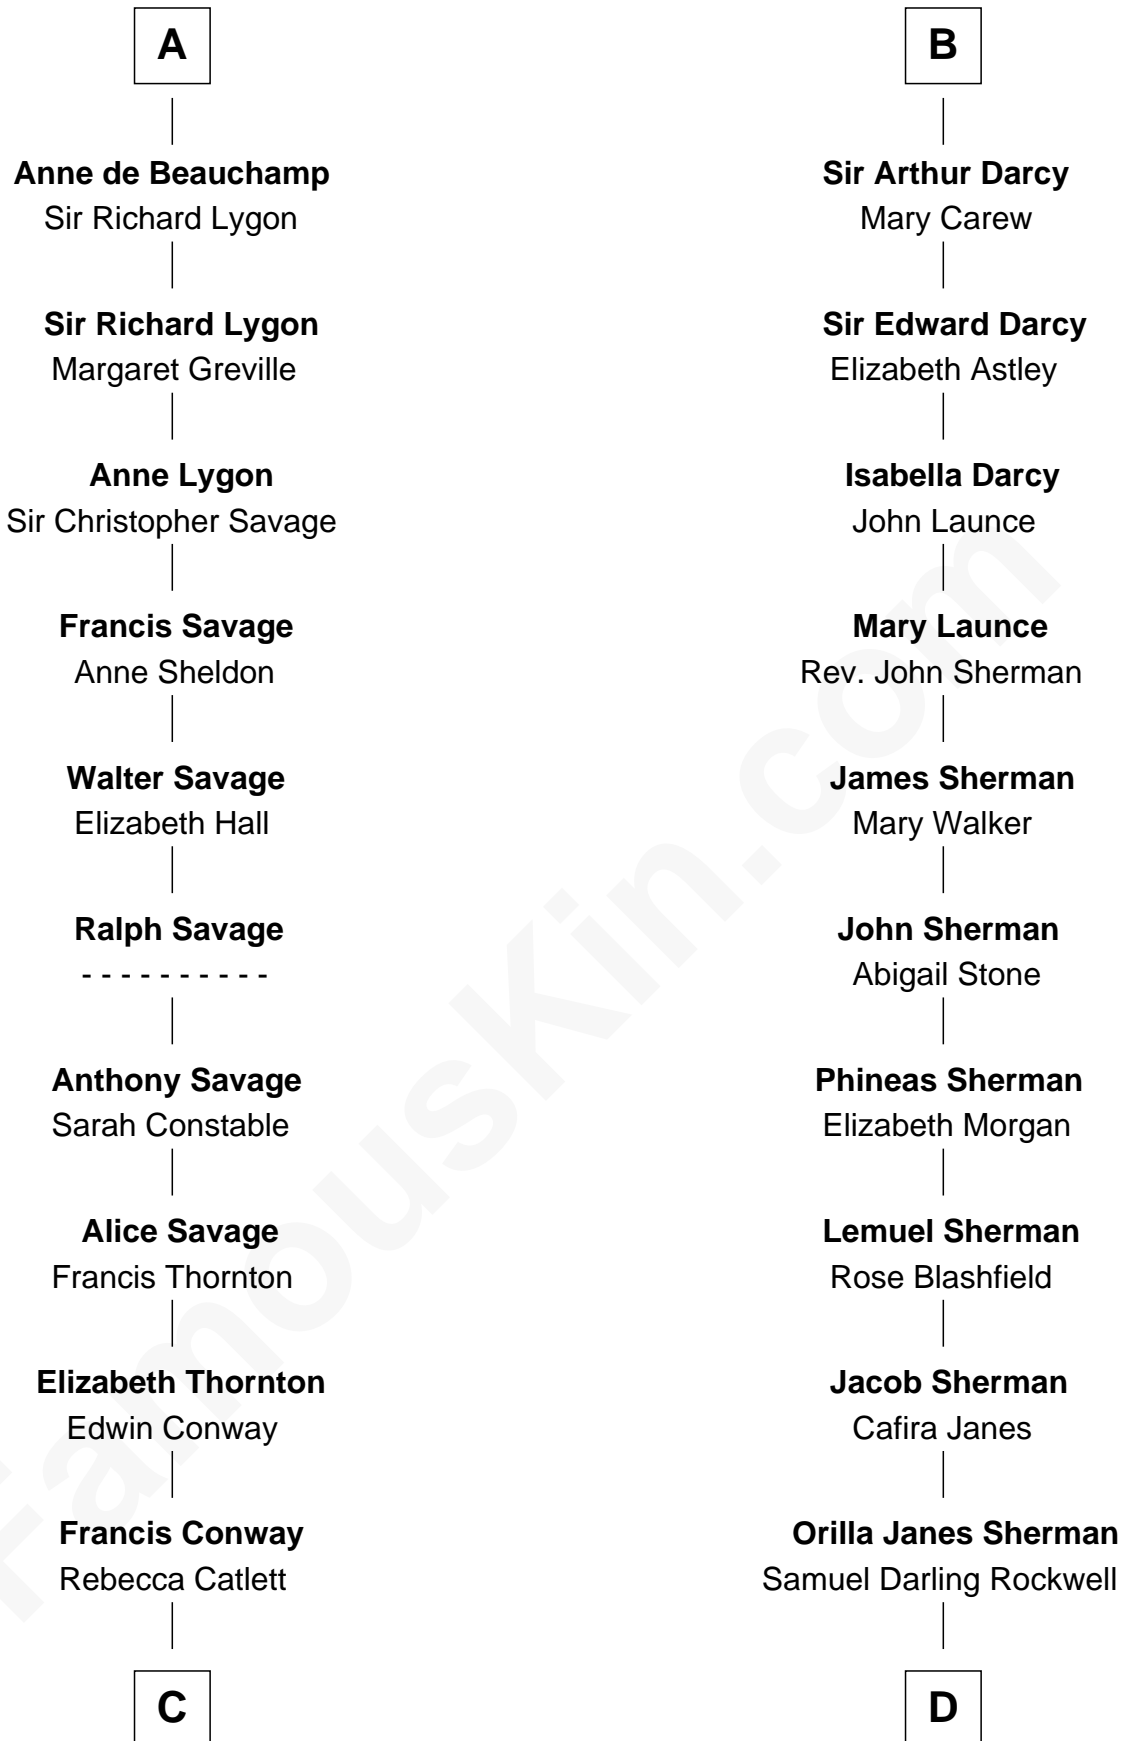

FamousKin.com Relationship Chart of

James Madison

4th U.S. President

18th cousin 1 time removed of

Norman Rockwell

American Artist

John de Botetourte

Maud FitzThomas

C

Eleanor Rose Conway

James Madison

James Madison

4th U.S. President

D

John William Rockwell

Phebe Boyce Waring

Jarvis Waring Rockwell

Anne Mary Hill

Norman Rockwell

American Artist

FamousKin.com