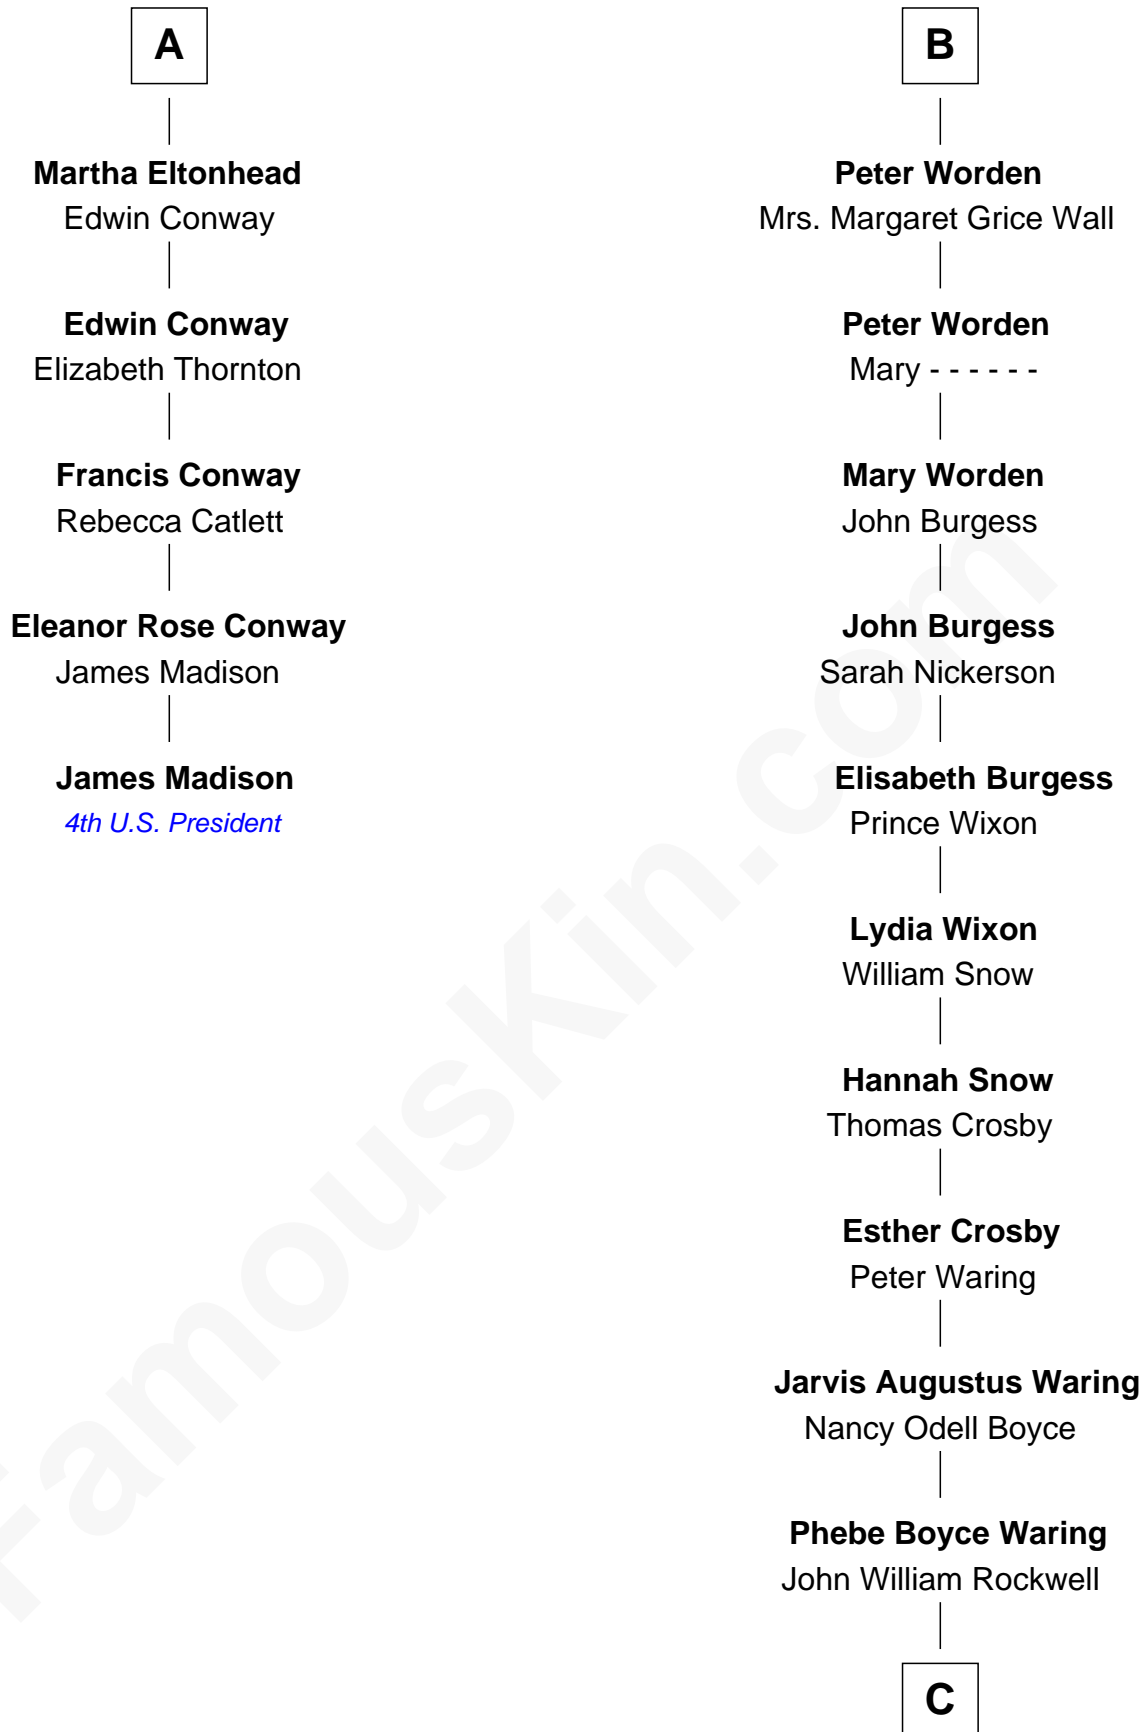

# FamousKin.com Relationship Chart of

**James Madison**

*4th U.S. President*

11th cousin 7 times removed of

**Norman Rockwell**

*American Artist*

**Sir Nicholas Harington**

Isabel English

**C**

|  
**Jarvis Waring Rockwell**

Anne Mary Hill

|  
**Norman Rockwell**

*American Artist*

FamousKin.com