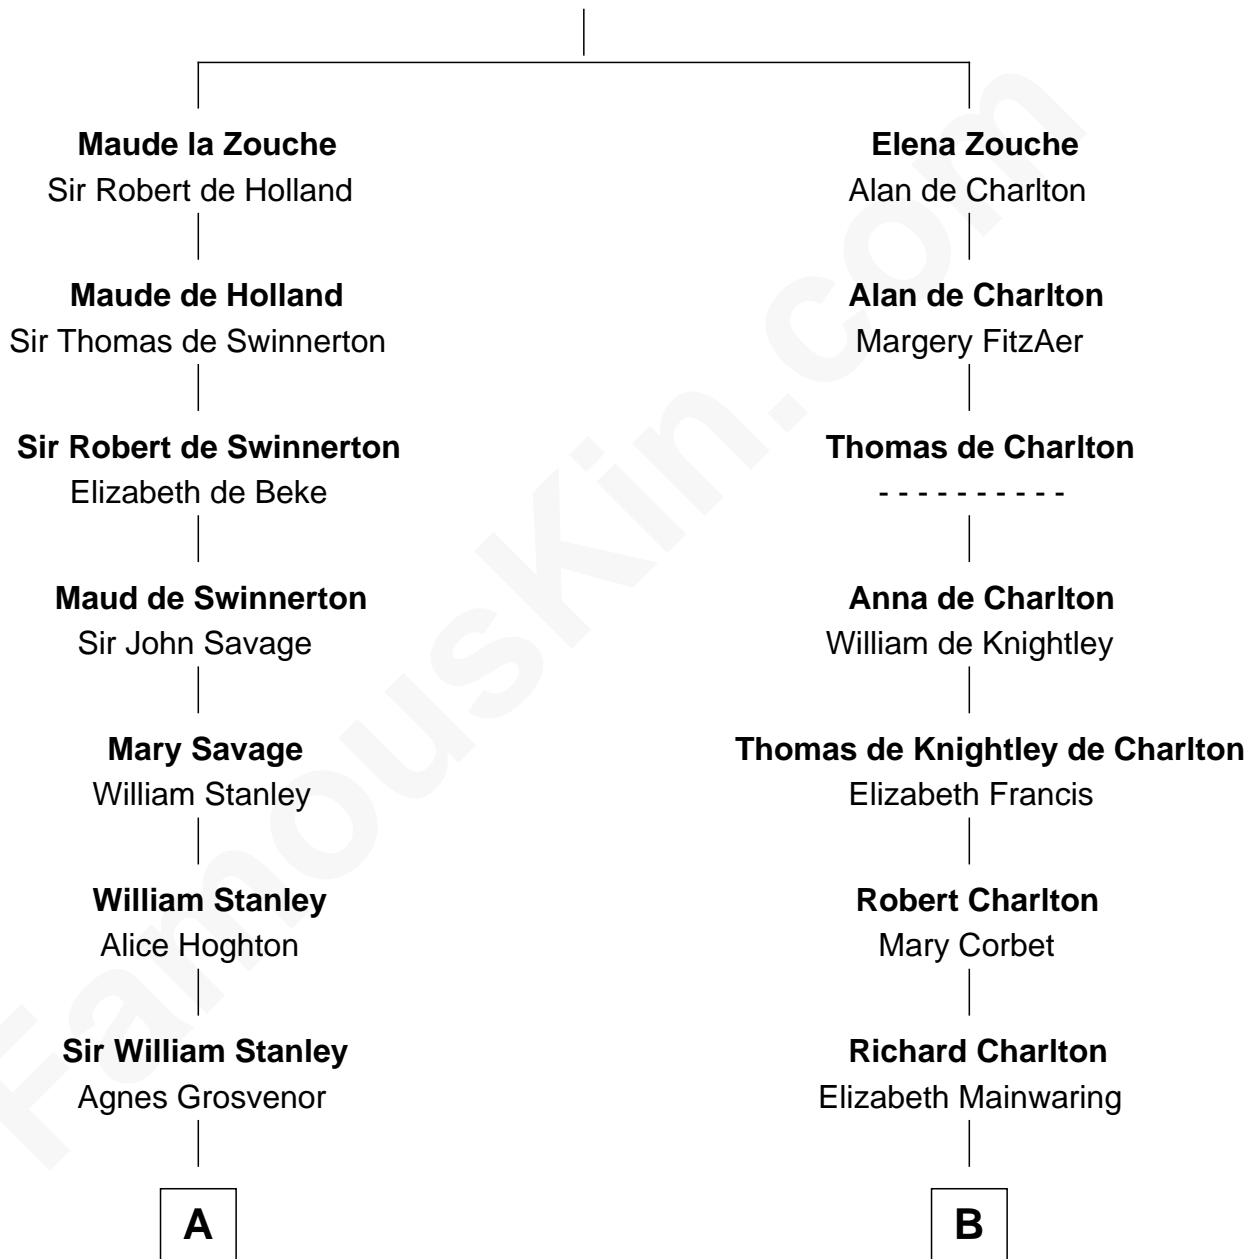

# FamousKin.com Relationship Chart of

**James Madison**

*4th U.S. President*

15th cousin 4 times removed of

**Norman Rockwell**

*American Artist*

**Sir Alan la Zouche**

Eleanor de Segrave

C

John William Rockwell

Phebe Boyce Waring

Jarvis Waring Rockwell

Anne Mary Hill

Norman Rockwell

*American Artist*

FamousKin.com