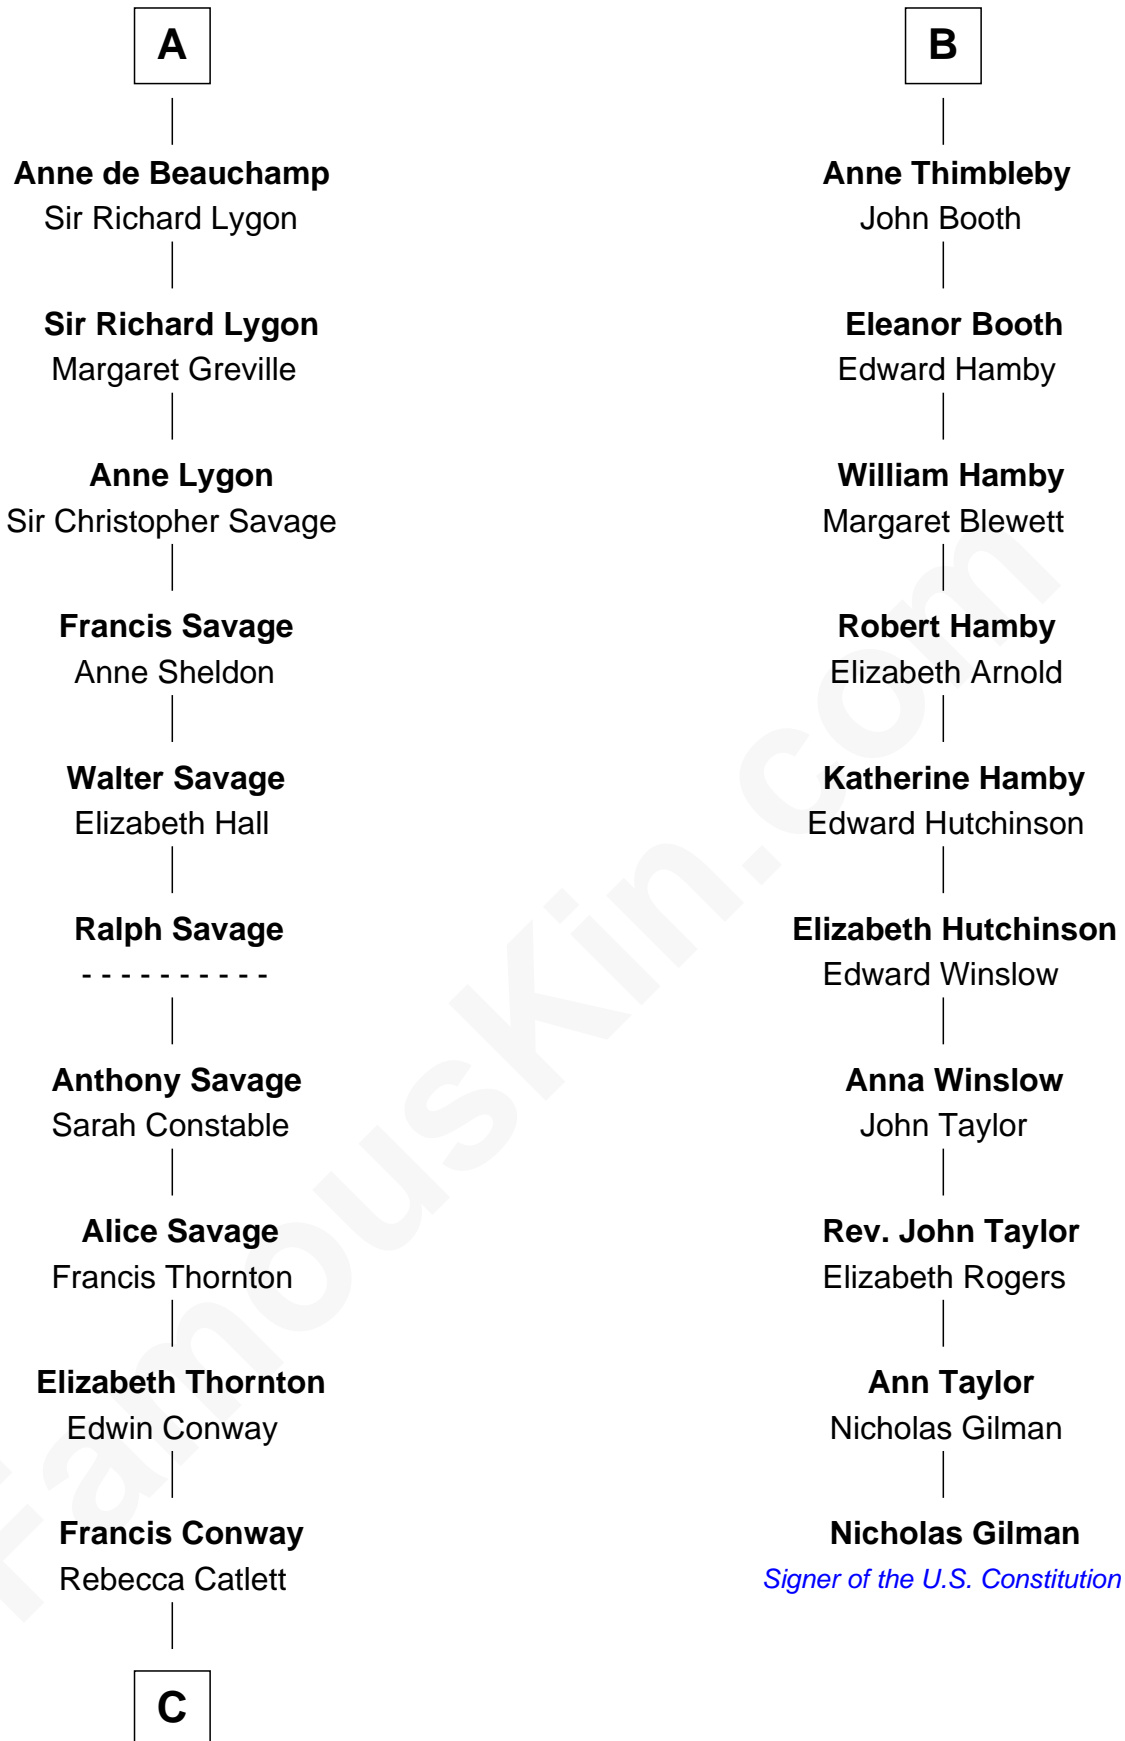

FamousKin.com Relationship Chart of

James Madison

4th U.S. President

16th cousin 2 times removed of

Nicholas Gilman

Signer of the U.S. Constitution

John de Botetourte

Maud FitzThomas

Elizabeth Stafford
Sir Richard de Beauchamp

A

Thomas de Botetourte
Joan de Somery

John de Botetourte
Joyce la Zouche de Mortimer

Joyce de Botetourte
Sir Baldwin Freville

Sir Baldwin Freville
Maude le Scrope

Margaret Freville
Sir Hugh Willoughby

Margery Willoughby
Sir Godfrey Hilton

Elizabeth Hilton
Richard Thimbleby

B

C

—
Eleanor Rose Conway

James Madison

—
James Madison