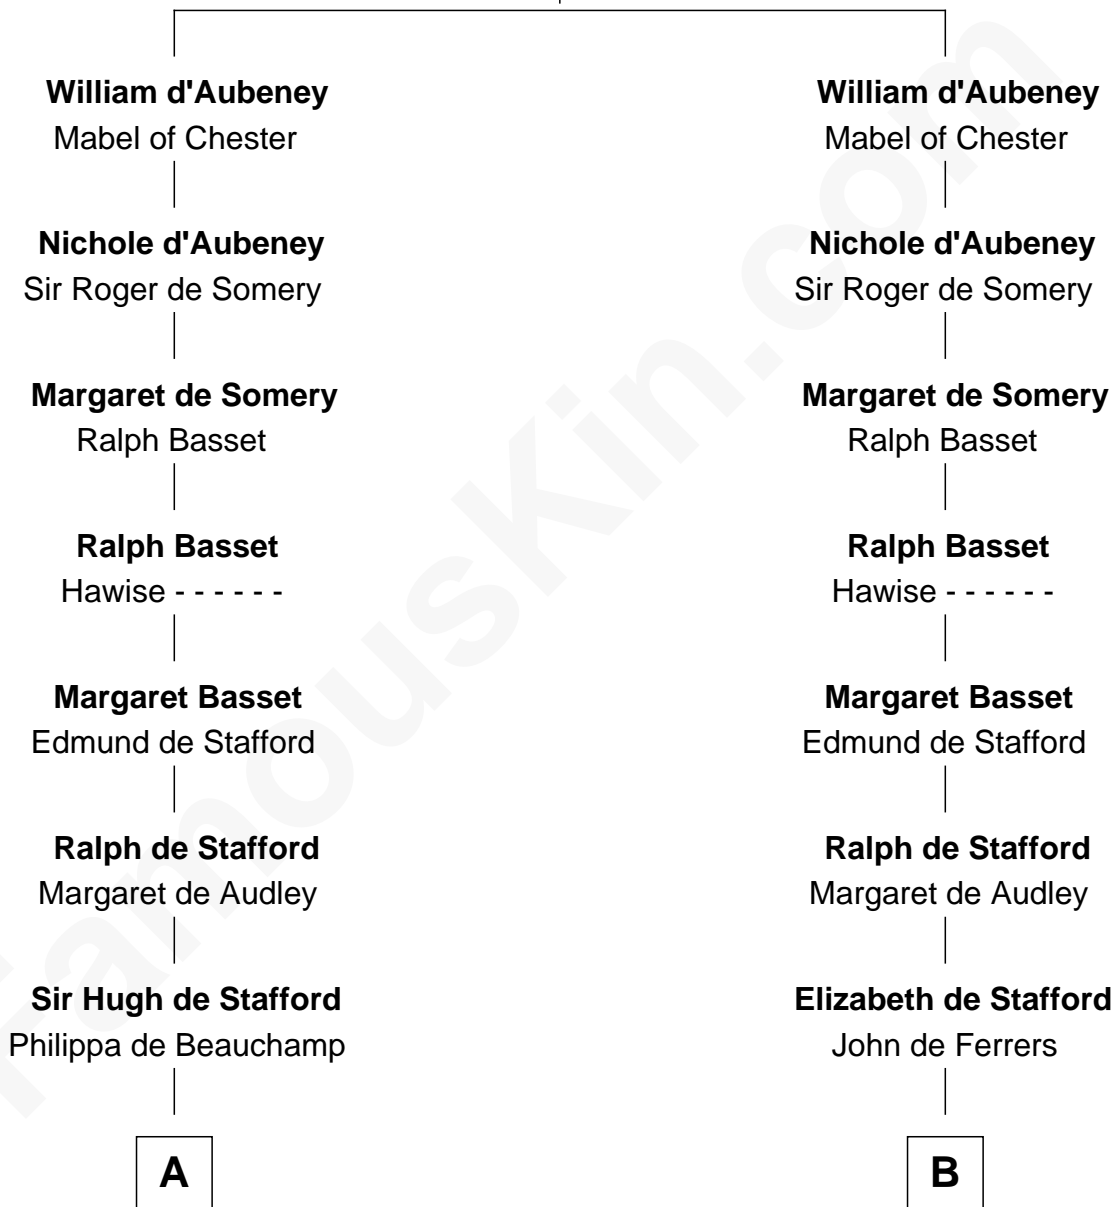

FamousKin.com Relationship Chart of

James Madison

4th U.S. President

19th cousin 2 times removed of

Nicholas Gilman

Signer of the U.S. Constitution

William d'Aubenev

Maud de St. Hilary

C

Rebecca Catlett

Francis Conway

Eleanor Rose Conway

James Madison

James Madison

4th U.S. President

D

Elizabeth Hutchinson

Edward Winslow

Anna Winslow

John Taylor

Rev. John Taylor

Elizabeth Rogers

Ann Taylor

Nicholas Gilman