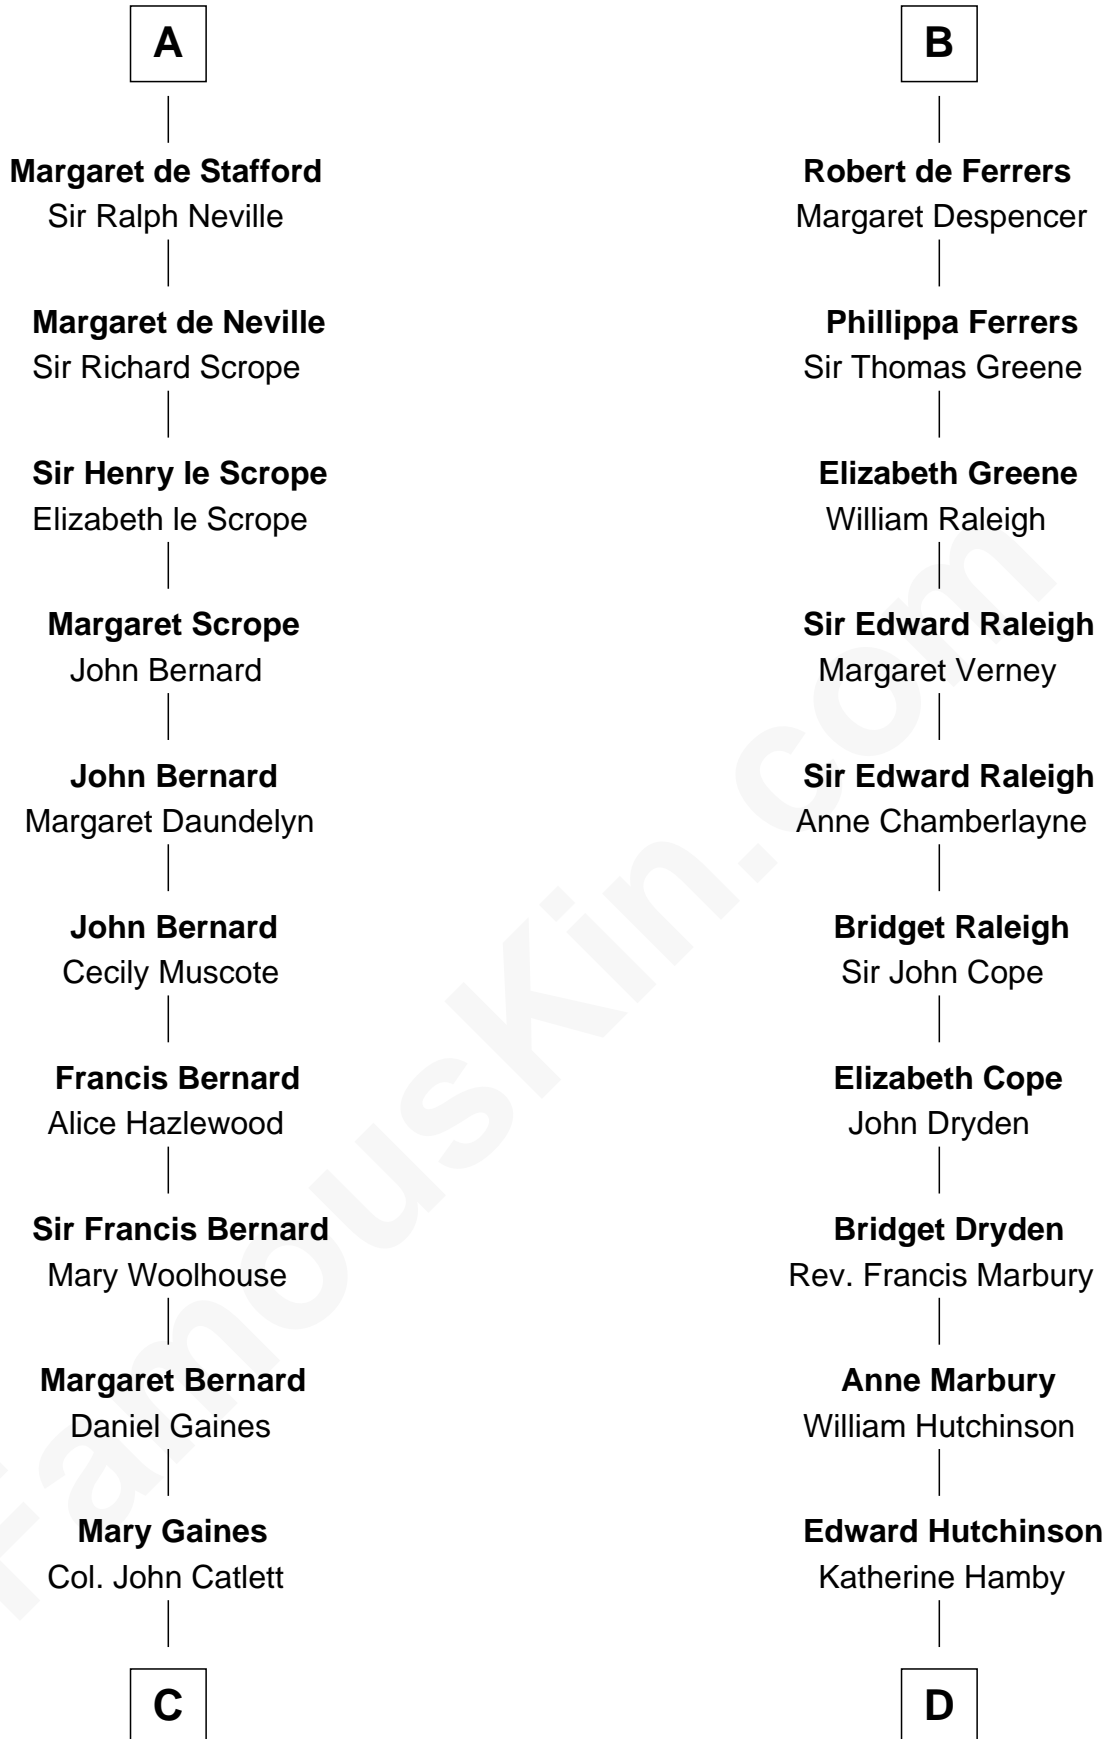

FamousKin.com Relationship Chart of

James Madison

4th U.S. President

19th cousin 2 times removed of

Nicholas Gilman

Signer of the U.S. Constitution

William d'Aubenev

Maud de St. Hilary

C

Rebecca Catlett

Francis Conway

Eleanor Rose Conway

James Madison

James Madison

4th U.S. President

D

Elizabeth Hutchinson

Edward Winslow

Anna Winslow

John Taylor

Rev. John Taylor

Elizabeth Rogers

Ann Taylor

Nicholas Gilman