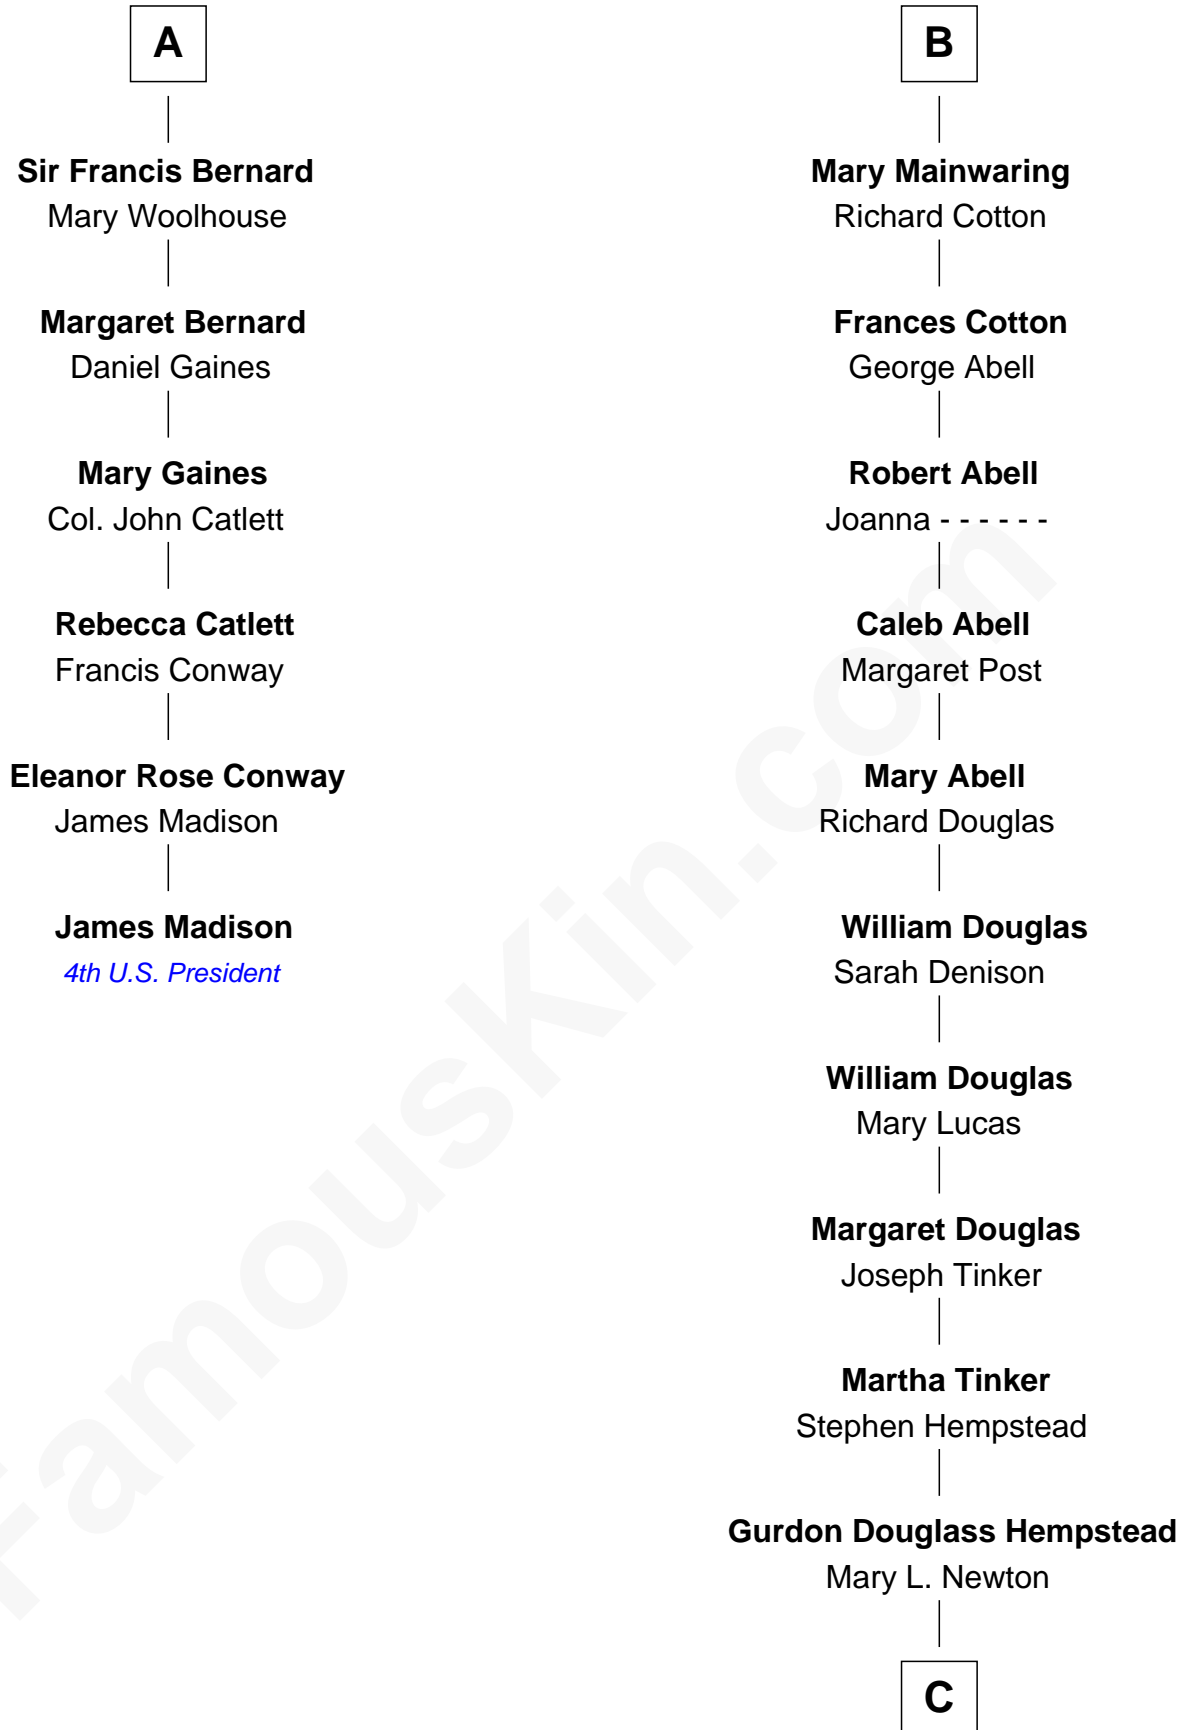

FamousKin.com Relationship Chart of

James Madison

4th U.S. President

12th cousin 9 times removed of

Richard Gere

Movie Actor

John de Welles

Maud de Roos

Margery de Welles

Stephen le Scrope

John le Scrope

Elizabeth Chaworth

Elizabeth le Scrope

Sir Henry le Scrope

Margaret Scrope

John Bernard

Sir Robert Corbet

Dorothy Corbet

Sir Richard Mainwaring

Sir Arthur Mainwaring

Margaret Mainwaring

B

C

Julia Anne Hempstead