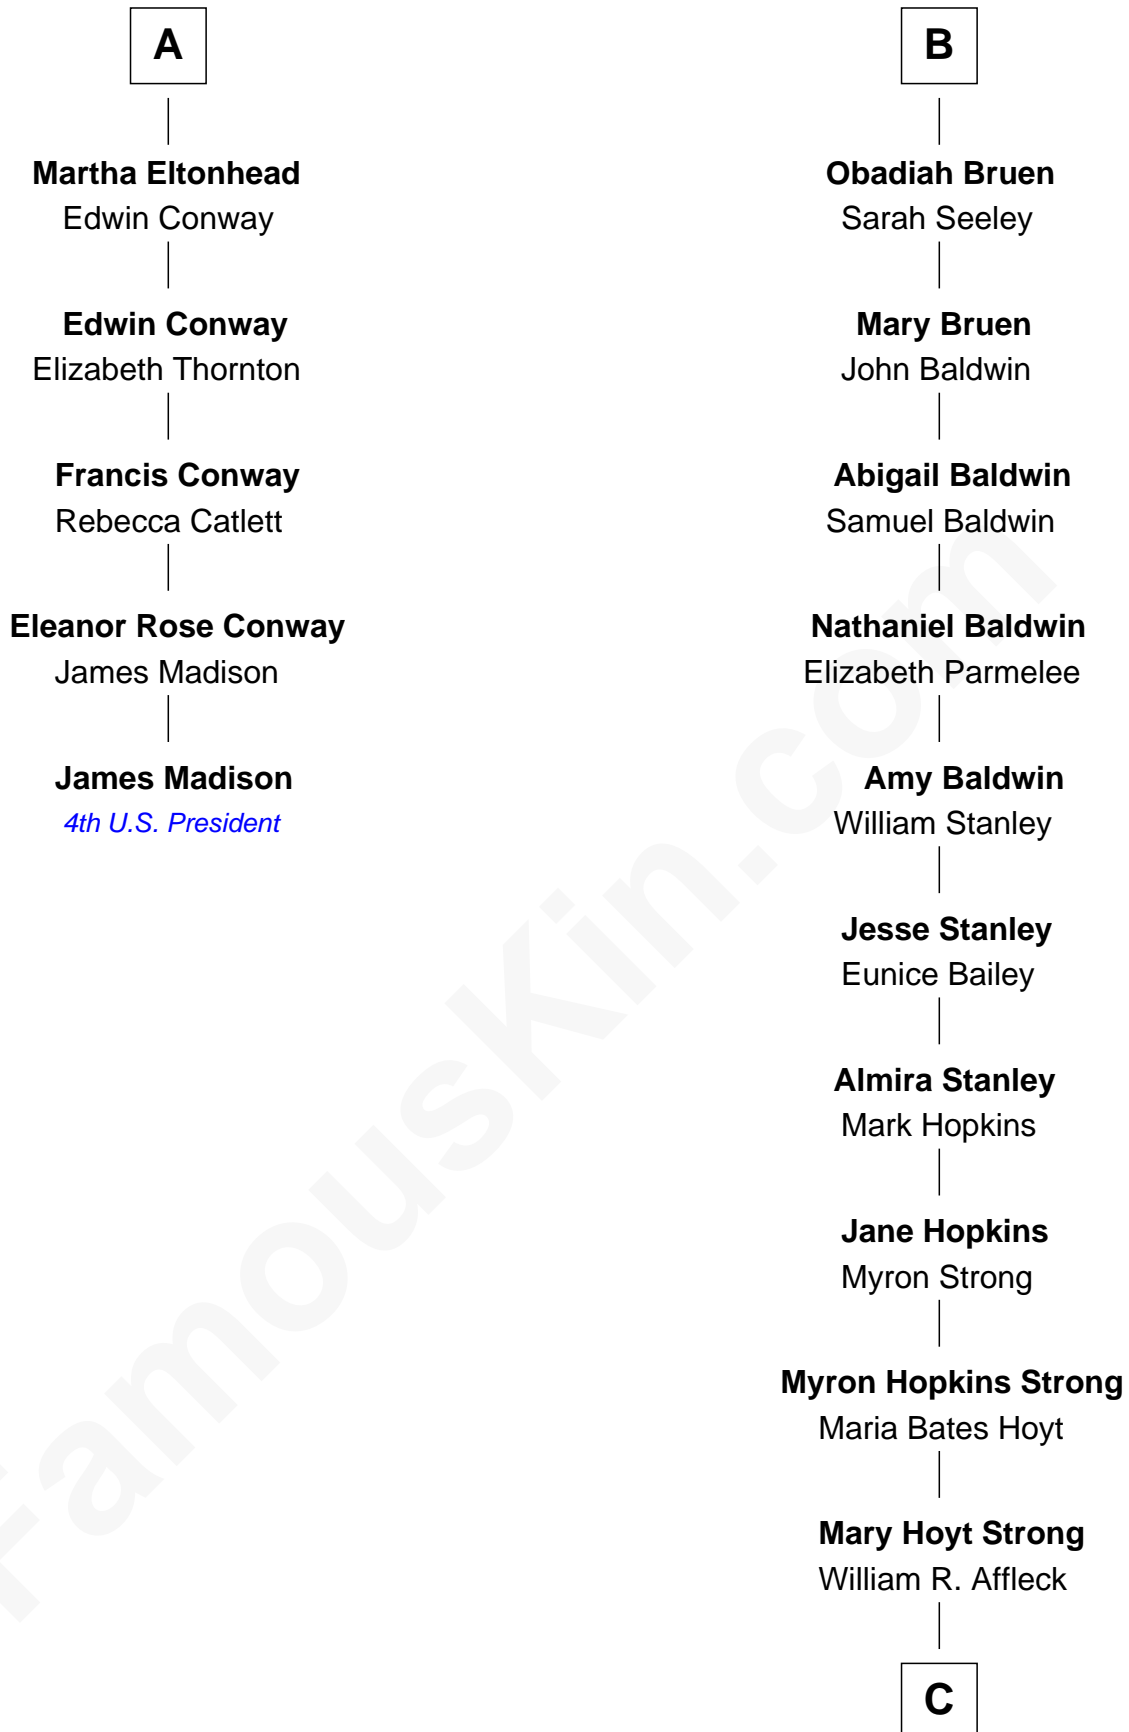

FamousKin.com Relationship Chart of

James Madison

4th U.S. President

11th cousin 9 times removed of

Ben Affleck

Movie Actor

Sir John Savage
Maud de Swinnerton

C

Myron Hopkins Strong Affleck

Frances L. Perkins

Myron Hopkins Strong Affleck

Nancy Louise Byers

Timothy Byers Affleck

Christopher Anne Boldt

Ben Affleck

Movie Actor