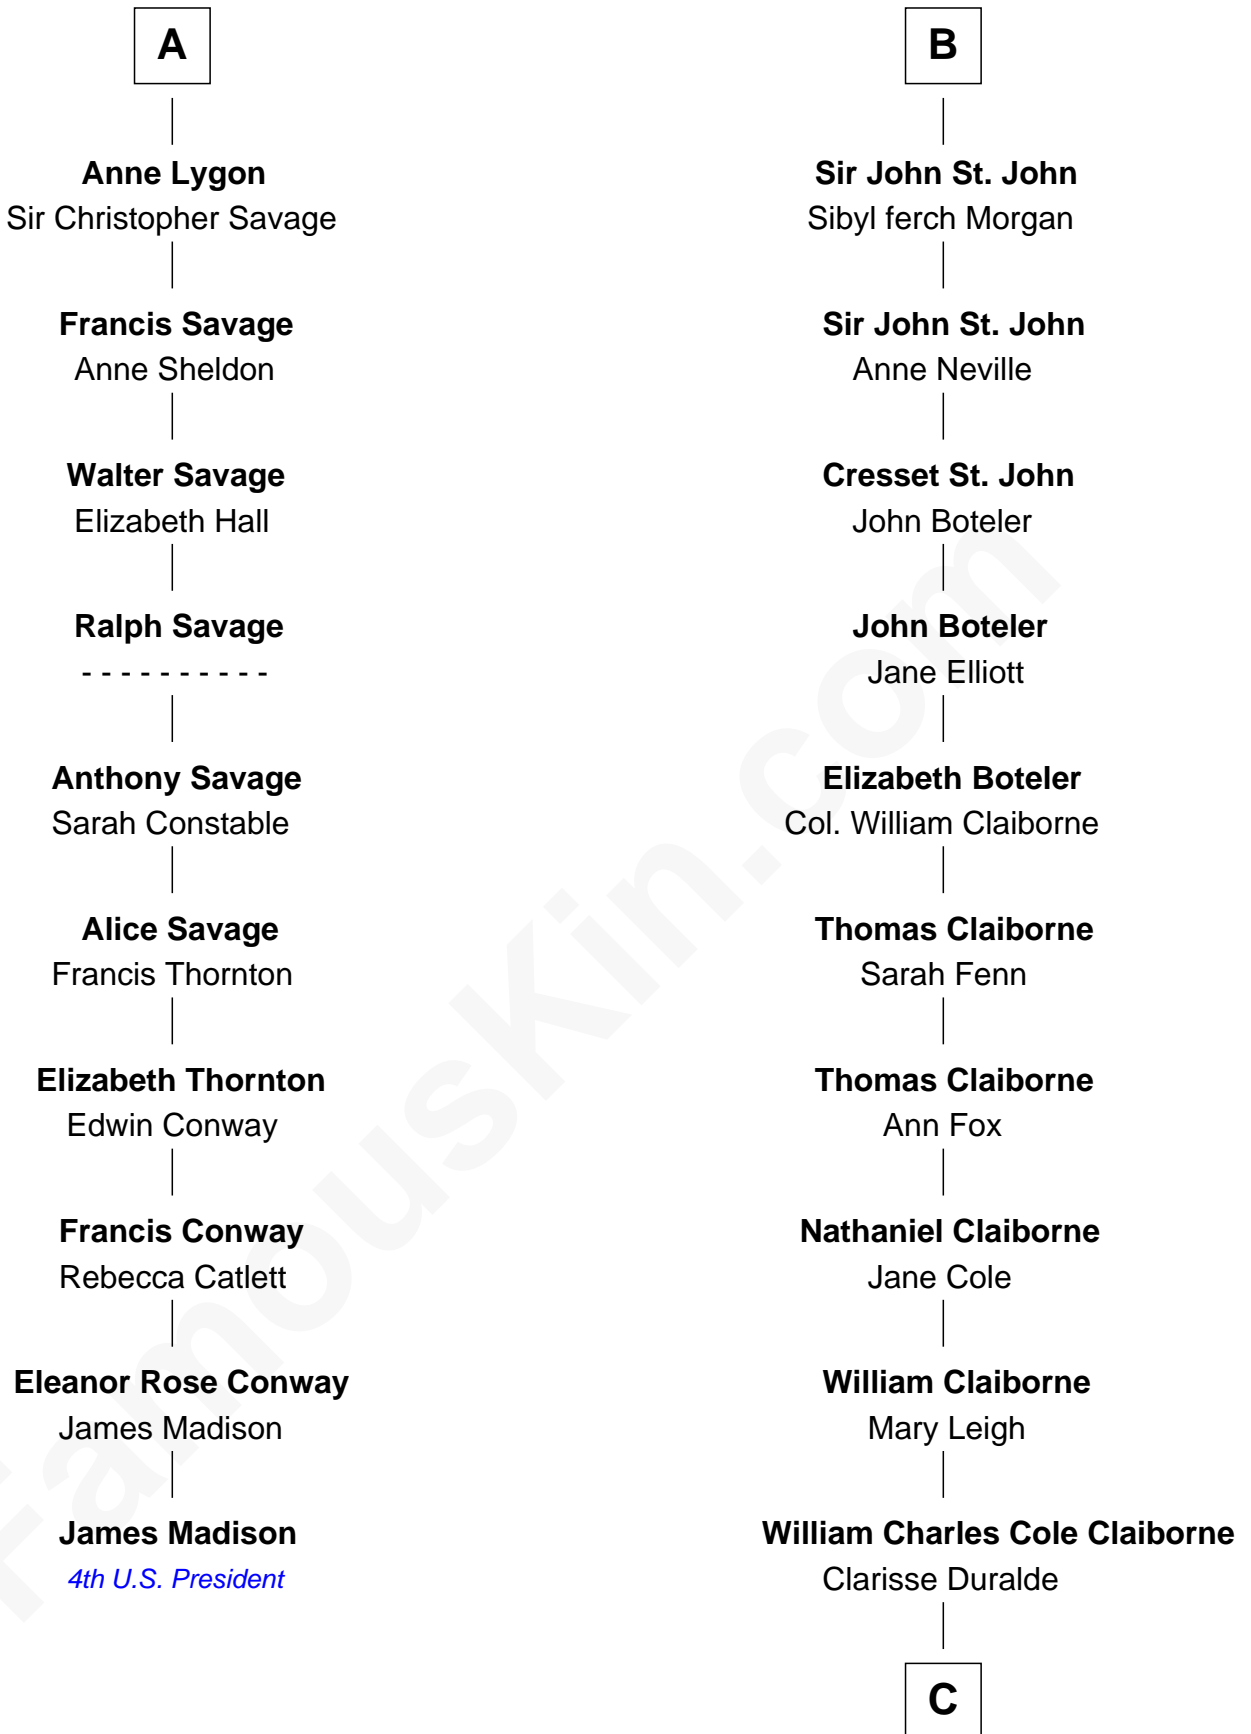

# FamousKin.com Relationship Chart of

**James Madison**

*4th U.S. President*

16th cousin 4 times removed of

**Liz Claiborne**

*Fashion Designer and Founder of Liz Claiborne Inc.*

**Sir Walter de Beauchamp**

**Roger de Beauchamp**

- - - - -

**Sir Roger de Beauchamp**

Sibyl de Pateshulle

**Sir Roger de Beauchamp**

Joan de Clopton

**Sir Roger Beauchamp**

Mary - - - - -

**Sir John Beauchamp**

Edith Stourton

**Margaret Beauchamp**

Sir Oliver St. John

**Sir John St. John**

Alice Bradshagh

**B**

**C**

**William Charles Cole Claiborne**

Louise de Balathier

**Fernand Claiborne**

Marie Louise Villeré

**Omer Villere Claiborne**

Carolyn Louise Fenner

**Liz Claiborne**

*Found of Liz Claiborne Inc.*