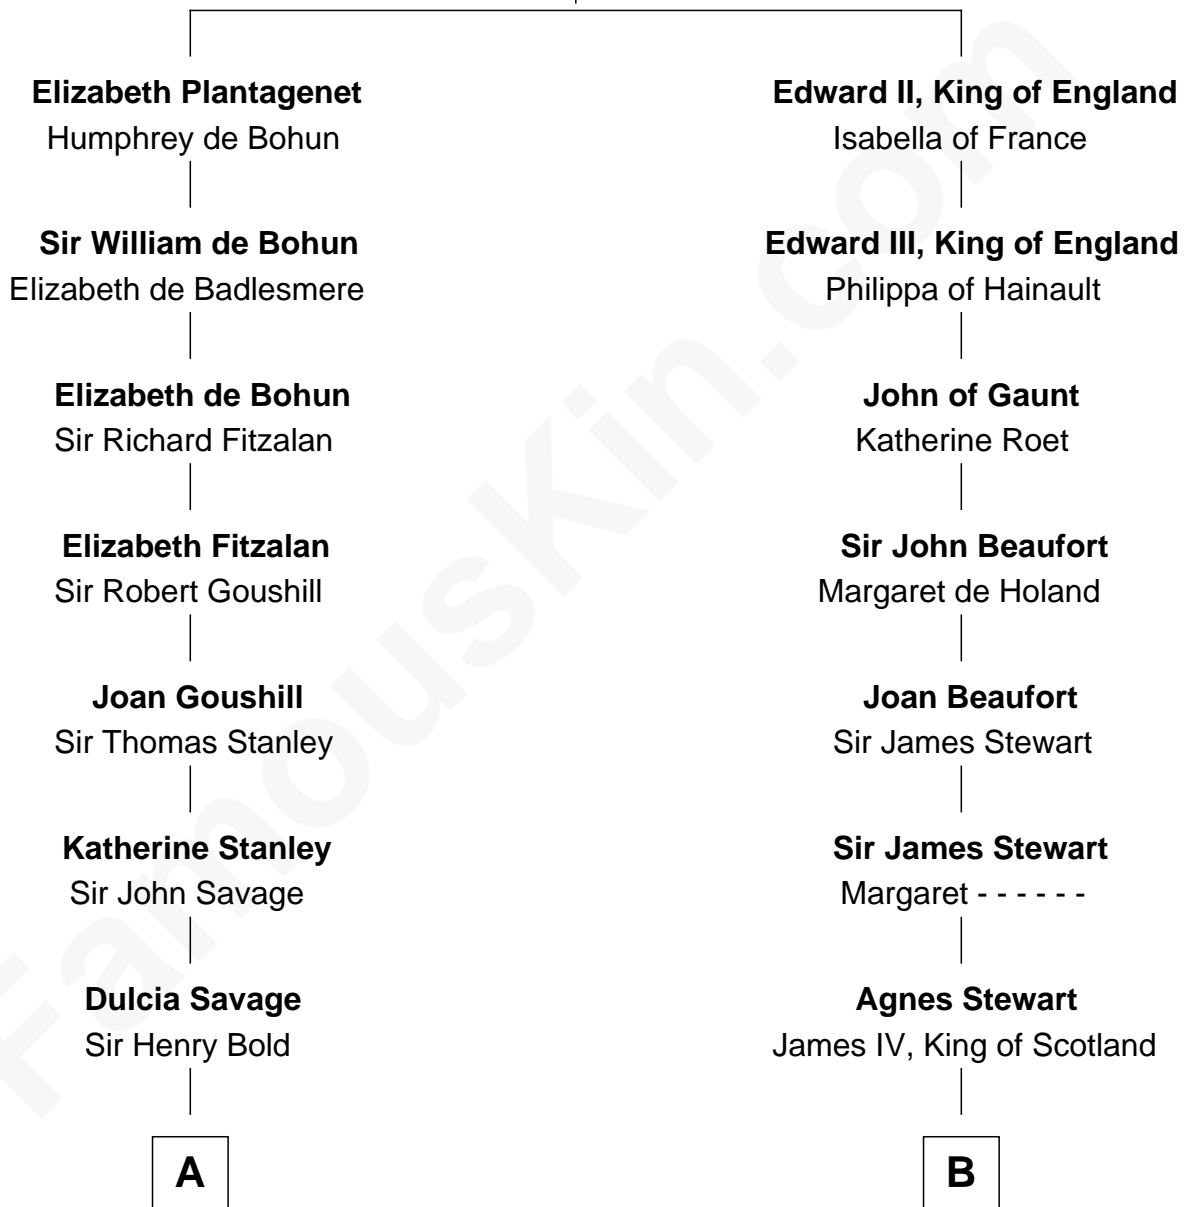

FamousKin.com Relationship Chart of

James Madison

4th U.S. President

15th cousin 6 times removed of

Howard Dean

79th Governor of Vermont

King Edward I
Eleanor of Castile

C

James William Maitland

Agnes Jane O'Reilly

Thomas A. Maitland

Helen Abby Van Voorhis

James William Maitland

Sylvia Wigglesworth

Andrea Belden Maitland

Howard Brush Dean