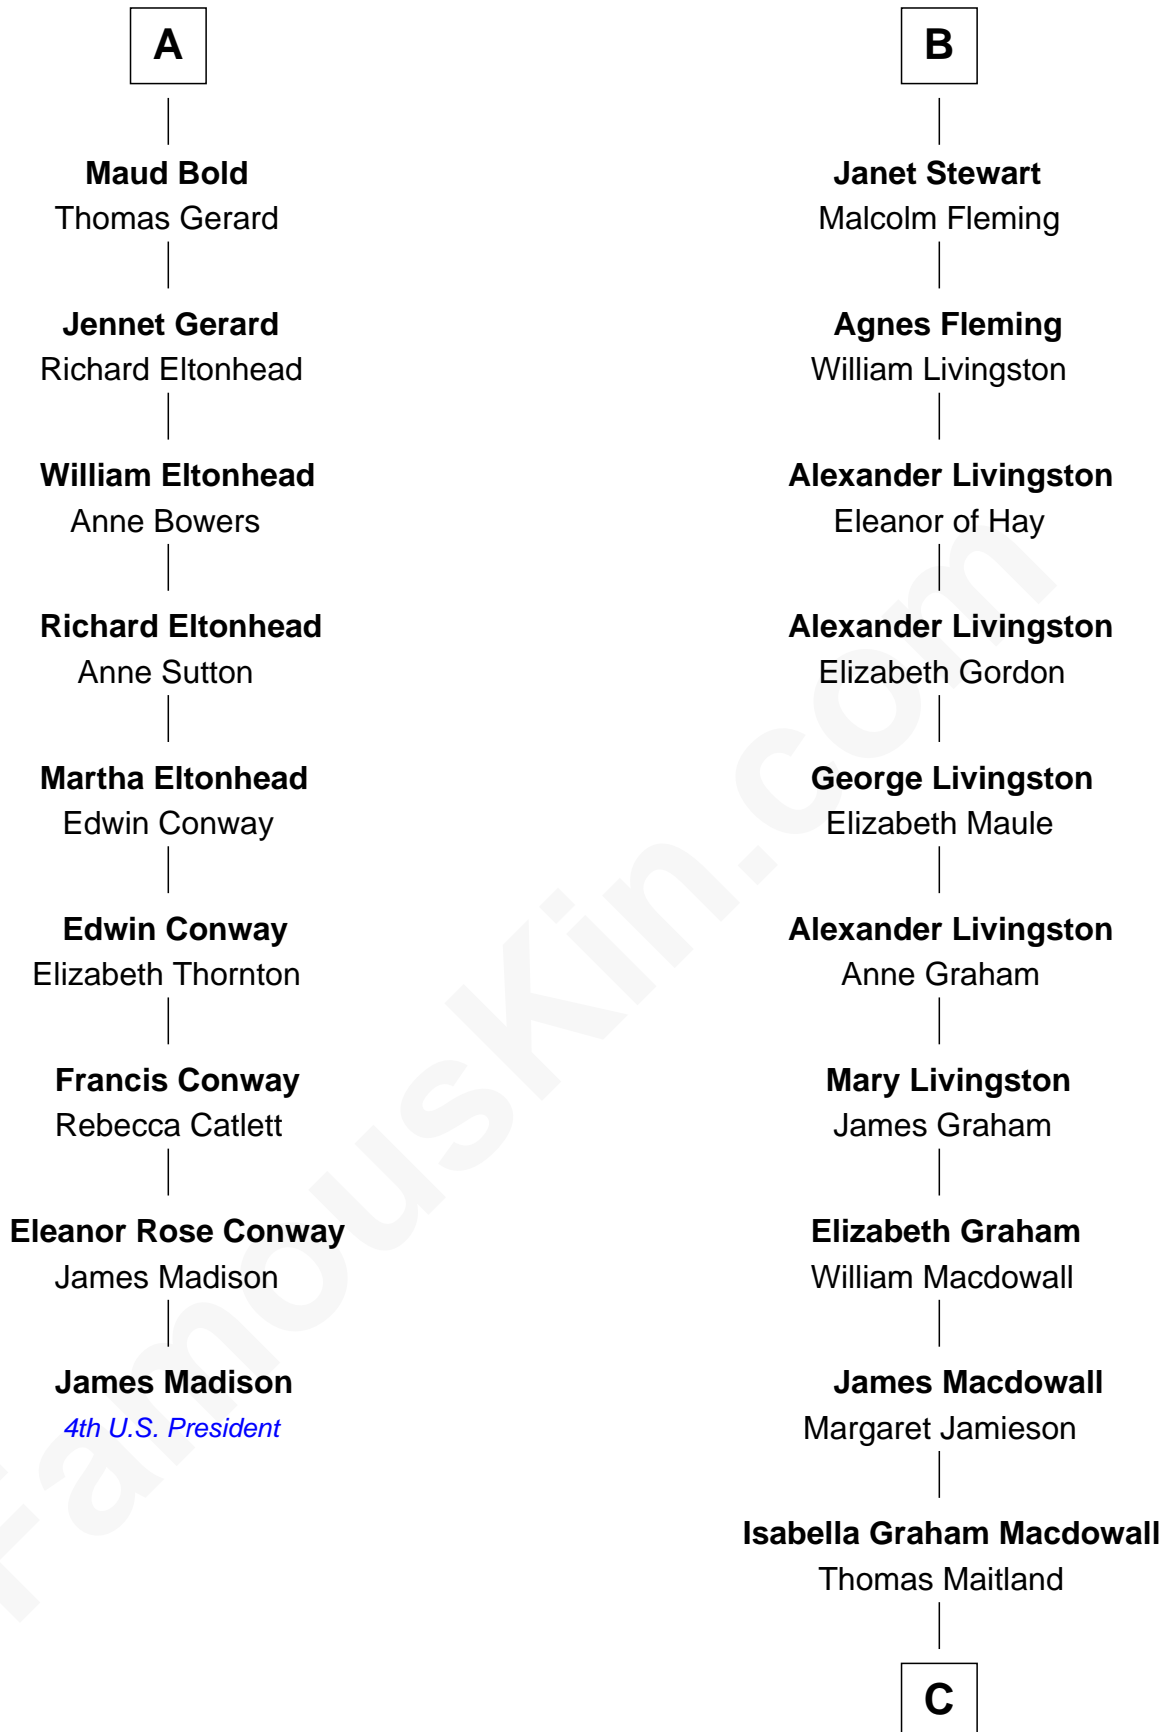

FamousKin.com Relationship Chart of

James Madison

4th U.S. President

15th cousin 6 times removed of

Howard Dean

79th Governor of Vermont

King Edward I
Eleanor of Castile

C

James William Maitland

Agnes Jane O'Reilly

Thomas A. Maitland

Helen Abby Van Voorhis

James William Maitland

Sylvia Wigglesworth

Andrea Belden Maitland

Howard Brush Dean