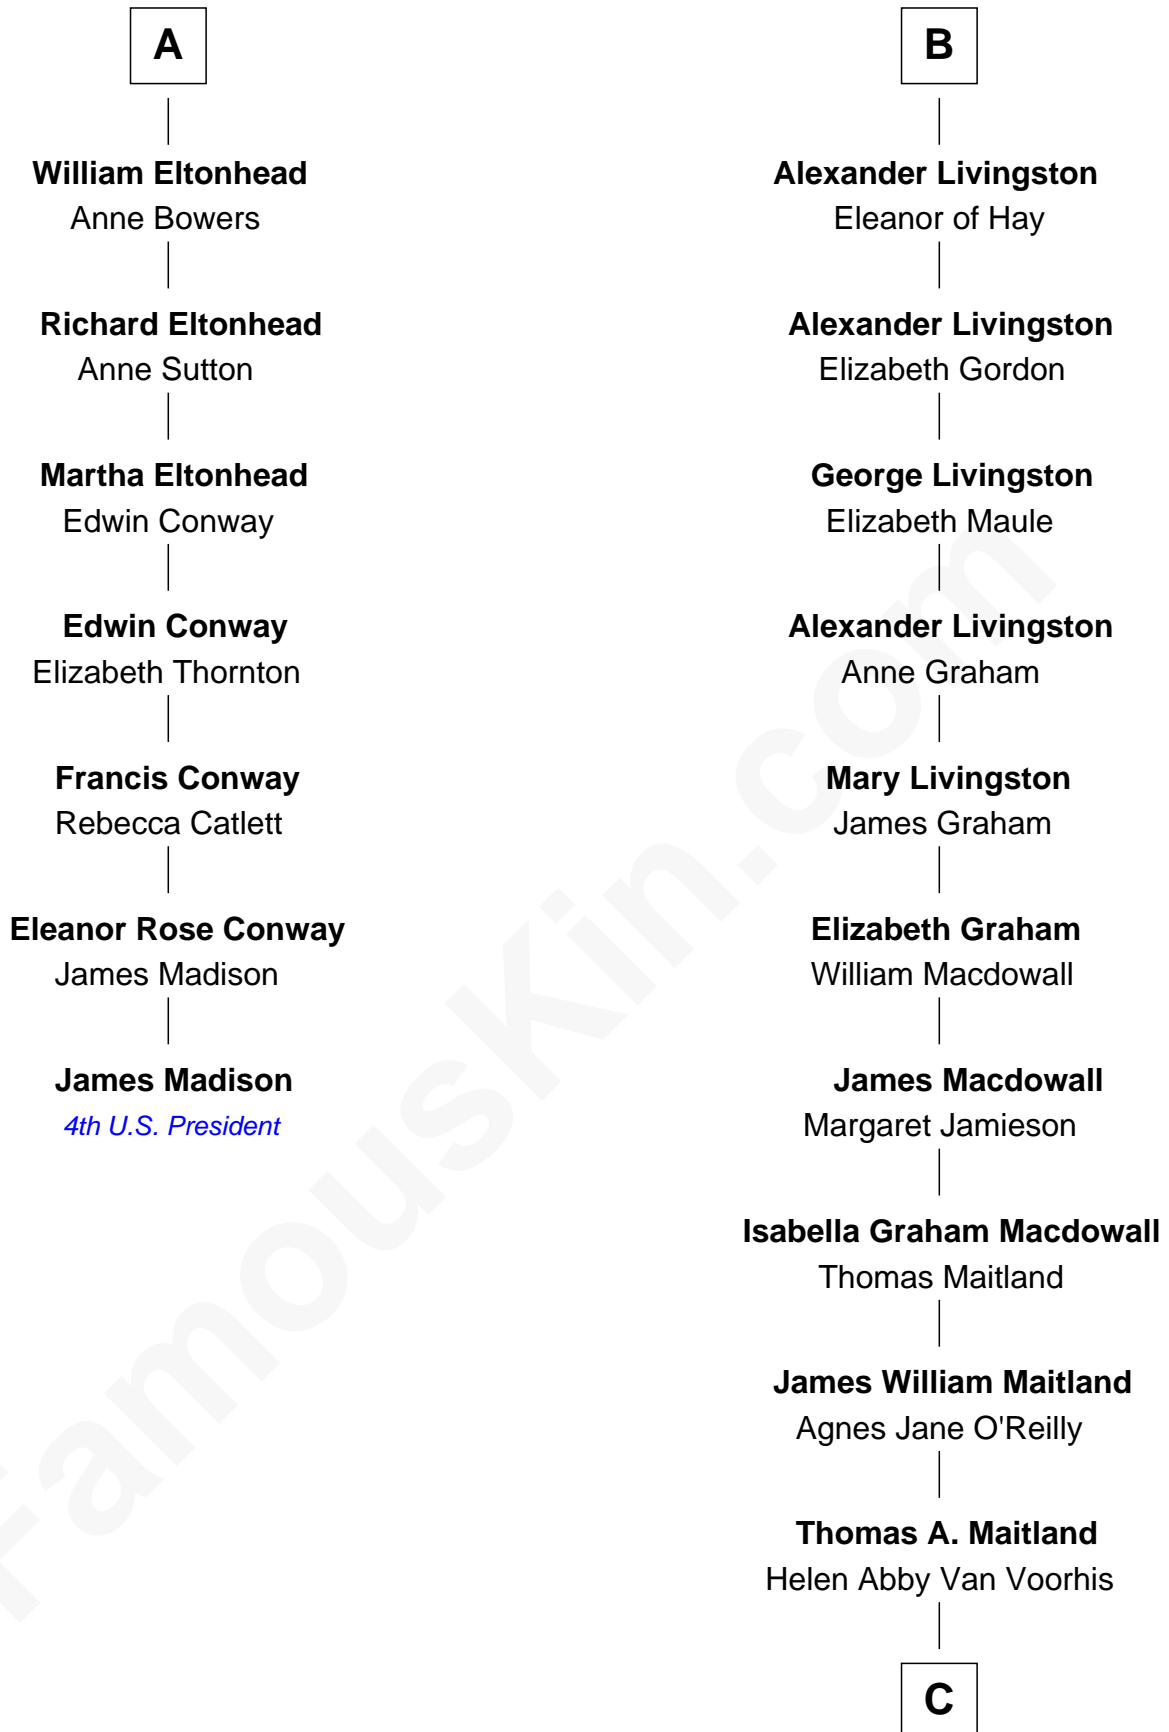

# FamousKin.com Relationship Chart of

**James Madison**

*4th U.S. President*

13th cousin 6 times removed of

**Howard Dean**

*79th Governor of Vermont*

**Richard Fitzalan**  
Eleanor Plantagenet

**Sir Richard Fitzalan**  
Elizabeth de Bohun

**Elizabeth Fitzalan**  
Sir Robert Goushill

**Joan Goushill**  
Sir Thomas Stanley

**Katherine Stanley**  
Sir John Savage

**Dulcia Savage**  
Sir Henry Bold

**Maud Bold**  
Thomas Gerard

**Jennet Gerard**  
Richard Eltonhead

**A**

**Alice Fitzalan**  
Sir Thomas de Holand

**Margaret de Holand**  
Sir John Beaufort

**Joan Beaufort**  
Sir James Stewart

**Sir James Stewart**  
Margaret - - - - -

**Agnes Stewart**  
James IV, King of Scotland

**Janet Stewart**  
Malcolm Fleming

**Agnes Fleming**  
William Livingston

**B**

C

James William Maitland

Sylvia Wigglesworth

Andrea Belden Maitland

Howard Brush Dean