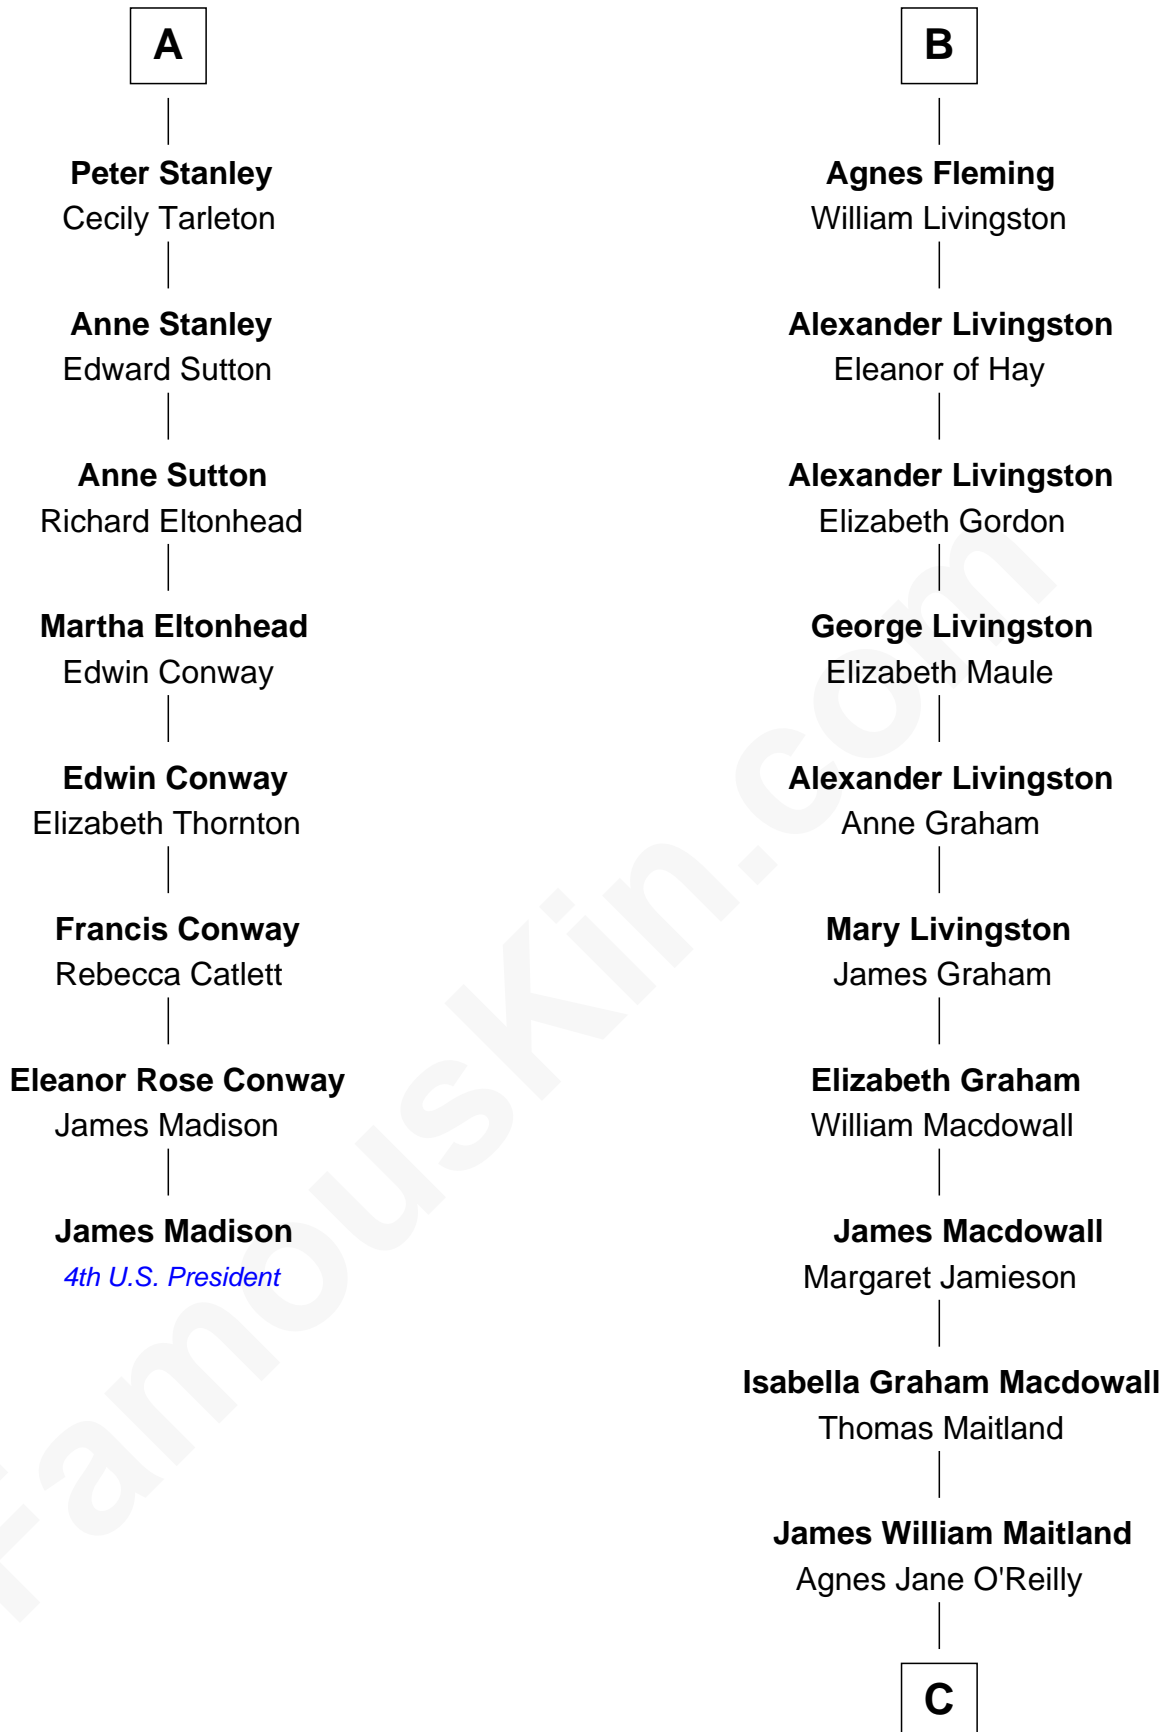

FamousKin.com Relationship Chart of

James Madison

4th U.S. President

14th cousin 6 times removed of

Howard Dean

79th Governor of Vermont

Sir Robert de Holland

Maude la Zouche

Maude de Holland
Sir Thomas de Swinnerton

Sir Robert de Swinnerton
Elizabeth de Beke

Maud de Swinnerton
Sir John Savage

Mary Savage
William Stanley

William Stanley
Alice Hoghton

Sir William Stanley
Agnes Grosvenor

Sir William Stanley
Anne Harington

A

Thomas Holand
Joan Plantagenet

Sir Thomas de Holand
Alice Fitzalan

Margaret de Holand
Sir John Beaufort

Joan Beaufort
Sir James Stewart

Sir James Stewart
Margaret - - - - -

Agnes Stewart
James IV, King of Scotland

Janet Stewart
Malcolm Fleming

B

C

Thomas A. Maitland
Helen Abby Van Voorhis

James William Maitland
Sylvia Wigglesworth

Andrea Belden Maitland
Howard Brush Dean

Howard Dean
79th Governor of Vermont