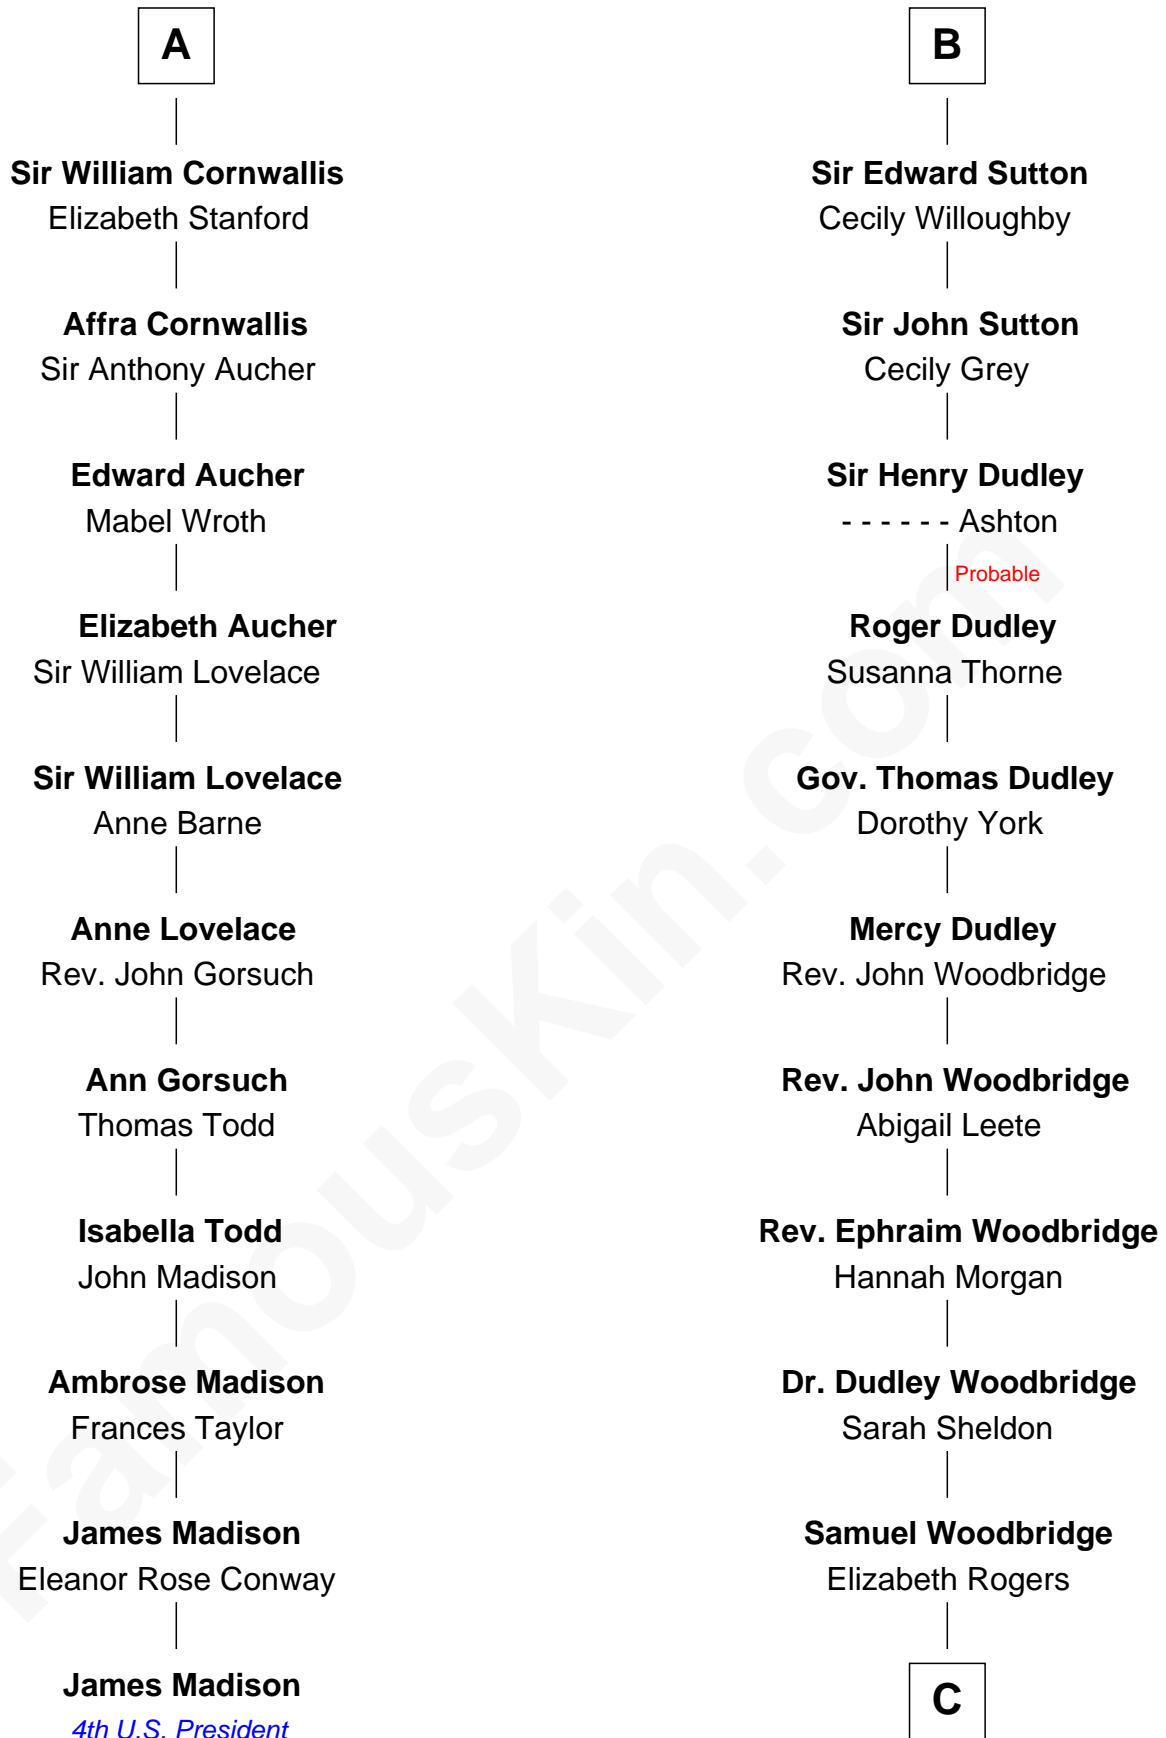

FamousKin.com Relationship Chart of

James Madison

4th U.S. President

17th cousin 4 times removed of

Humphrey Bogart

Movie Actor

Sir Hugh le Despencer

Isabella de Beauchamp

Margaret de Goushill

Sir Philip le Despencer

Joan de Cobham

Sir Philip le Despencer

Elizabeth - - - - -

Alice le Despenser

Sir John Sutton

Sir John Sutton

Constance Blount

Sir John Sutton

Elizabeth Berkeley

Sir Edmund Sutton

Joyce Tiptoft

B

C

Charlotte Sophia Woodbridge

Dyer Perkins

Elizabeth Rogers Perkins

Harvey Humphrey

John Perkins Humphrey

Frances Dewey Churchill

Maud Humphrey

Dr. Belmont Deforest Bogart

Humphrey Bogart