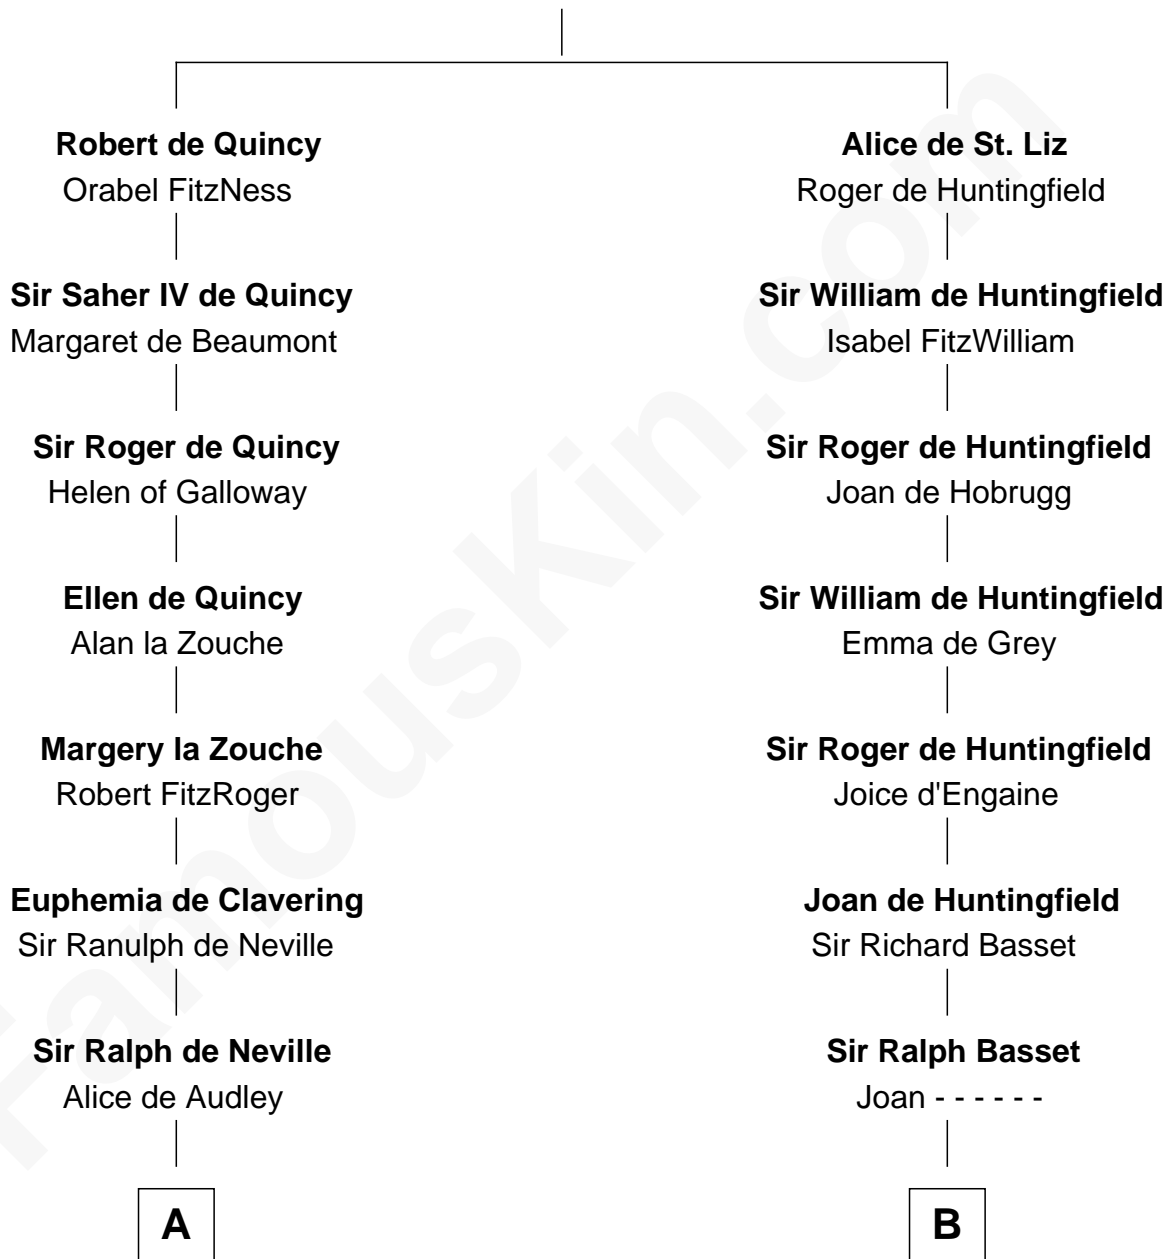

FamousKin.com Relationship Chart of

James Madison

4th U.S. President

20th cousin of

William Greene

2nd Governor of Rhode Island

Saher I de Quincy

Maud de St. Liz

C

Mary Gaines
Col. John Catlett

Rebecca Catlett
Francis Conway

Eleanor Rose Conway
James Madison

James Madison
4th U.S. President

D

Annis Almy
John Greene

Samuel Greene
Mary Gorton