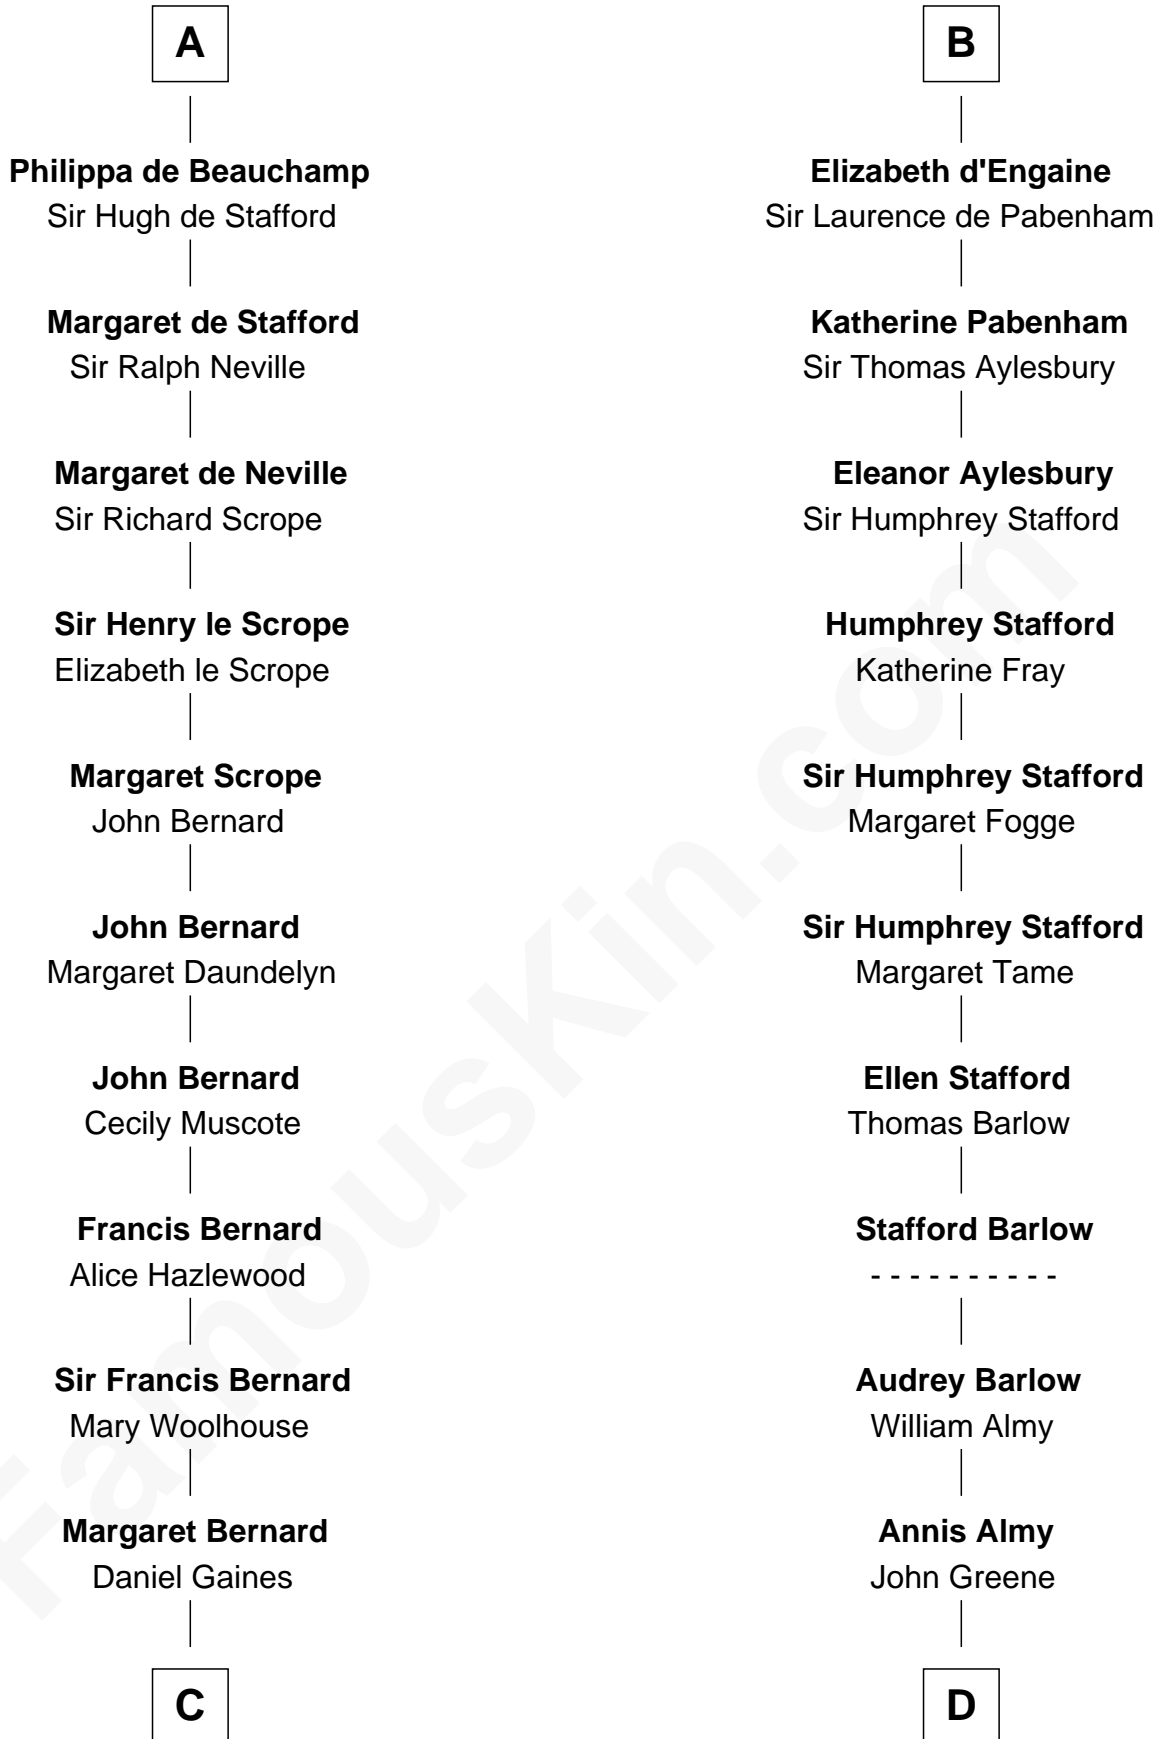

FamousKin.com Relationship Chart of

James Madison

4th U.S. President

19th cousin 1 time removed of

William Greene

2nd Governor of Rhode Island

C

Mary Gaines
Col. John Catlett

Rebecca Catlett
Francis Conway

Eleanor Rose Conway
James Madison

James Madison
4th U.S. President

D

Samuel Greene
Mary Gorton

William Greene
Catharine Greene

William Greene
2nd Governor of Rhode Island