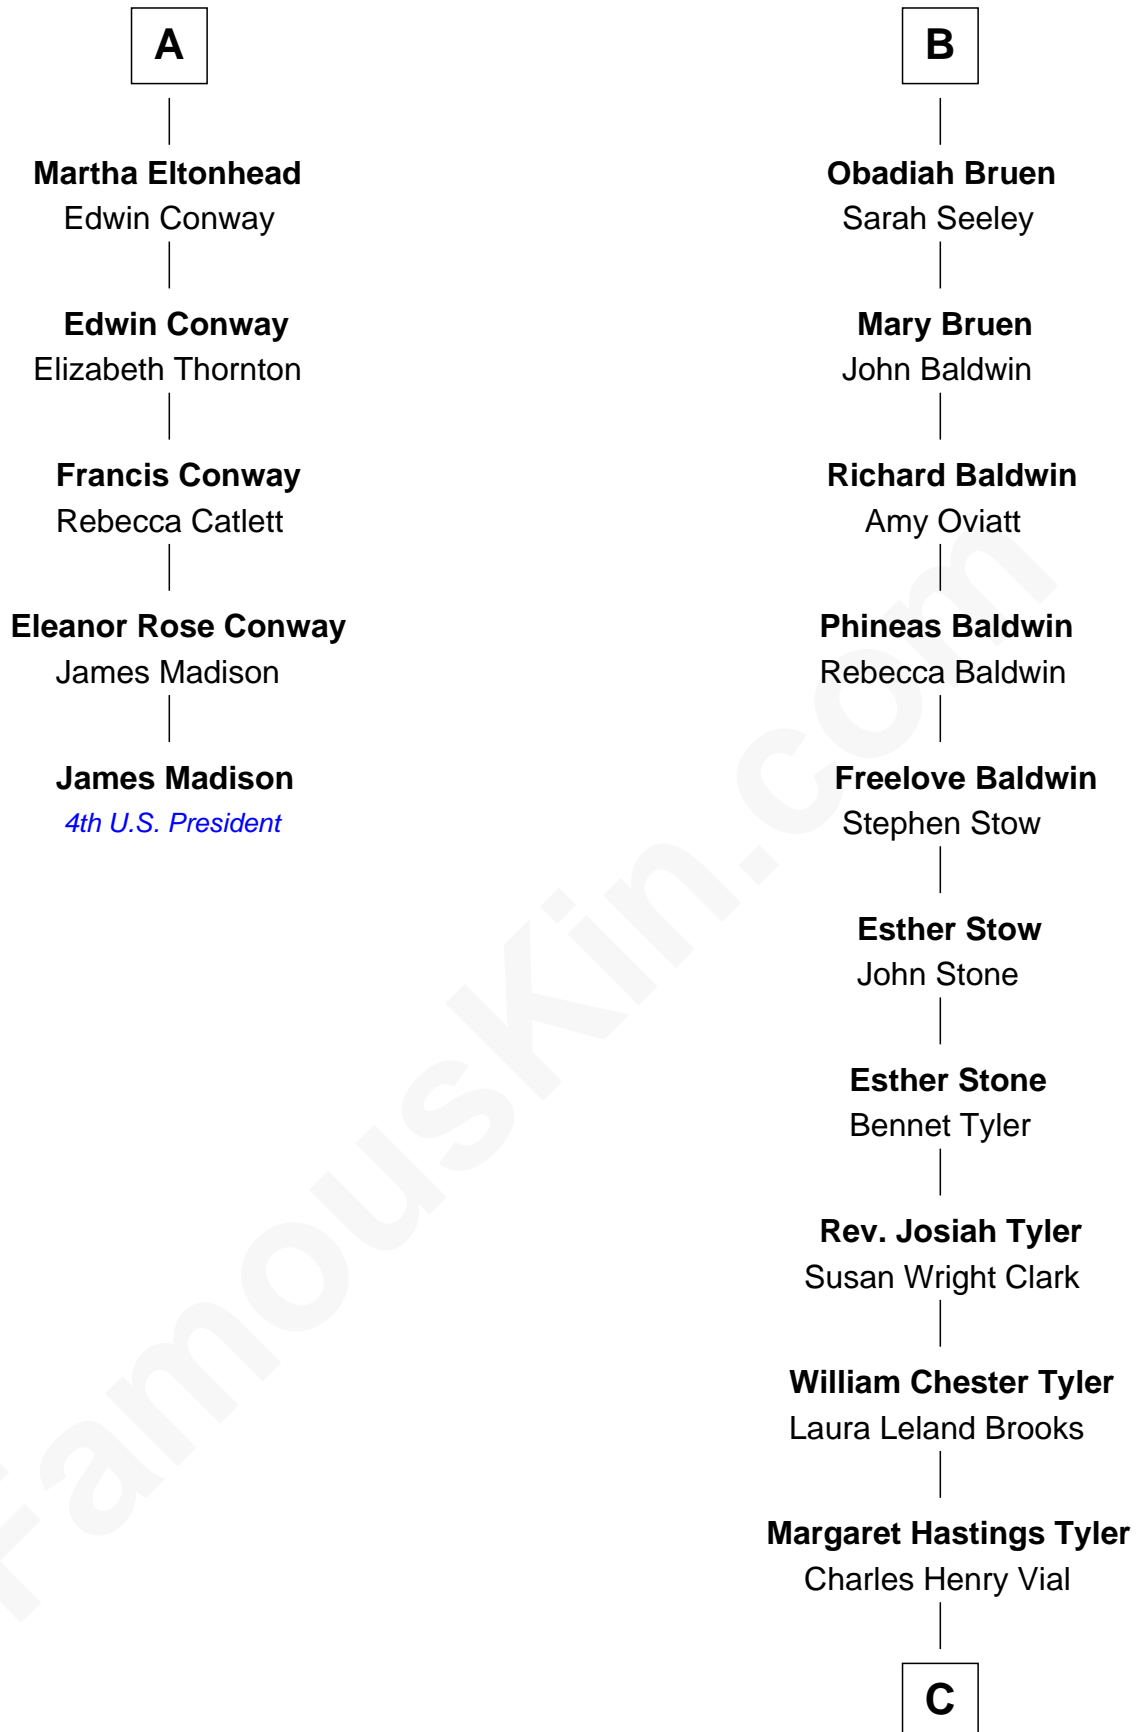

FamousKin.com Relationship Chart of

James Madison

4th U.S. President

11th cousin 8 times removed of

Kate Upton

Sports Illustrated Swimsuit Cover Model

Sir John Savage
Maud de Swinnerton

C

Elizabeth Brooks Vial
Stephen Edward Upton

Jefferson Matthew Upton
Shelley Fawn Davis

Kate Upton
Model and Actress

FamousKin.com