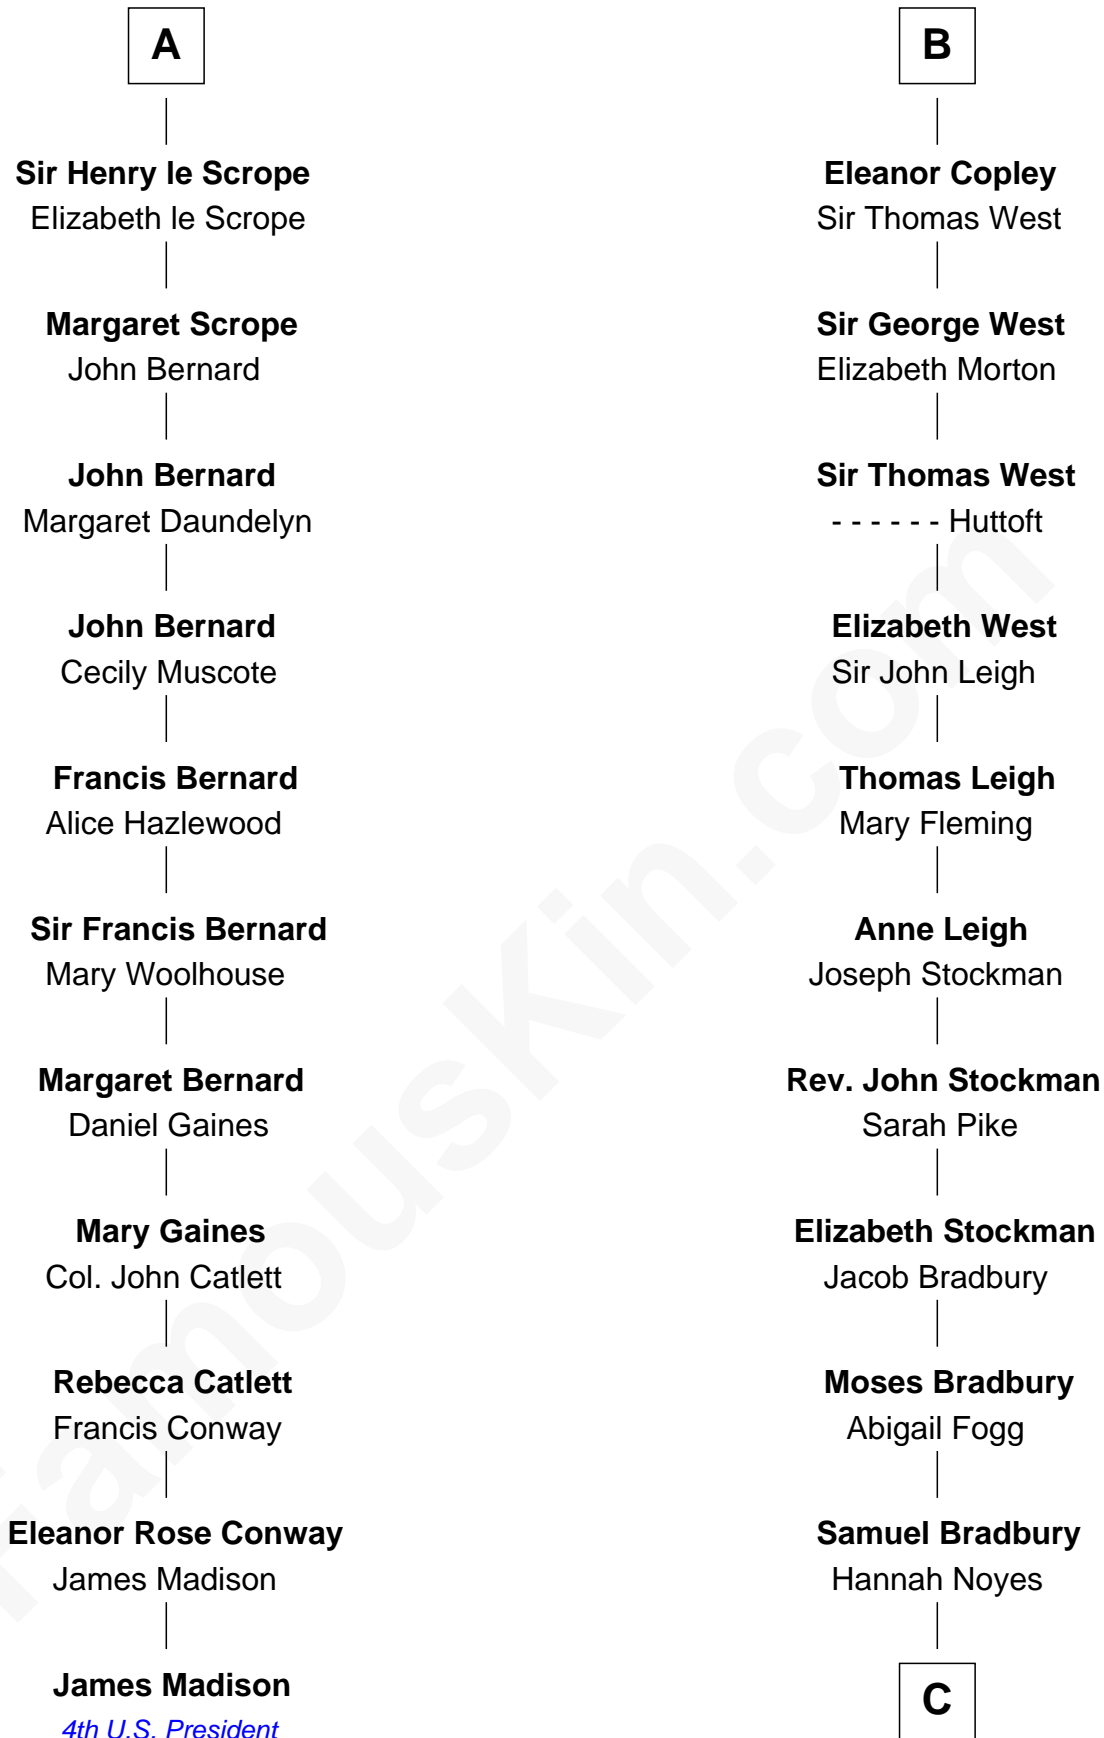

FamousKin.com Relationship Chart of

James Madison

4th U.S. President

17th cousin 4 times removed of

Ray Bradbury

Author of The Martian Chronicles

Sir Roger de Somery

Nichole d'Aubenev

Sir Thomas Hoo

Sir Thomas Hoo

Eleanor de Welles

Anne Hoo

Sir Roger Copley

B

C

Samuel Bradbury

Frances Mary Rohead

Samuel Irving Bradbury

Mary Adell Spaulding

Samuel Hinkston Bradbury

Minnie Alice Davis

Leonard Spaulding Bradbury

Esther Marie Moberg

Ray Bradbury