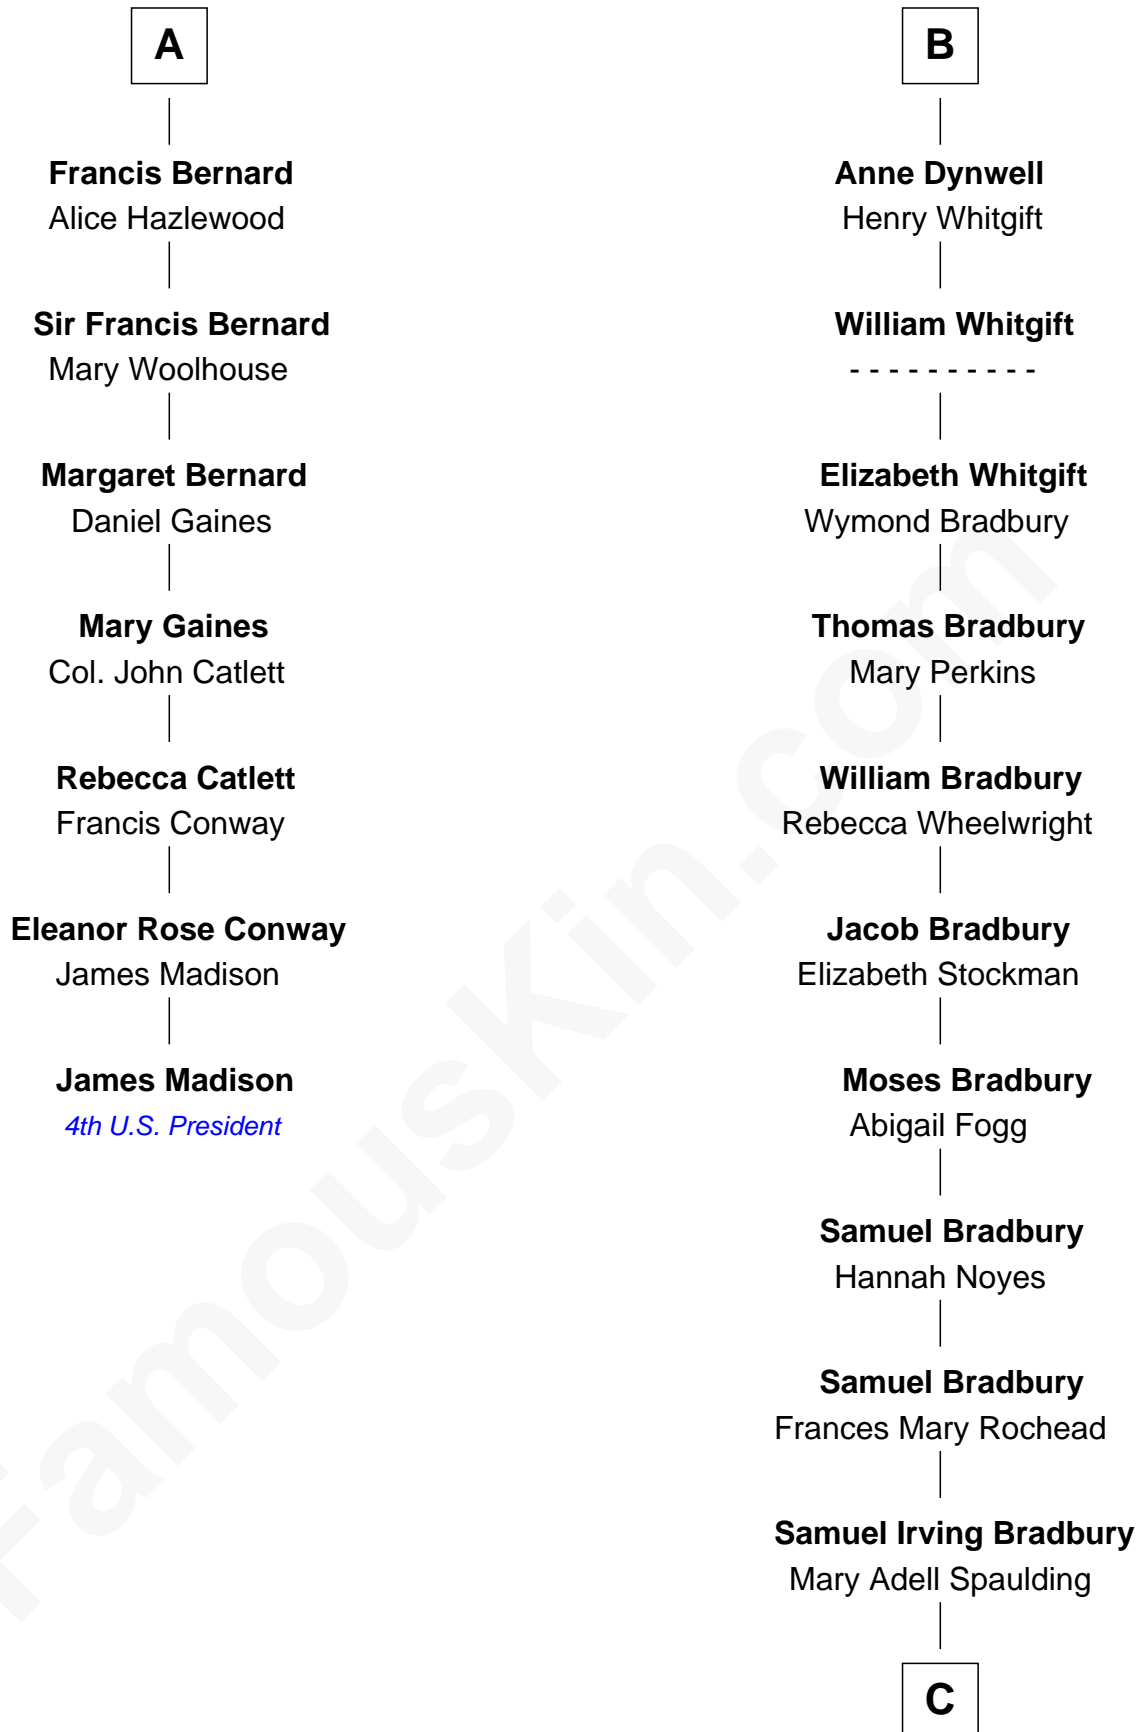

FamousKin.com Relationship Chart of

James Madison

4th U.S. President

13th cousin 6 times removed of

Ray Bradbury

Author of The Martian Chronicles

C

Samuel Hinkston Bradbury

Minnie Alice Davis

Leonard Spaulding Bradbury

Esther Marie Moberg

Ray Bradbury

Author of [The Martian Chronicles](#)

FamousKin.com