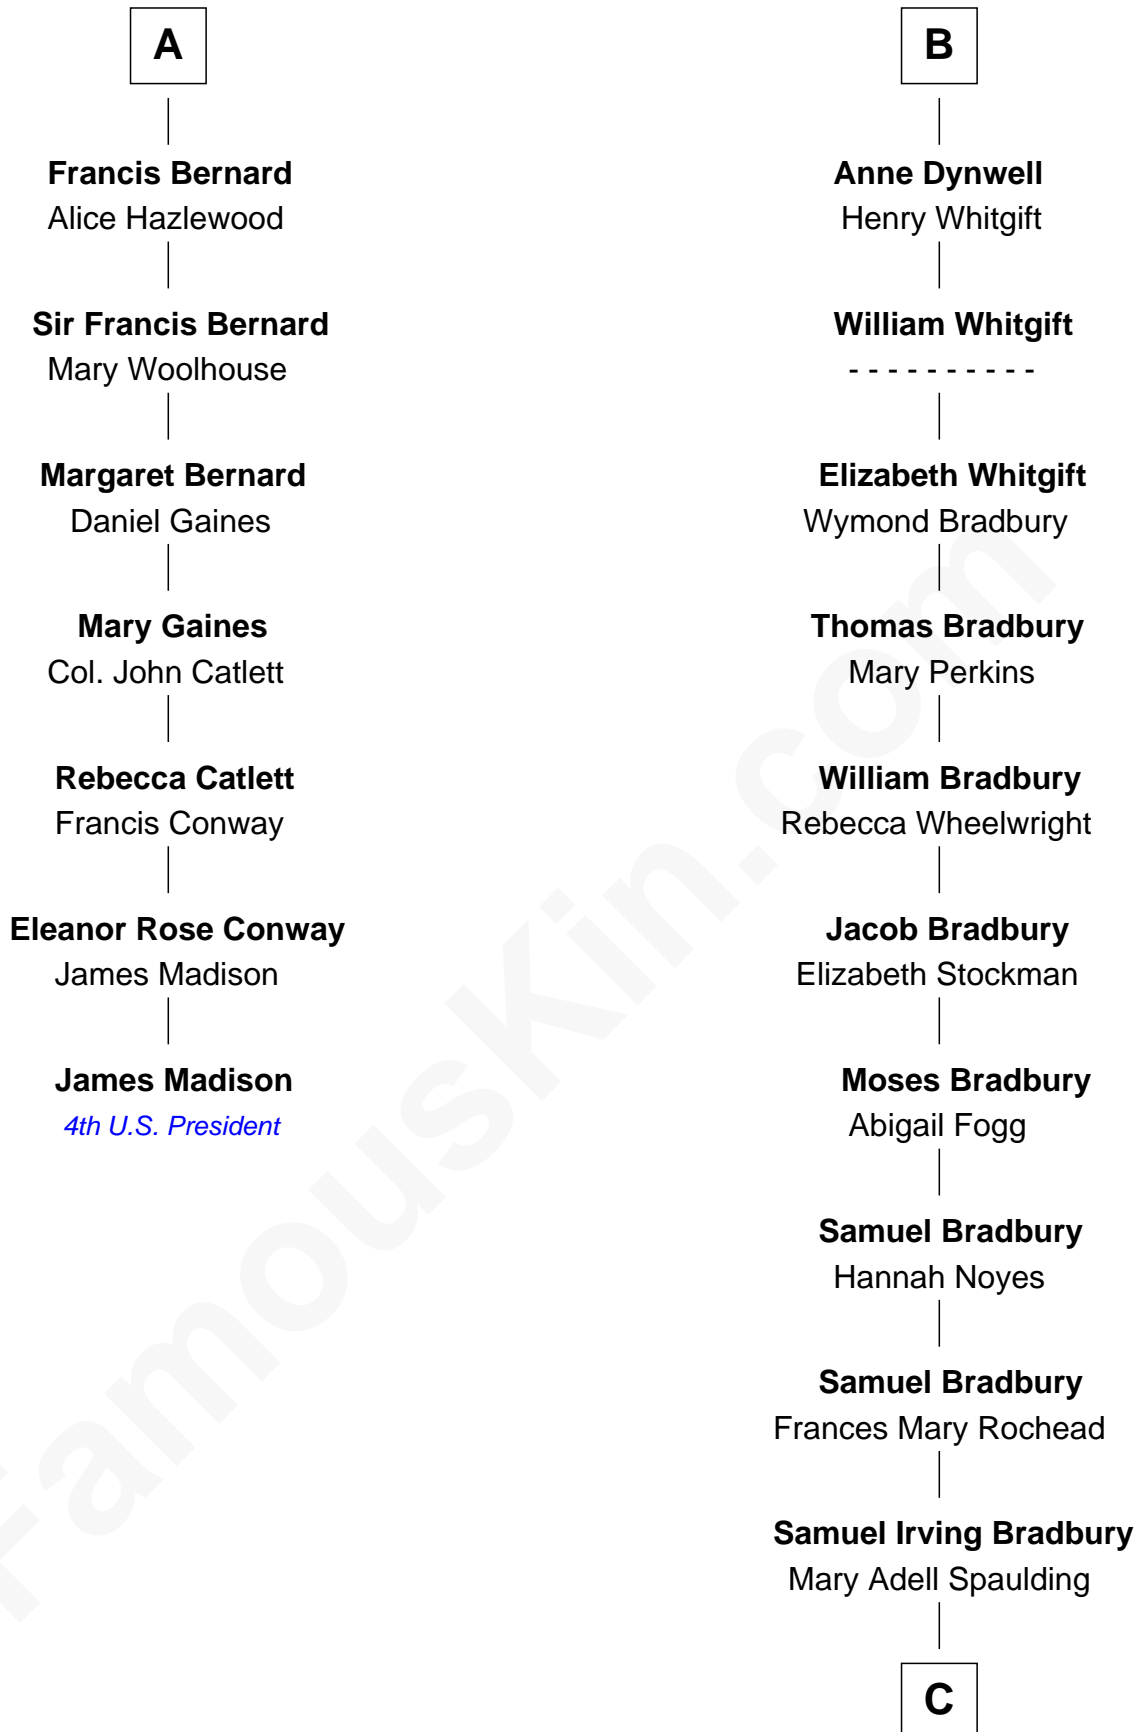

FamousKin.com Relationship Chart of

James Madison

4th U.S. President

13th cousin 6 times removed of

Ray Bradbury

Author of The Martian Chronicles

Sir Henry de Percy

Idoine de Clifford

Maude de Percy
Sir John de Neville

Sir Ralph Neville
Margaret de Stafford

Margaret de Neville
Sir Richard Scrope

Sir Henry le Scrope
Elizabeth le Scrope

Margaret Scrope
John Bernard

John Bernard
Margaret Daundelyn

John Bernard
Cecily Muscote

A

Isabel de Percy
Sir William de Aton

Elizabeth de Aton
Sir John Conyers

Robert Conyers
Isabel Pert

Joan Conyers
Sir Philip Dymoke

Sir Thomas Dymoke
Margaret de Welles

Jane Dymoke
John Fulnetby

Katherine Fulnetby
William Dynwell

B

C

—
Samuel Hinkston Bradbury

Minnie Alice Davis

—
Leonard Spaulding Bradbury

Esther Marie Moberg

—
Ray Bradbury