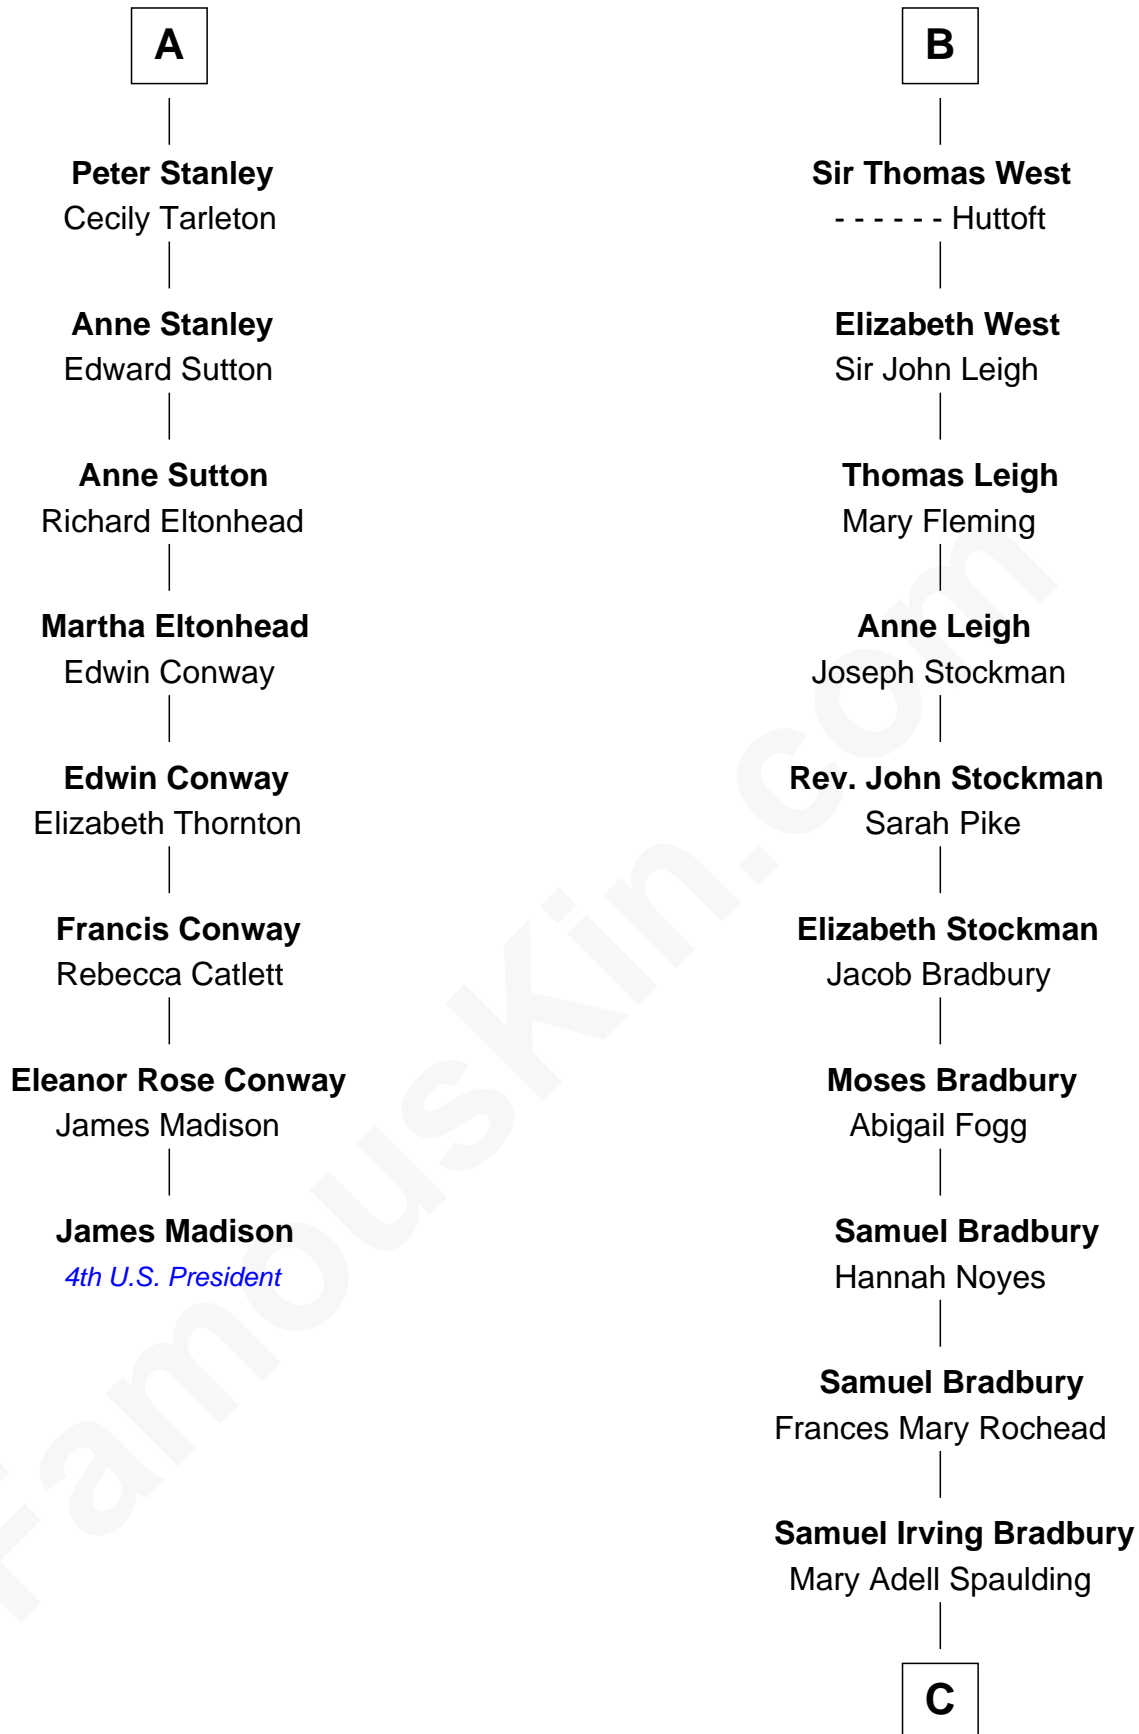

# FamousKin.com Relationship Chart of

**James Madison**

*4th U.S. President*

14th cousin 5 times removed of

**Ray Bradbury**

*Author of The Martian Chronicles*

**Sir Robert de Holland**

Maude la Zouche

**C**

—  
**Samuel Hinkston Bradbury**

Minnie Alice Davis

—  
**Leonard Spaulding Bradbury**

Esther Marie Moberg

—  
**Ray Bradbury**

*Author of [The Martian Chronicles](#)*

FamousKin.com