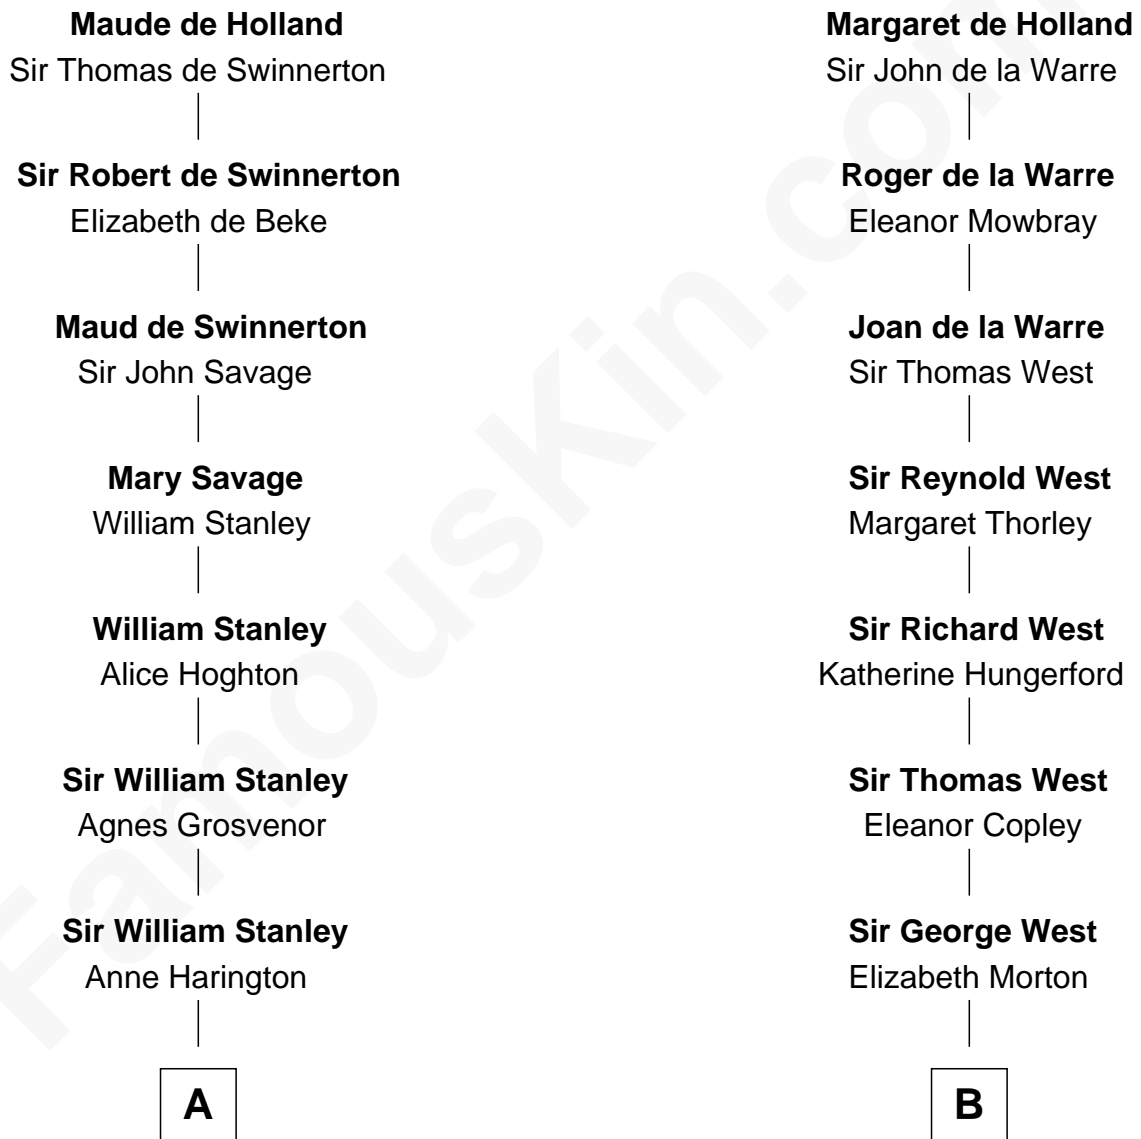

# FamousKin.com Relationship Chart of

**James Madison**

*4th U.S. President*

14th cousin 5 times removed of

**Ray Bradbury**

*Author of The Martian Chronicles*

**Sir Robert de Holland**

Maude la Zouche

**C**

—  
**Samuel Hinkston Bradbury**

Minnie Alice Davis

—  
**Leonard Spaulding Bradbury**

Esther Marie Moberg

—  
**Ray Bradbury**

*Author of [The Martian Chronicles](#)*

FamousKin.com