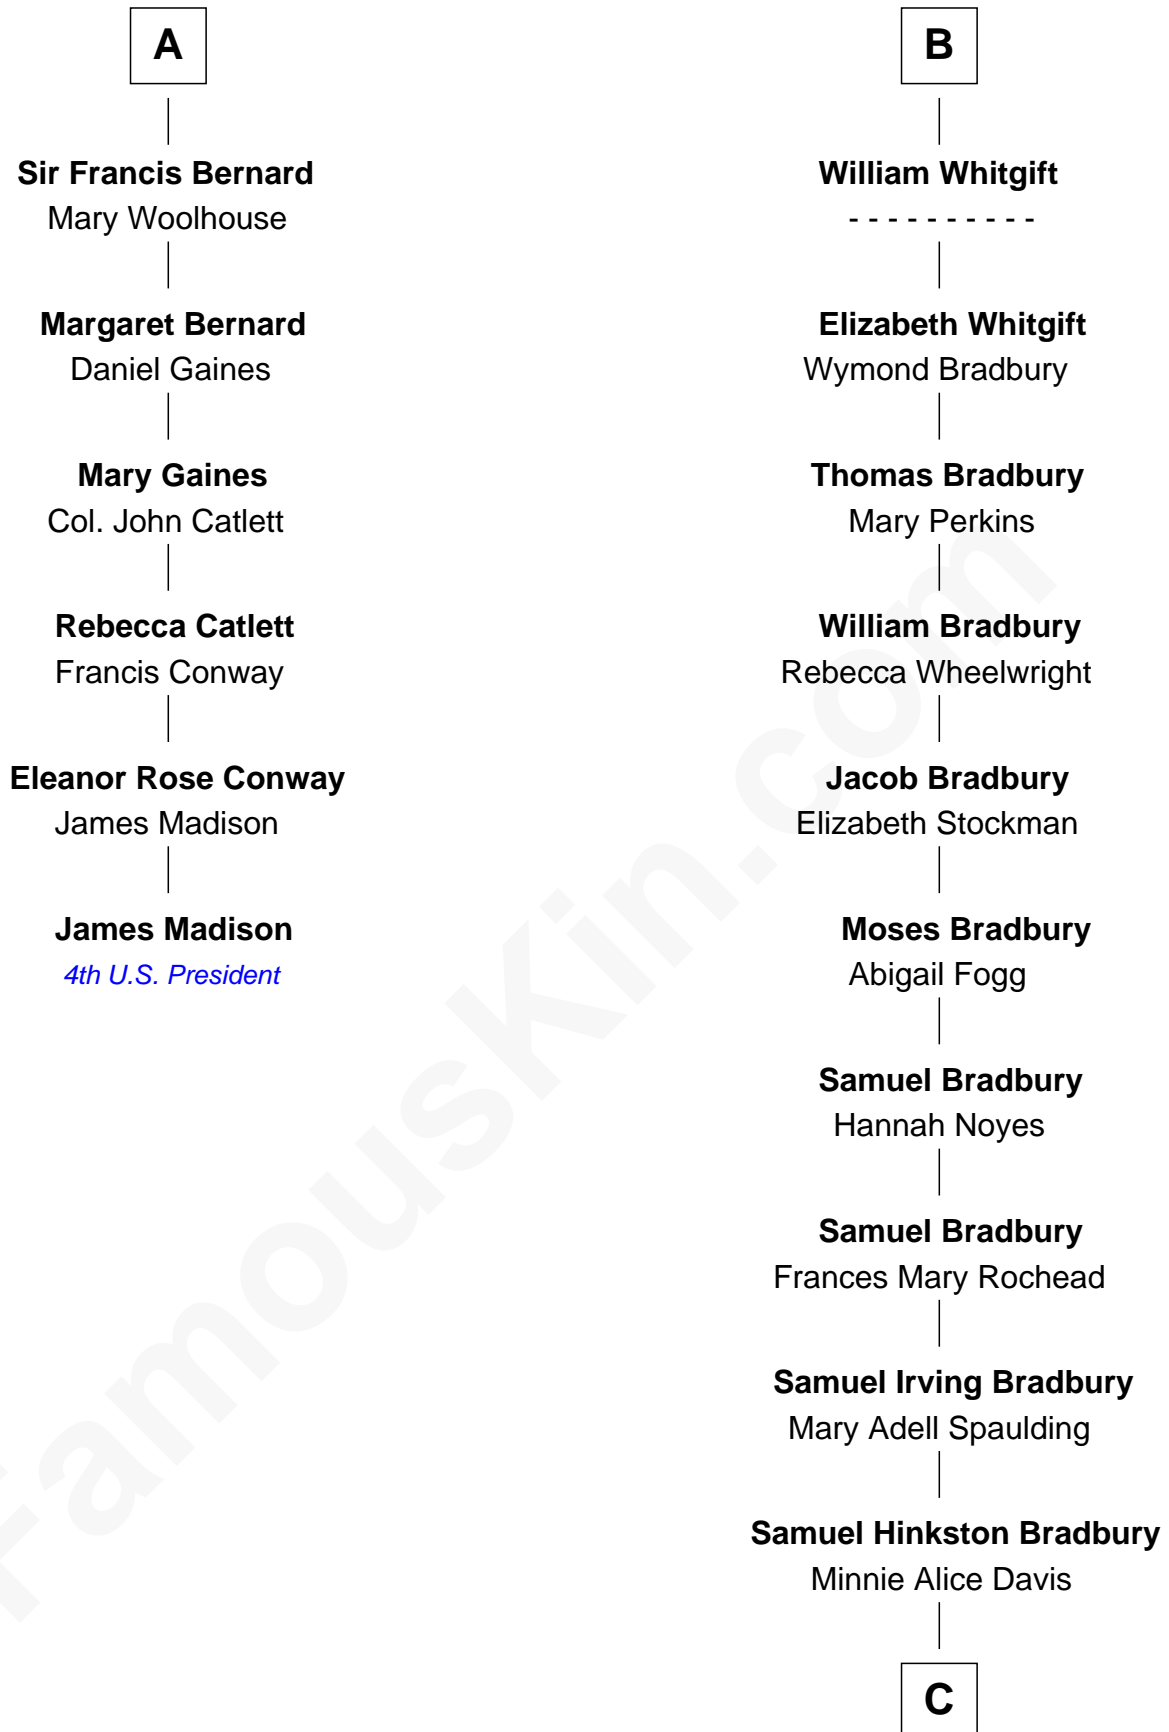

FamousKin.com Relationship Chart of

James Madison

4th U.S. President

12th cousin 6 times removed of

Ray Bradbury

Author of The Martian Chronicles

John de Welles

Maud de Roos

Margery de Welles

Stephen le Scrope

John le Scrope

Elizabeth Chaworth

Elizabeth le Scrope

Sir Henry le Scrope

Margaret Scrope

John Bernard

Eleanor de Mowbray

Eudo de Welles

Maud de Greystoke

Sir Lionel de Welles

Joan de Waterton

Margaret de Welles

Sir Thomas Dymoke

Jane Dymoke

John Fulnetby

Katherine Fulnetby

William Dynwell

Anne Dynwell

Henry Whitgift

B

C

Leonard Spaulding Bradbury