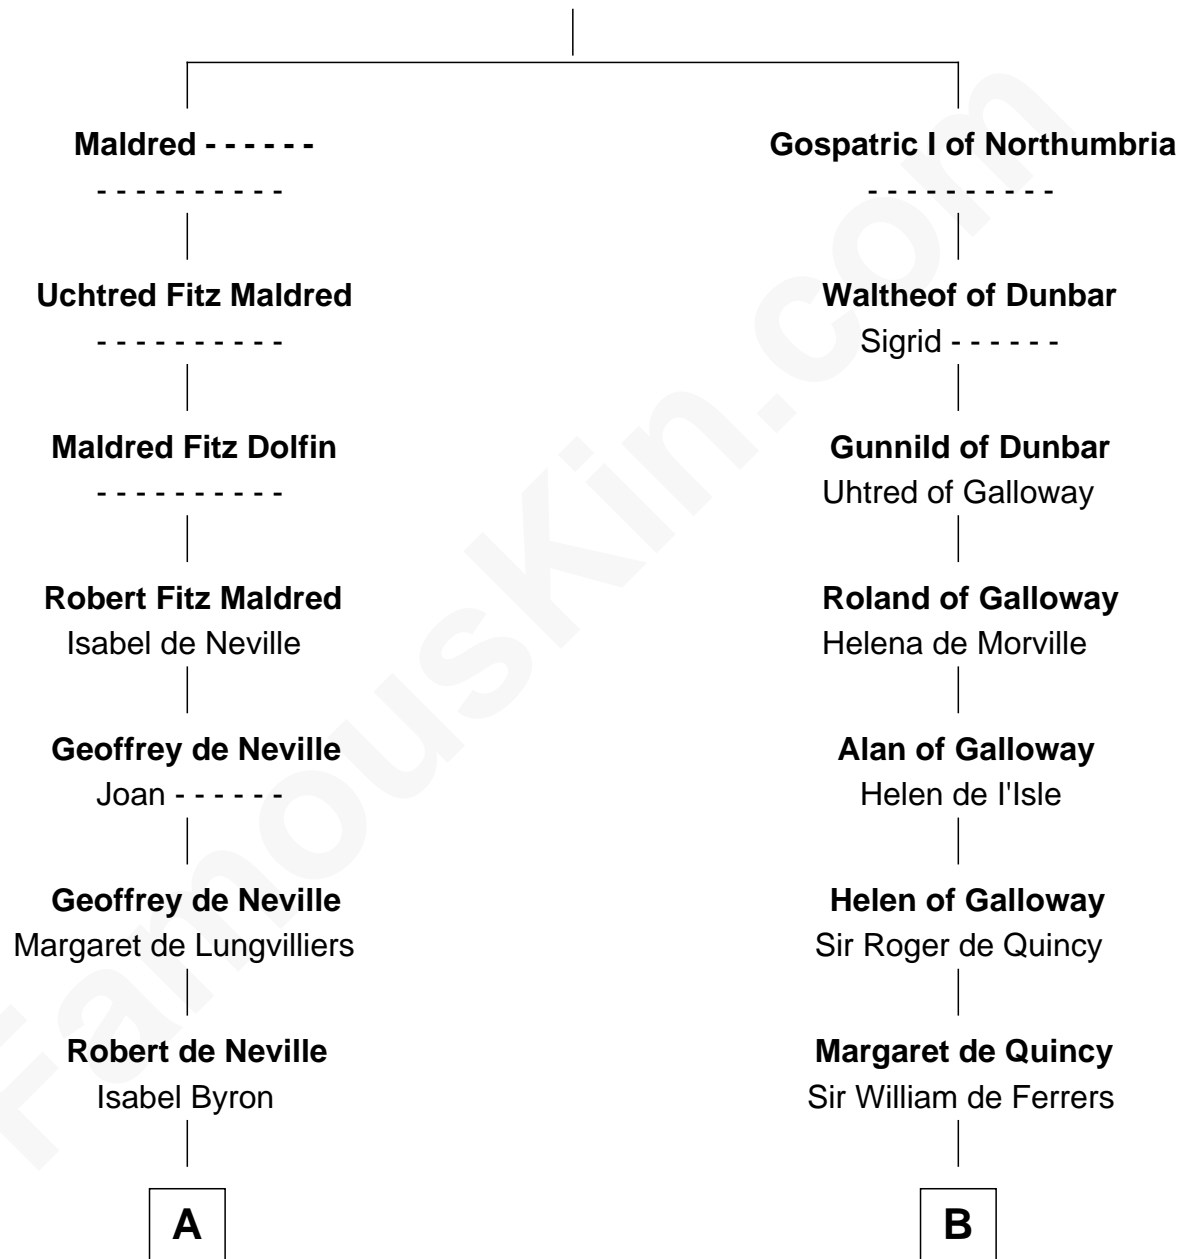

FamousKin.com Relationship Chart of

James Madison

4th U.S. President

20th cousin 1 time removed of

George Washington

1st U.S. President

Maldred of Carlisle and Allendale

Edith of Northumbria

C

Edwin Conway
Elizabeth Thornton

Francis Conway
Rebecca Catlett

Eleanor Rose Conway
James Madison

James Madison
4th U.S. President

D

Rev. Lawrence Washington
Amphyllis Twigden

John Washington
Anne Pope

Lawrence Washington
Mildred Warner

Augustine Washington
Mary Ball

George Washington
1st U.S. President

FamousKin.com