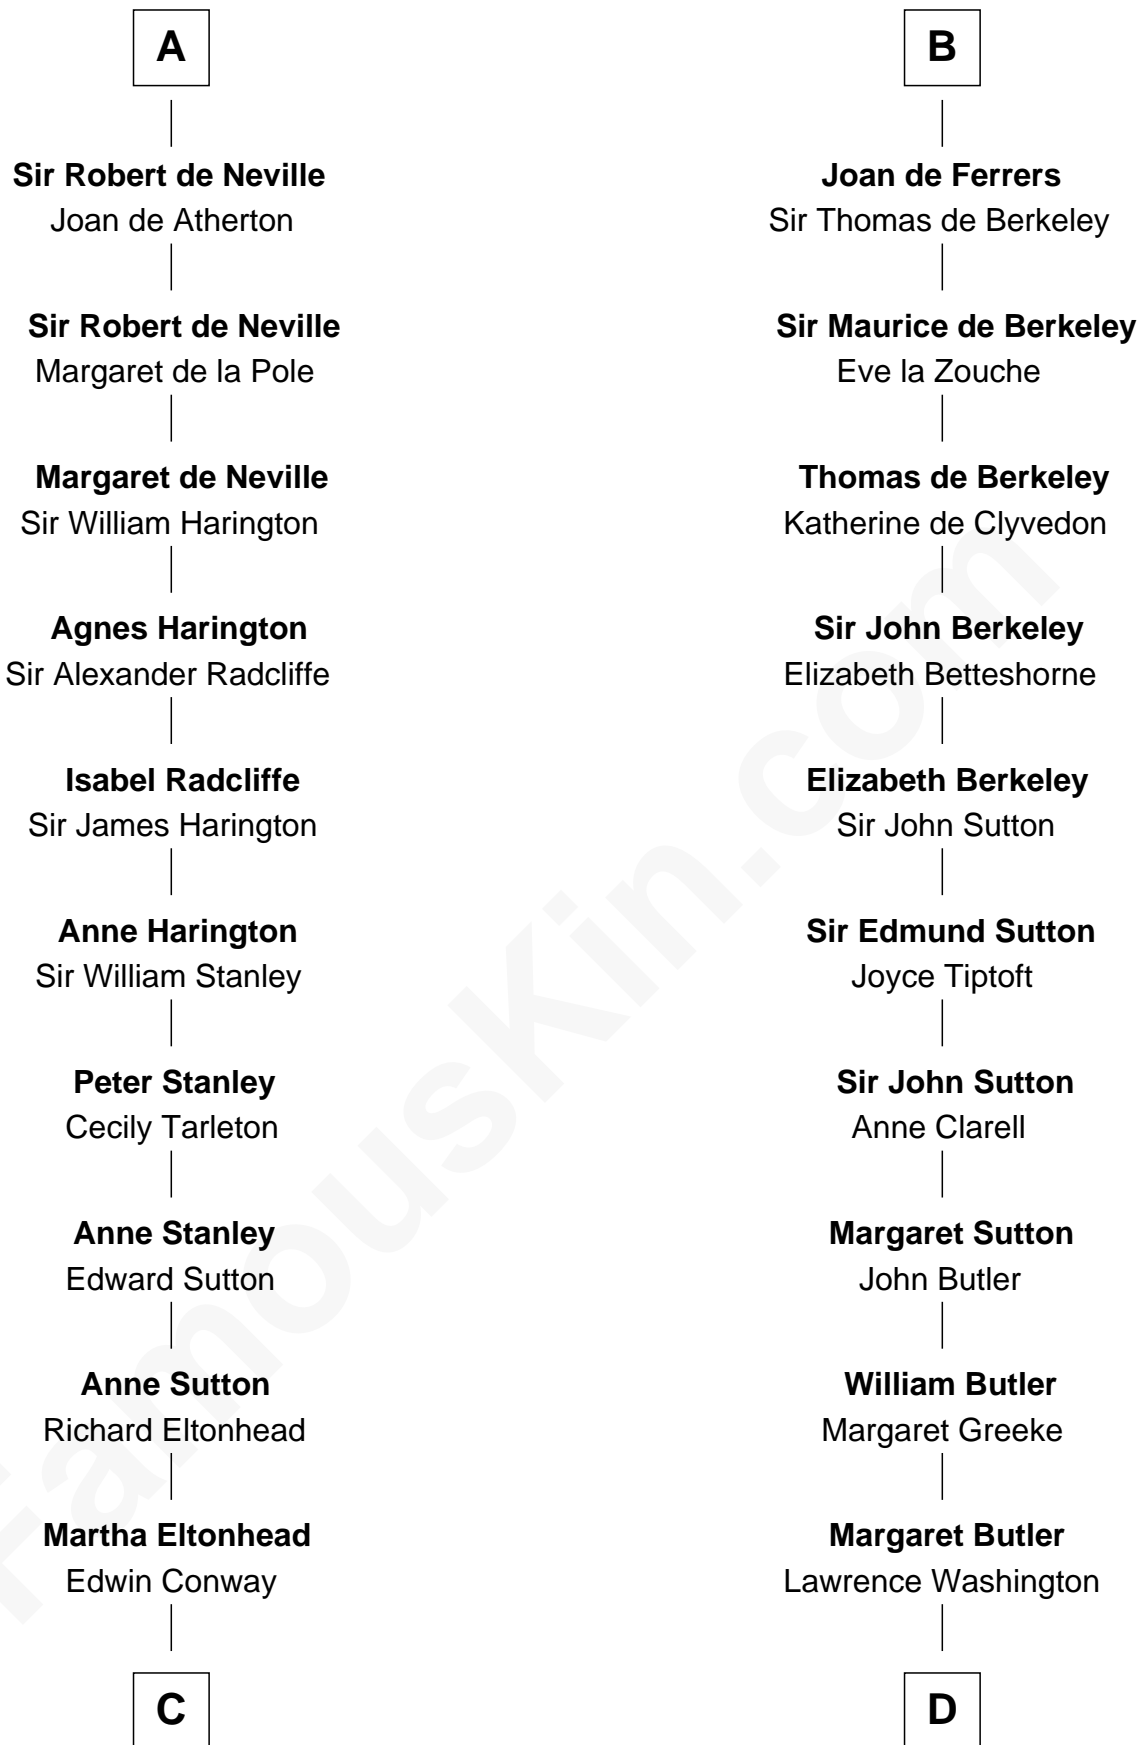

FamousKin.com Relationship Chart of

James Madison

4th U.S. President

20th cousin 1 time removed of

George Washington

1st U.S. President

Maldred of Carlisle and Allendale

Edith of Northumbria

C

Edwin Conway
Elizabeth Thornton

Francis Conway
Rebecca Catlett

Eleanor Rose Conway
James Madison

James Madison
4th U.S. President

D

Rev. Lawrence Washington
Amphyllis Twigden

John Washington
Anne Pope

Lawrence Washington
Mildred Warner

Augustine Washington
Mary Ball

George Washington
1st U.S. President

FamousKin.com